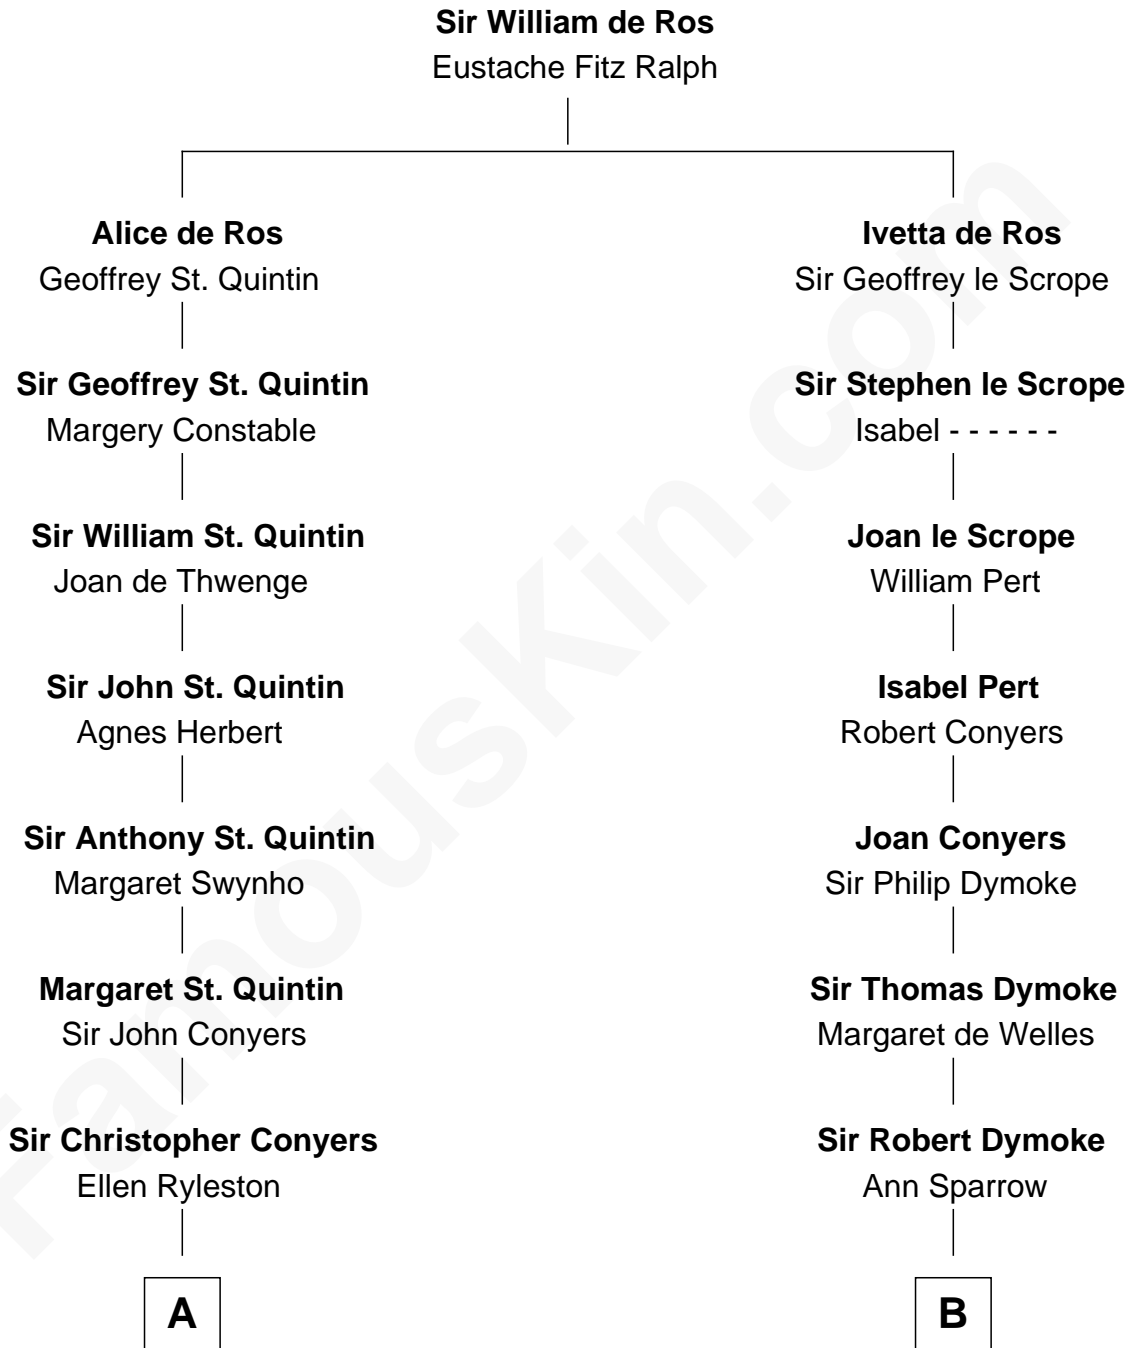

**FamousKin.com**  
**Relationship Chart of**  
**General James Longstreet**  
*Confederate Army - U.S. Civil War*

15th cousin 3 times removed of

**Meriwether Lewis**  
*Lewis and Clark Expedition*

**C**

James Longstreet

Mary Anna Dent

General James Longstreet

*Confederate Army - U.S. Civil War*

FamousKin.com