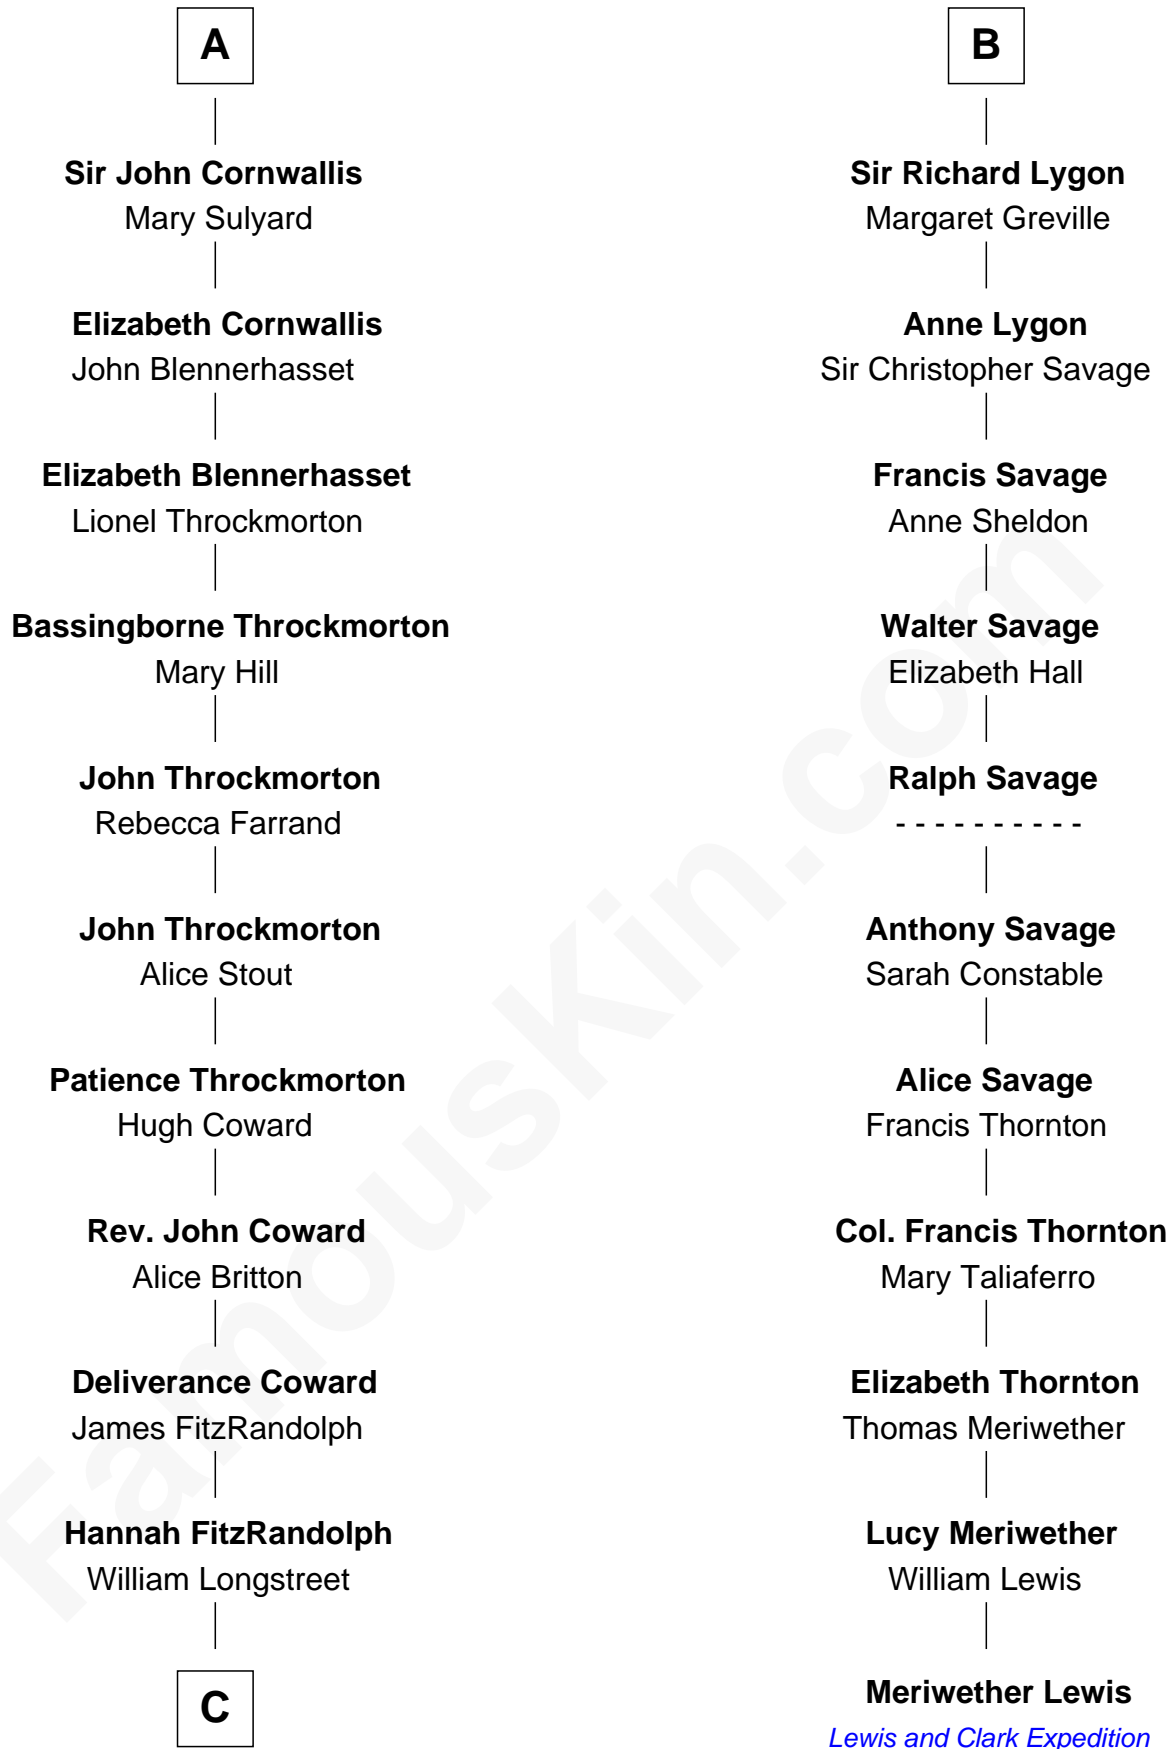

**FamousKin.com**  
**Relationship Chart of**  
**General James Longstreet**  
*Confederate Army - U.S. Civil War*

17th cousin 1 time removed of

**Meriwether Lewis**  
*Lewis and Clark Expedition*

C

James Longstreet

Mary Anna Dent

General James Longstreet

*Confederate Army - U.S. Civil War*

FamousKin.com