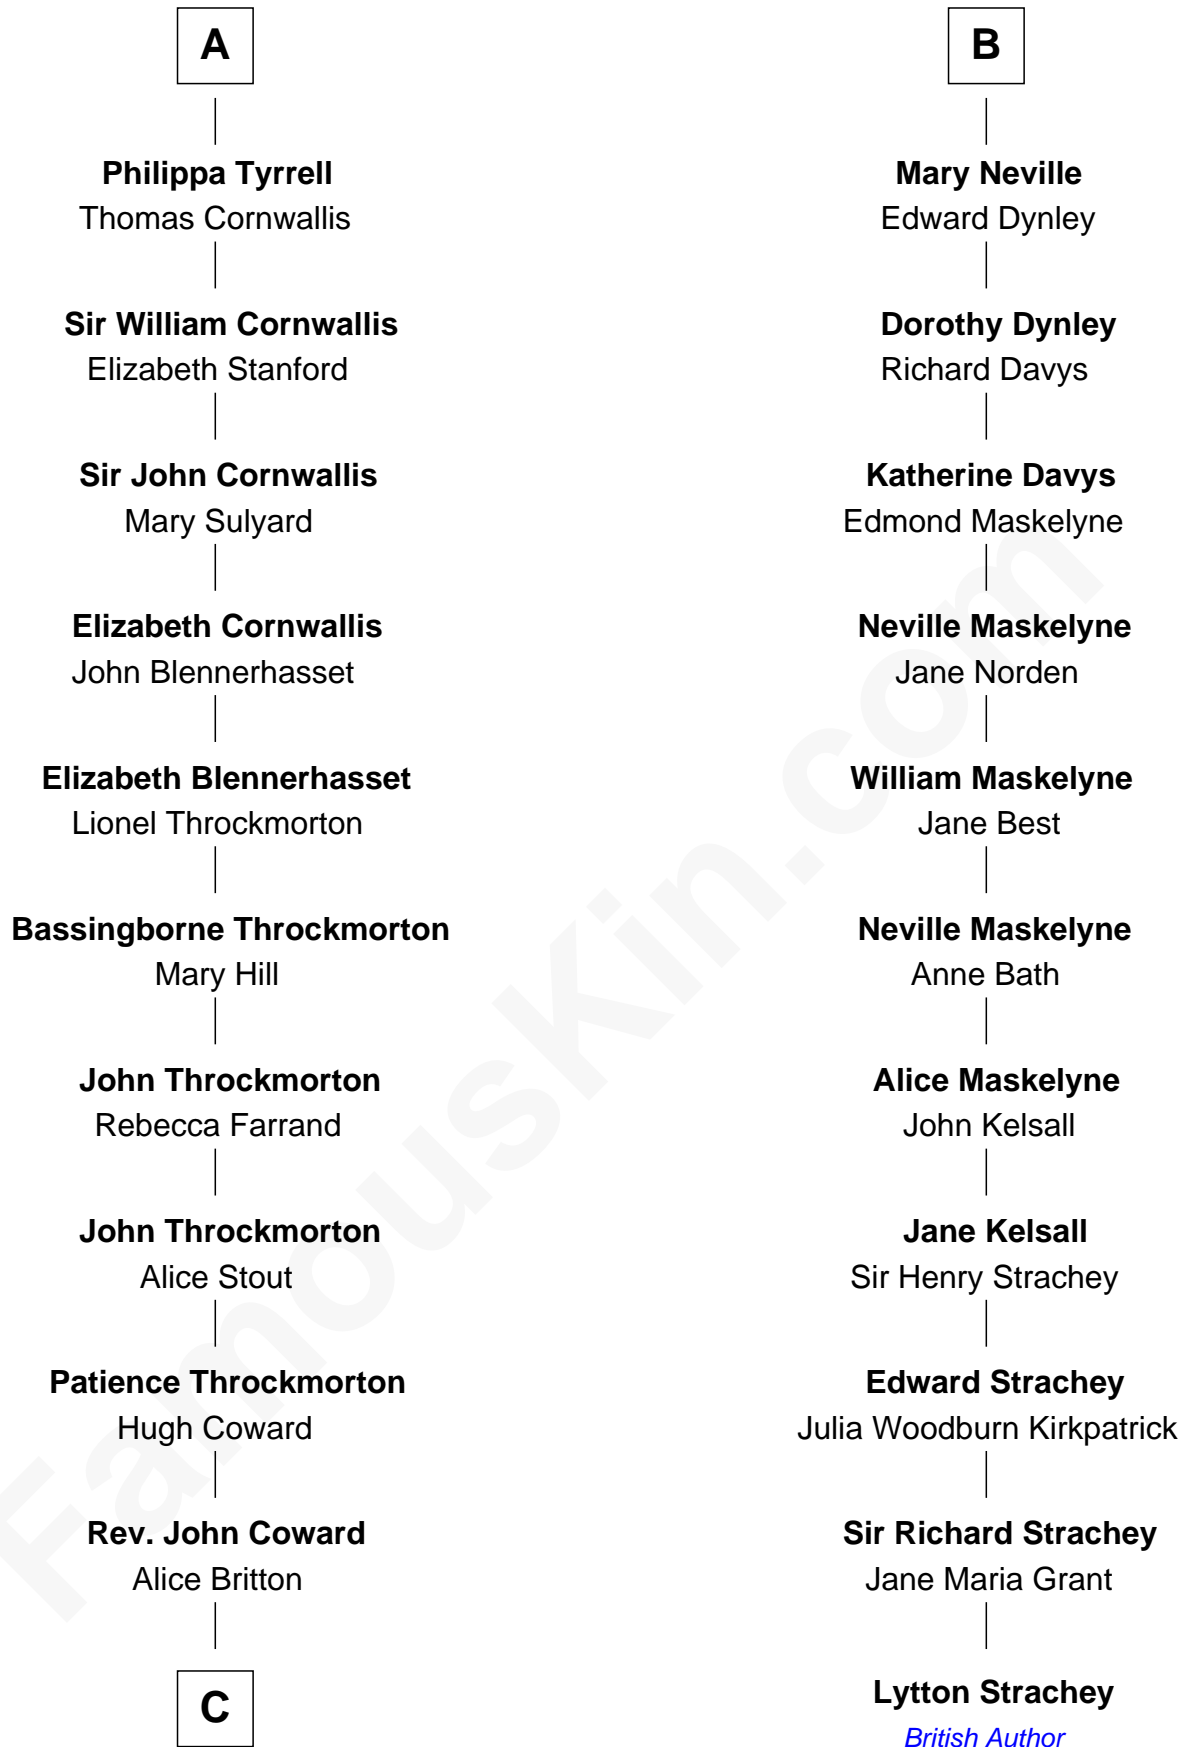

**FamousKin.com**  
**Relationship Chart of**  
**General James Longstreet**  
*Confederate Army - U.S. Civil War*  
 17th cousin 3 times removed of

**Lytton Strachey**  
*Author and Co-Founder of Bloomsbury Group*

**C**

—  
**Deliverance Coward**

James FitzRandolph

—  
**Hannah FitzRandolph**

William Longstreet

—  
**James Longstreet**

Mary Anna Dent

—  
**General James Longstreet**