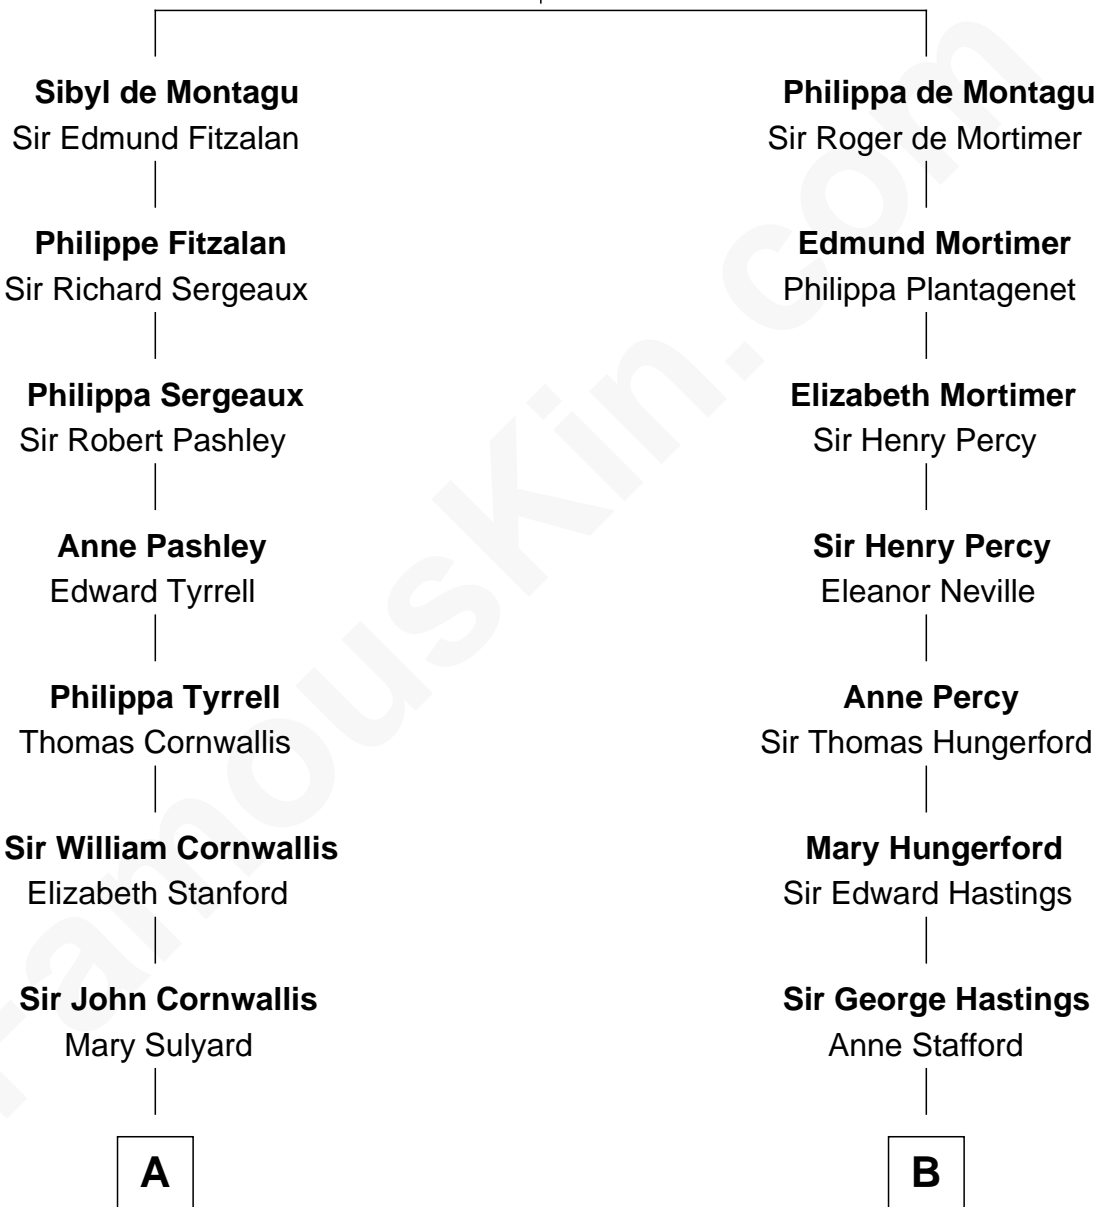

**FamousKin.com**  
**Relationship Chart of**  
**General James Longstreet**  
*Confederate Army - U.S. Civil War*  
 17th cousin 4 times removed of

**Sarah Ferguson**  
*Duchess of York*

**William de Montagu**  
 Katherine de Grandison

**C**

**Louisa Jane Hamilton**

William Henry Walter Montagu-Douglas-Scott

**Herbert Andrew Montagu-Douglas-Scott**

Marie Josephine Edwards

**Marian Louisa Montagu-Douglas-Scott**

Andrew Henry Ferguson

**Ronald Ivor Ferguson**

Susan Mary Wright

**Sarah Ferguson**

*Duchess of York*