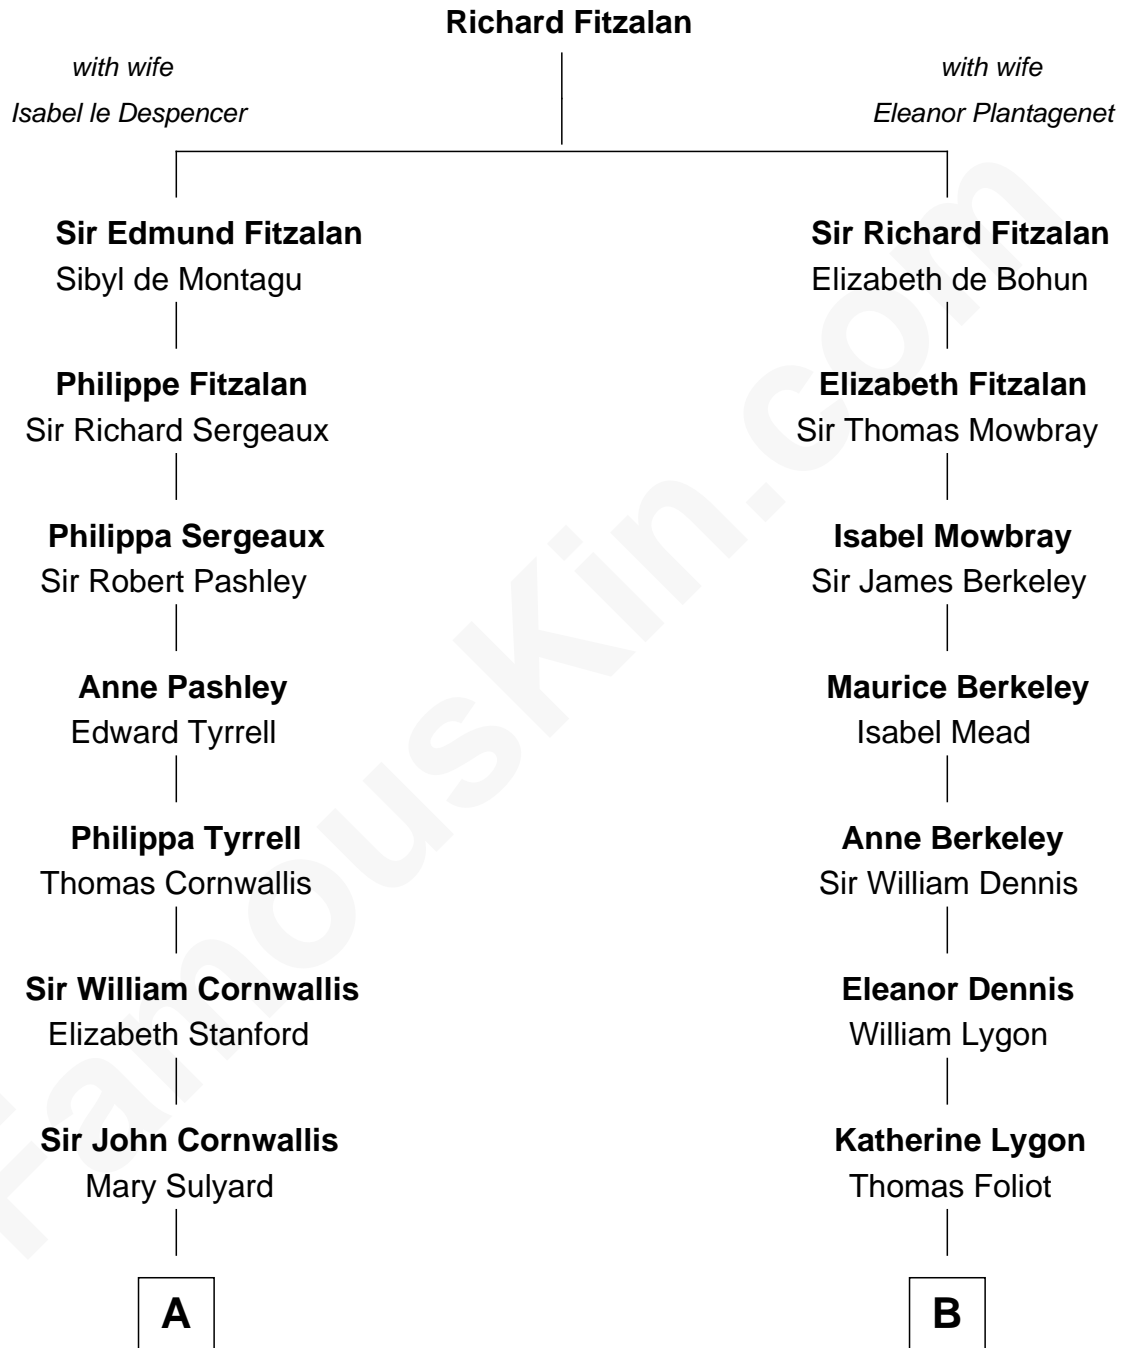

FamousKin.com
Relationship Chart of
General James Longstreet
Confederate Army - U.S. Civil War
 17th cousin 2 times removed of

Sarah Ferguson
Duchess of York

C

Andrew Henry Ferguson
Marian Louisa Montagu-Douglas-Scott

Ronald Ivor Ferguson
Susan Mary Wright

Sarah Ferguson
Duchess of York

FamousKin.com