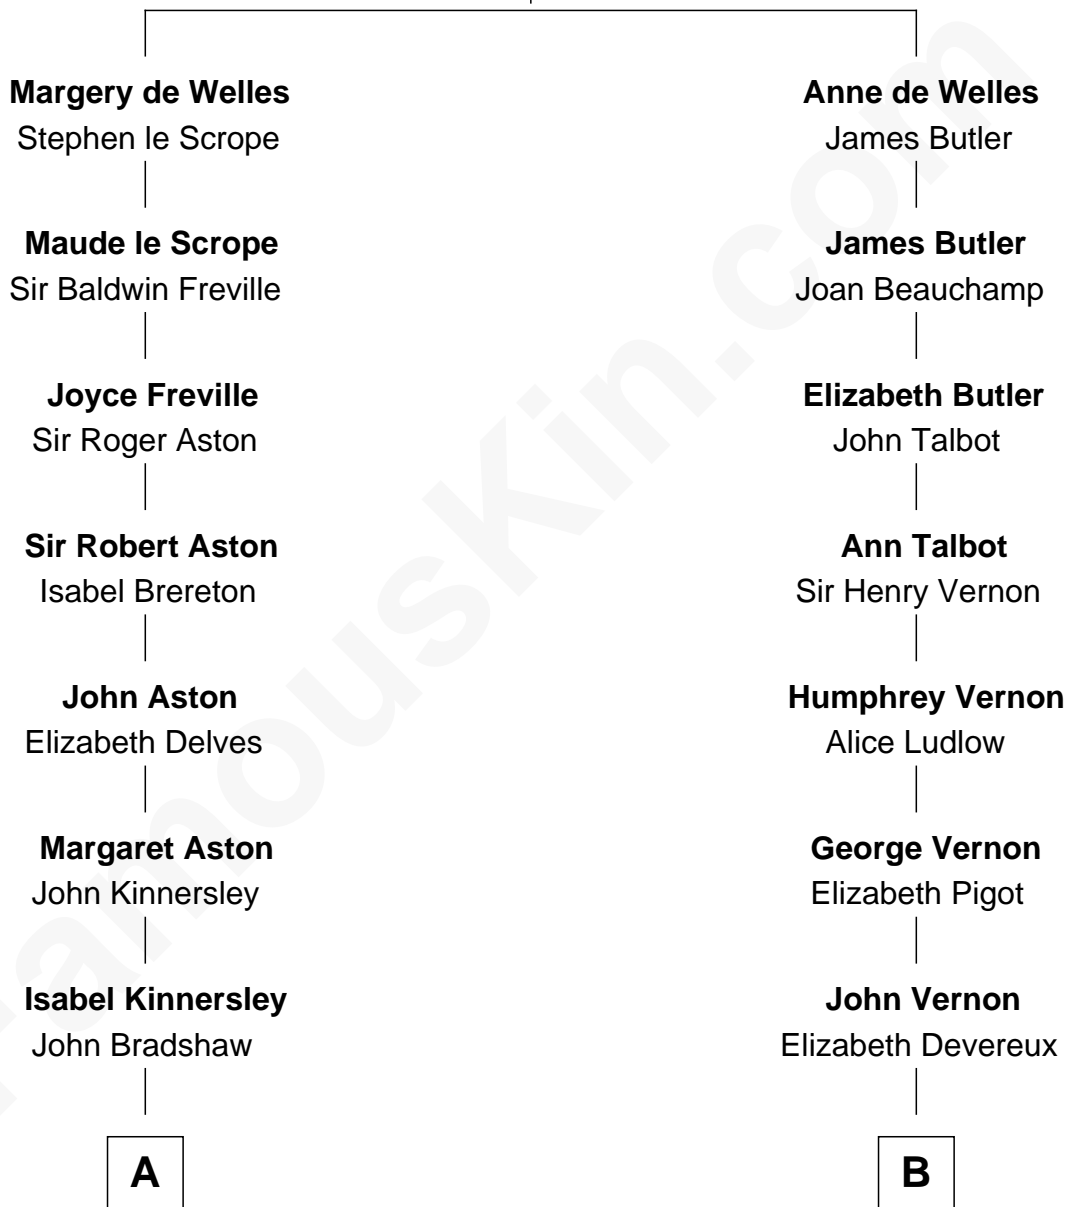

**FamousKin.com**  
**Relationship Chart of**  
**General James Longstreet**  
*Confederate Army - U.S. Civil War*  
 17th cousin 2 times removed of

**Sarah Ferguson**  
*Duchess of York*

**John de Welles**  
 Maud de Roos

**C**

—  
**Marian Louisa Montagu-Douglas-Scott**

Andrew Henry Ferguson

—  
**Ronald Ivor Ferguson**

Susan Mary Wright

—  
**Sarah Ferguson**

*Duchess of York*

FamousKin.com