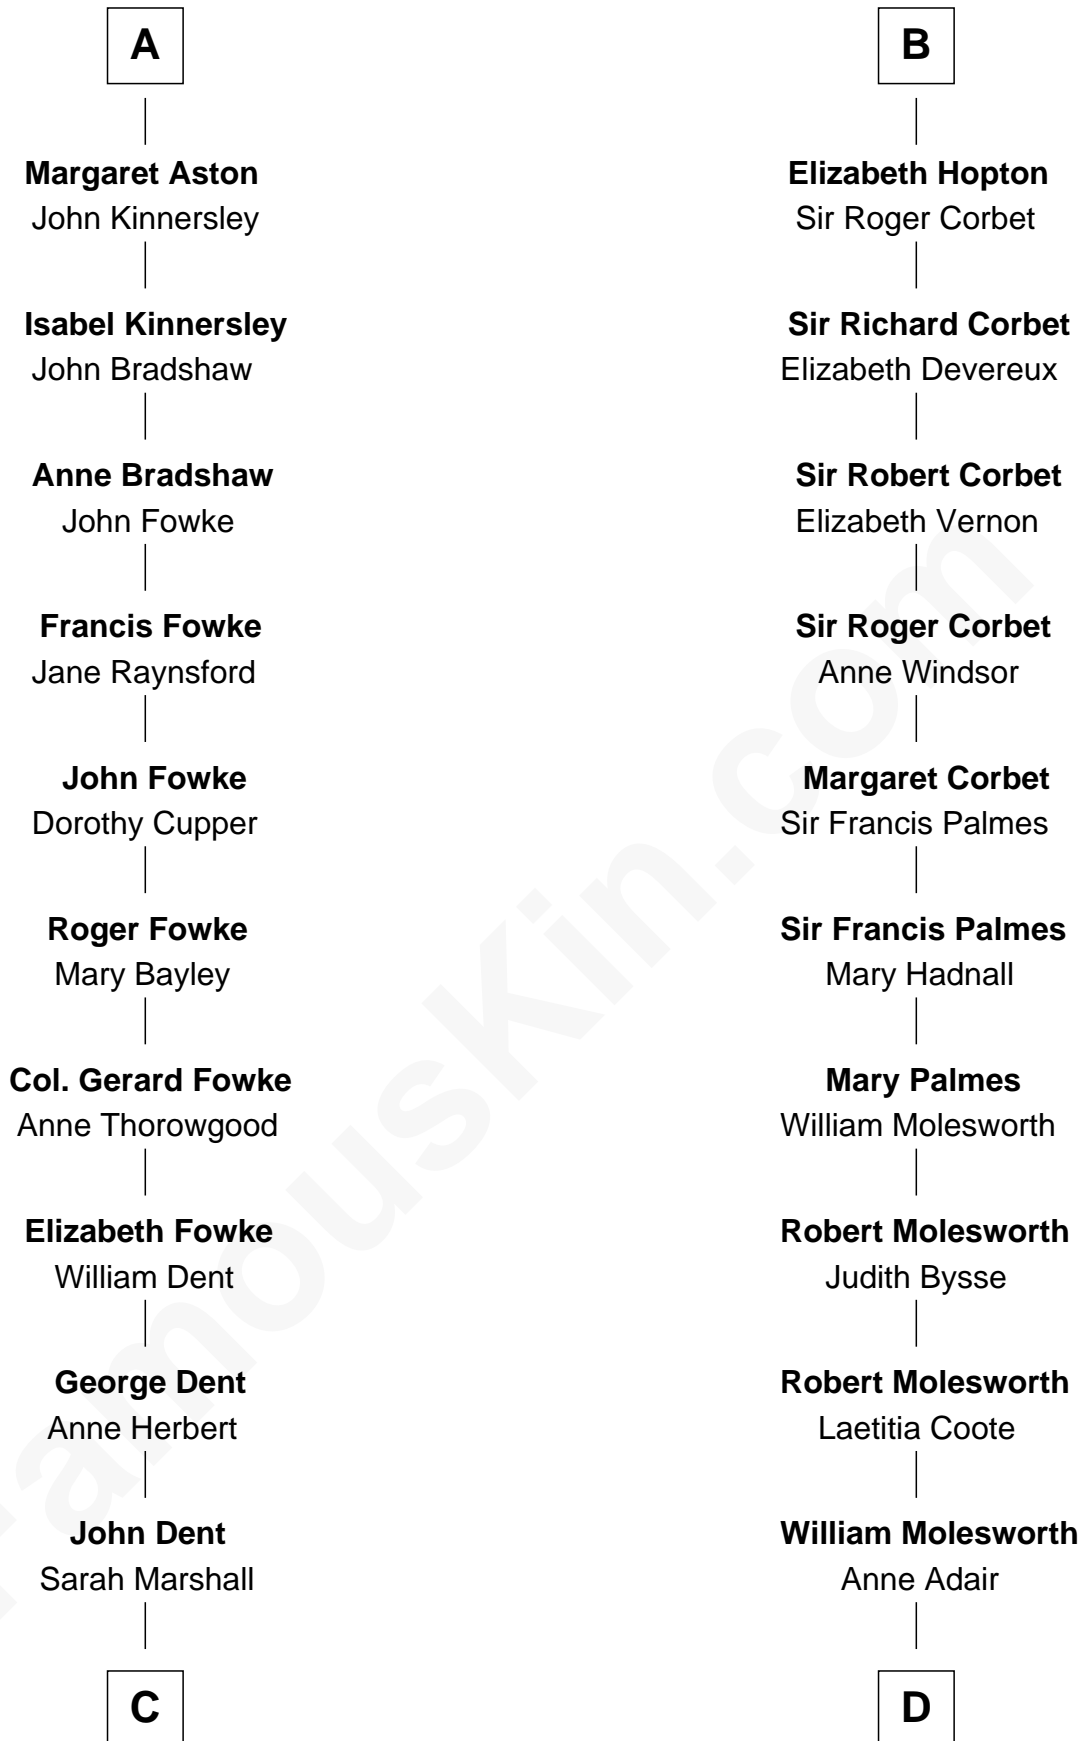

**FamousKin.com**  
**Relationship Chart of**  
**General James Longstreet**  
*Confederate Army - U.S. Civil War*  
 19th cousin 2 times removed of

**Olivia De Havilland**  
*Movie Actress*

**C**

**Thomas Marshall Dent**

Anne Magruder

**Mary Anna Dent**

James Longstreet

**General James Longstreet**

*Confederate Army - U.S. Civil War*

**D**

**Richard Molesworth**

Catherine Cobb

**John Molesworth**

Louise Tomkyns

**Margaret Letitia Molesworth**

Charles Richard De Havilland

**Walter Augustus De Havilland**

Lillian Augusta Ruse

**Olivia De Havilland**

*Movie Actress*