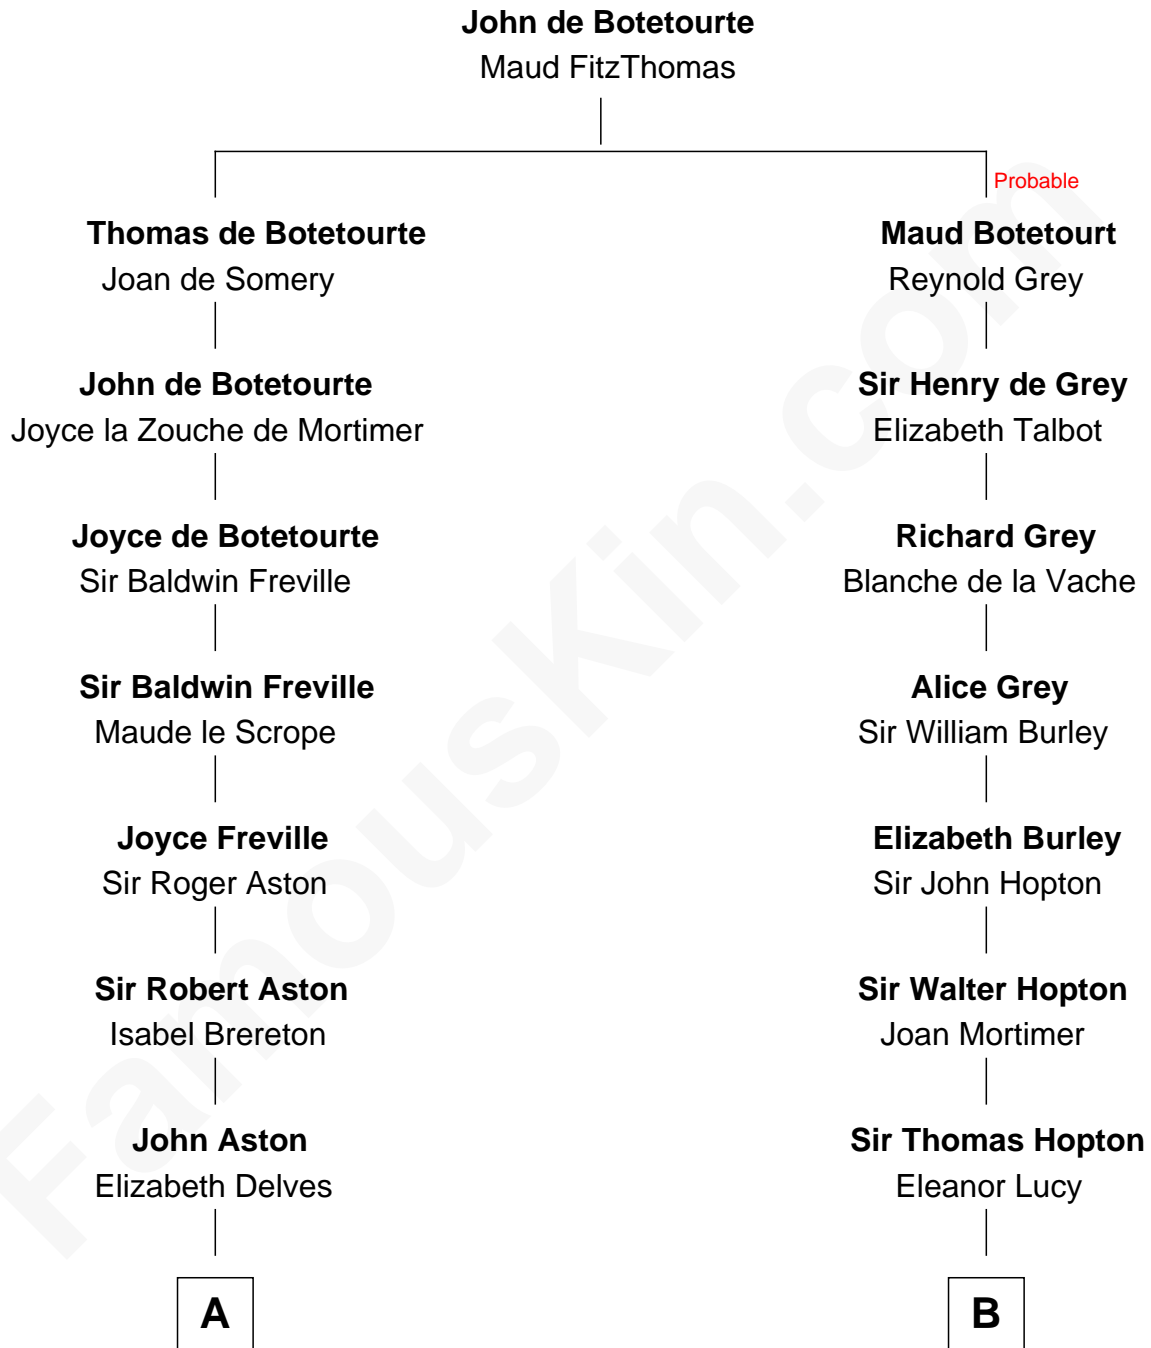

**FamousKin.com**  
**Relationship Chart of**  
**General James Longstreet**  
*Confederate Army - U.S. Civil War*  
 19th cousin 2 times removed of

**Olivia De Havilland**  
*Movie Actress*

**C**

**Thomas Marshall Dent**

Anne Magruder

**Mary Anna Dent**

James Longstreet

**General James Longstreet**

*Confederate Army - U.S. Civil War*

**D**

**Richard Molesworth**

Catherine Cobb

**John Molesworth**

Louise Tomkyns

**Margaret Letitia Molesworth**

Charles Richard De Havilland

**Walter Augustus De Havilland**

Lillian Augusta Ruse

**Olivia De Havilland**

*Movie Actress*