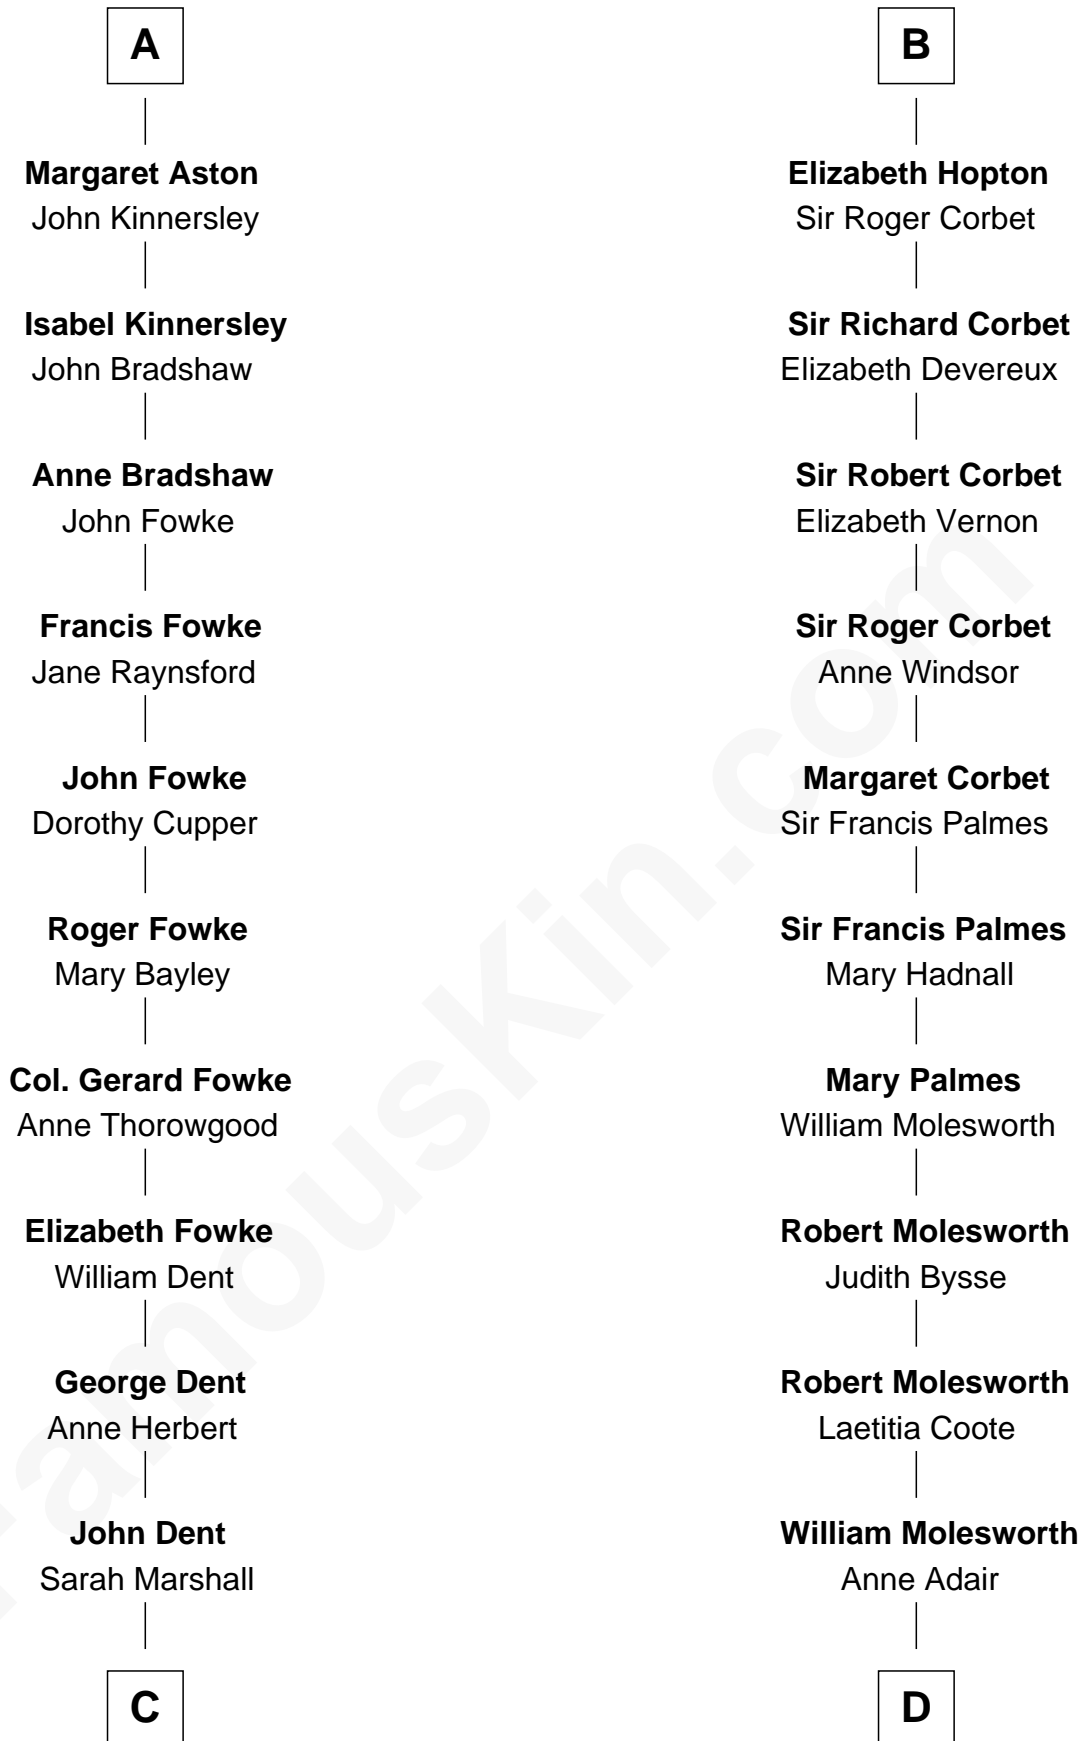

FamousKin.com
Relationship Chart of
General James Longstreet
Confederate Army - U.S. Civil War
 19th cousin 2 times removed of

Joan Fontaine
Movie Actress

C

Thomas Marshall Dent

Anne Magruder

Mary Anna Dent

James Longstreet

General James Longstreet

Confederate Army - U.S. Civil War

D

Richard Molesworth

Catherine Cobb

John Molesworth

Louise Tomkyns

Margaret Letitia Molesworth

Charles Richard De Havilland

Walter Augustus De Havilland

Lillian Augusta Ruse

Joan Fontaine

Movie Actress

FamousKin.com