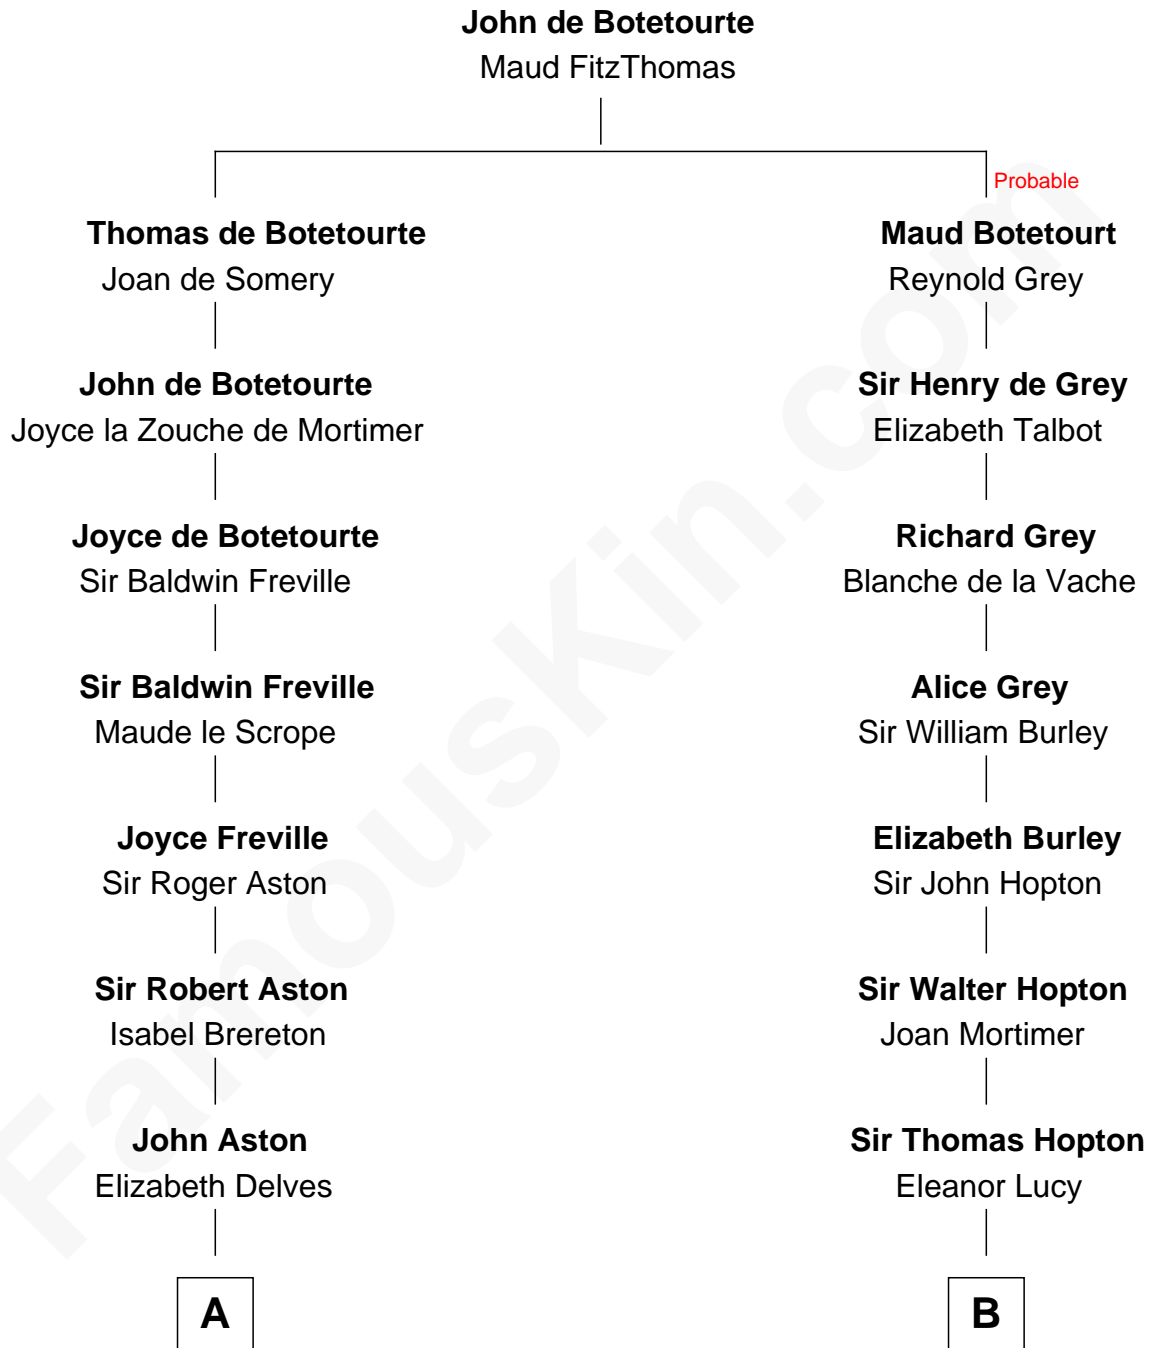

FamousKin.com
Relationship Chart of
General James Longstreet
Confederate Army - U.S. Civil War
 19th cousin 2 times removed of

Joan Fontaine
Movie Actress

C

Thomas Marshall Dent

Anne Magruder

Mary Anna Dent

James Longstreet

General James Longstreet

Confederate Army - U.S. Civil War

D

Richard Molesworth

Catherine Cobb

John Molesworth

Louise Tomkyns