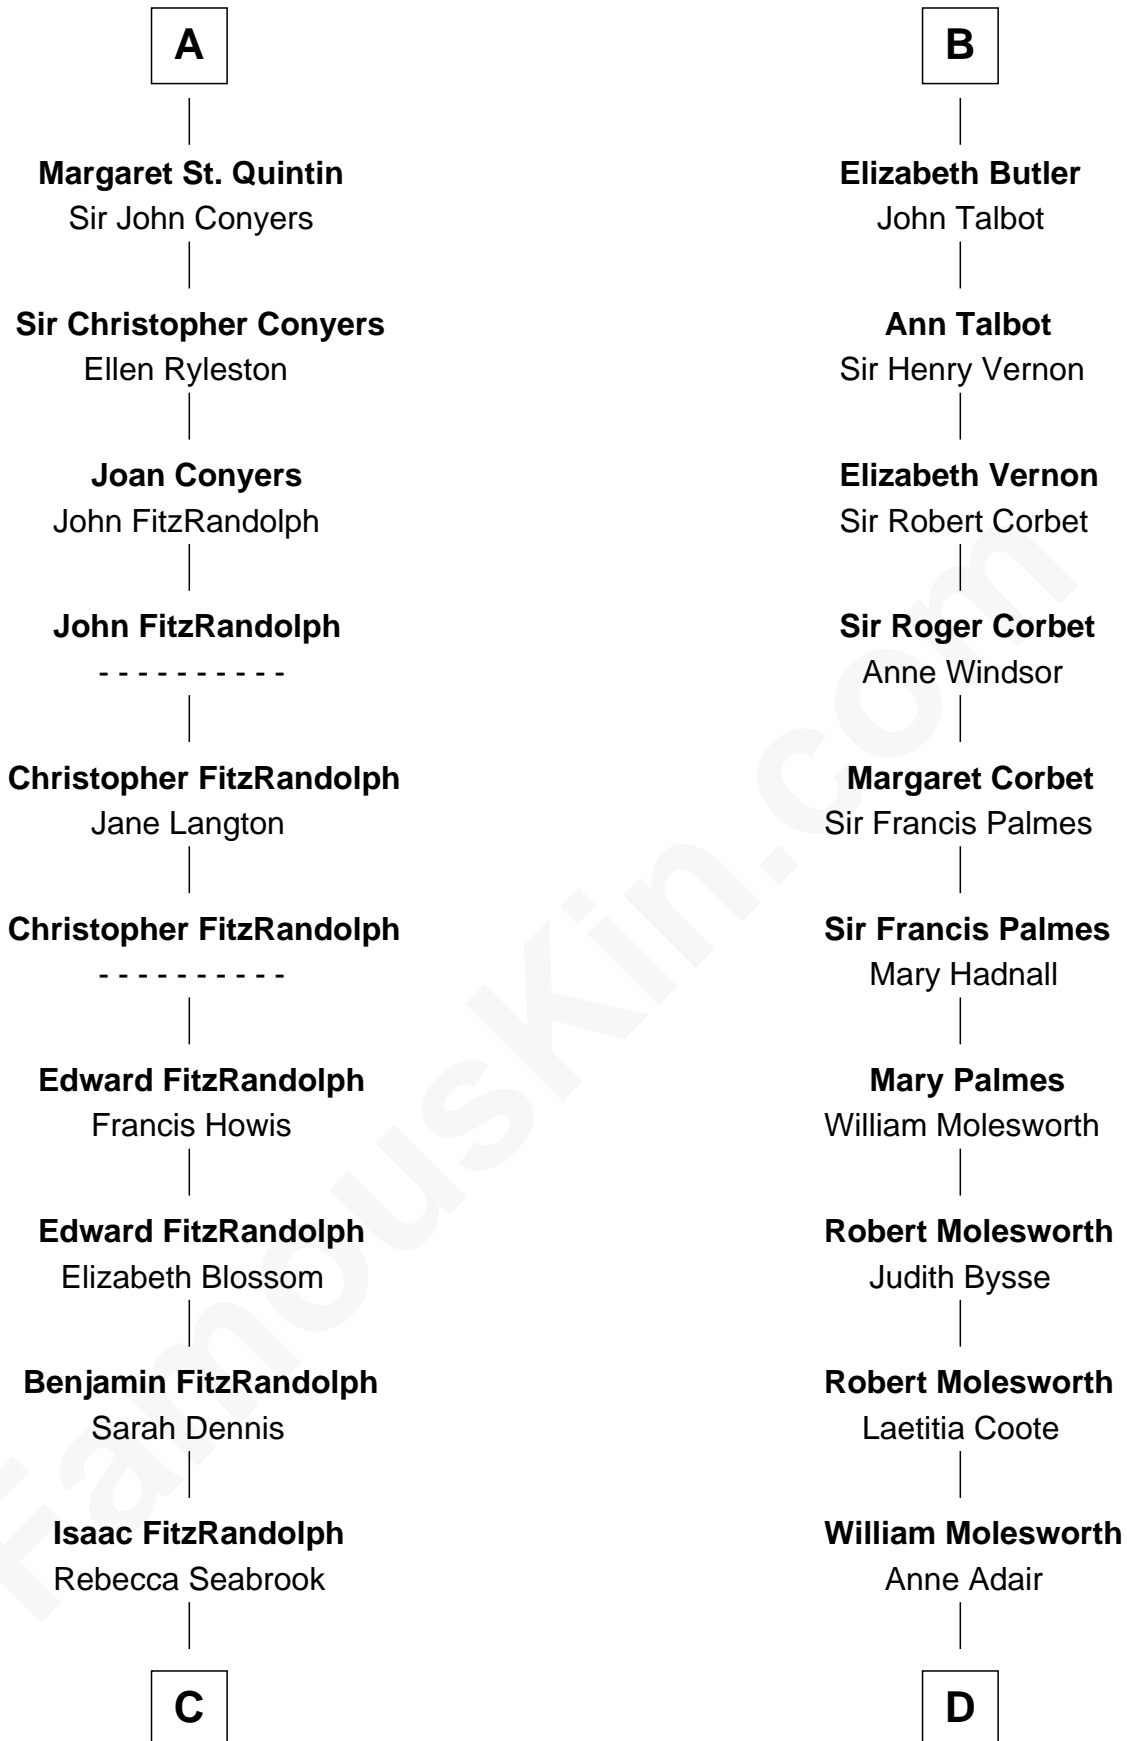

FamousKin.com
Relationship Chart of
General James Longstreet
Confederate Army - U.S. Civil War

20th cousin 1 time removed of

Joan Fontaine
Movie Actress

Robert de Ros
 Isabel of Scotland

C

James FitzRandolph
Deliverance Coward

Hannah FitzRandolph
William Longstreet

James Longstreet
Mary Anna Dent

General James Longstreet
Confederate Army - U.S. Civil War

D

Richard Molesworth
Catherine Cobb

John Molesworth
Louise Tomkyns

Margaret Letitia Molesworth
Charles Richard De Havilland