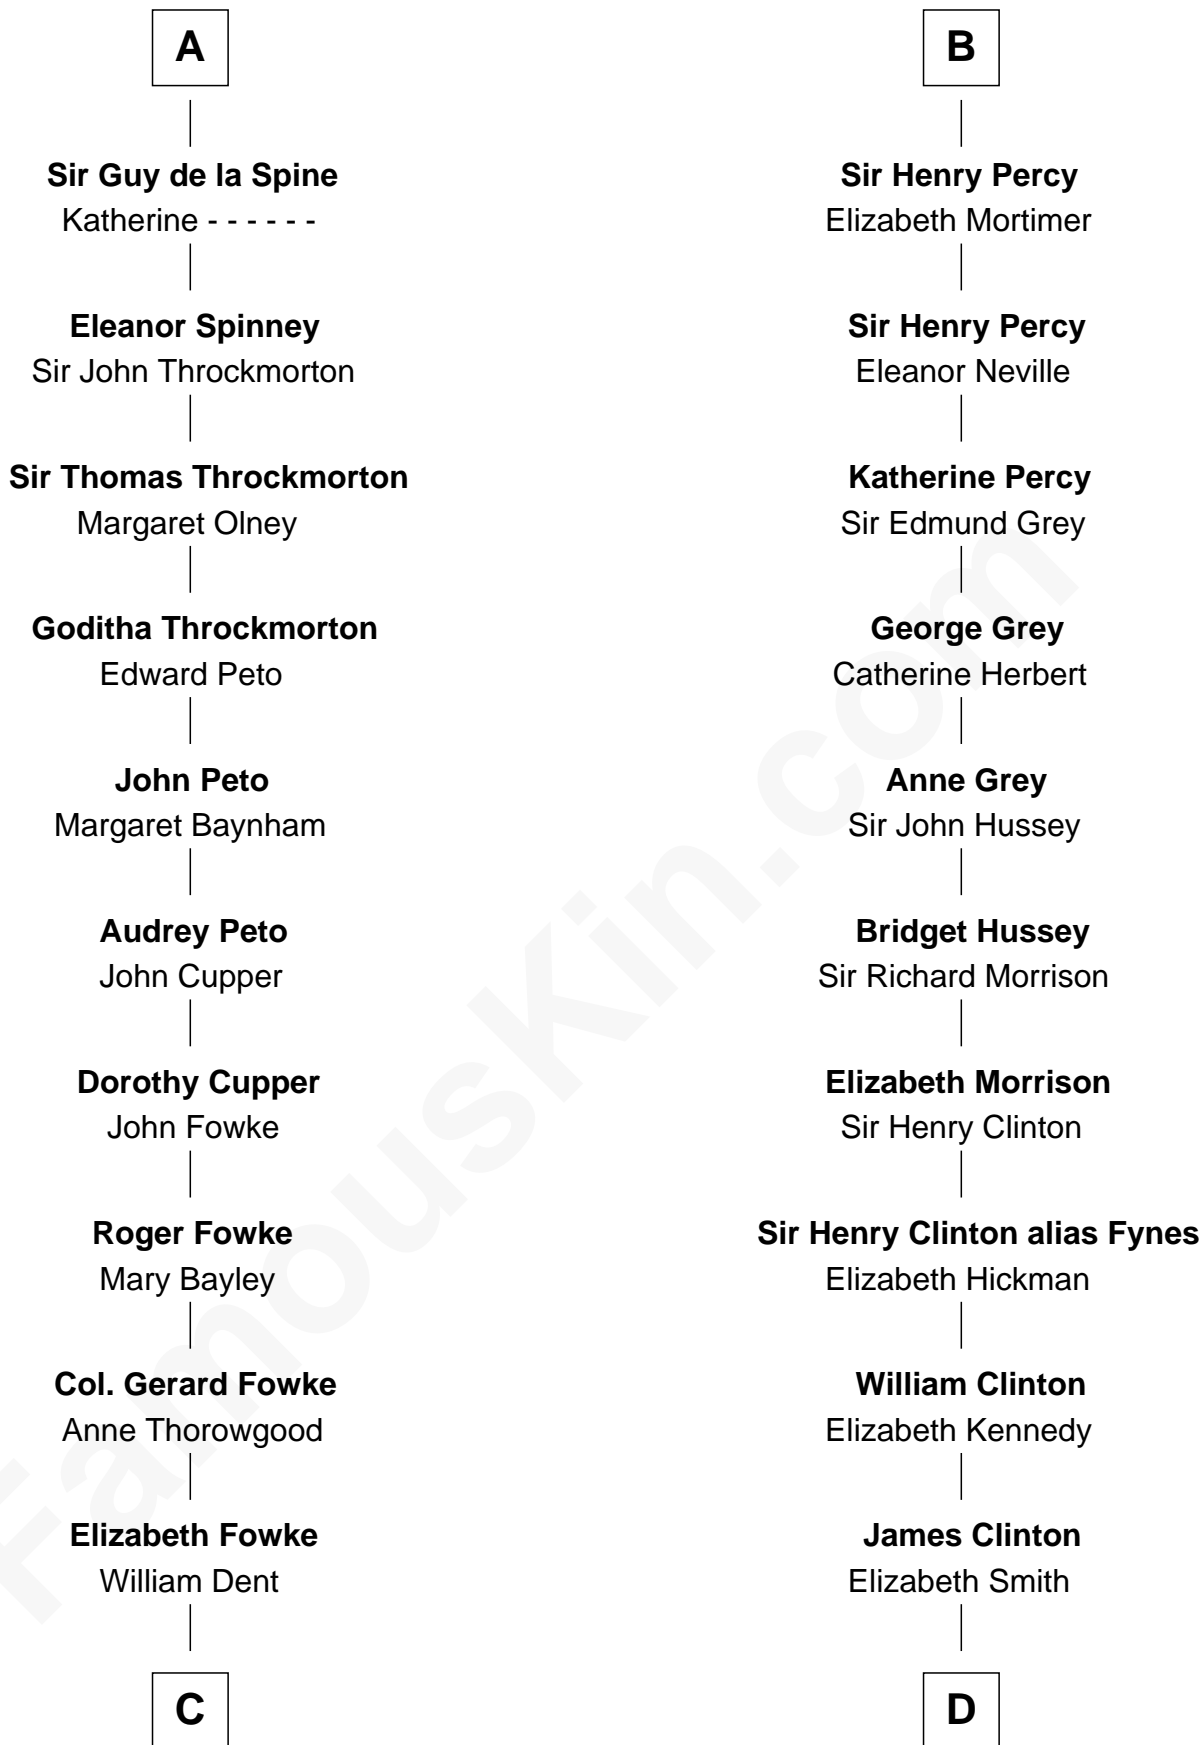

FamousKin.com
Relationship Chart of
General James Longstreet
Confederate Army - U.S. Civil War
 18th cousin 3 times removed of

George Clinton
4th U.S. Vice President

C

George Dent
Anne Herbert

John Dent
Sarah Marshall

Thomas Marshall Dent
Anne Magruder

Mary Anna Dent
James Longstreet

General James Longstreet
Confederate Army - U.S. Civil War

D

Charles Clinton
Elizabeth Denniston

George Clinton
4th U.S. Vice President

FamousKin.com