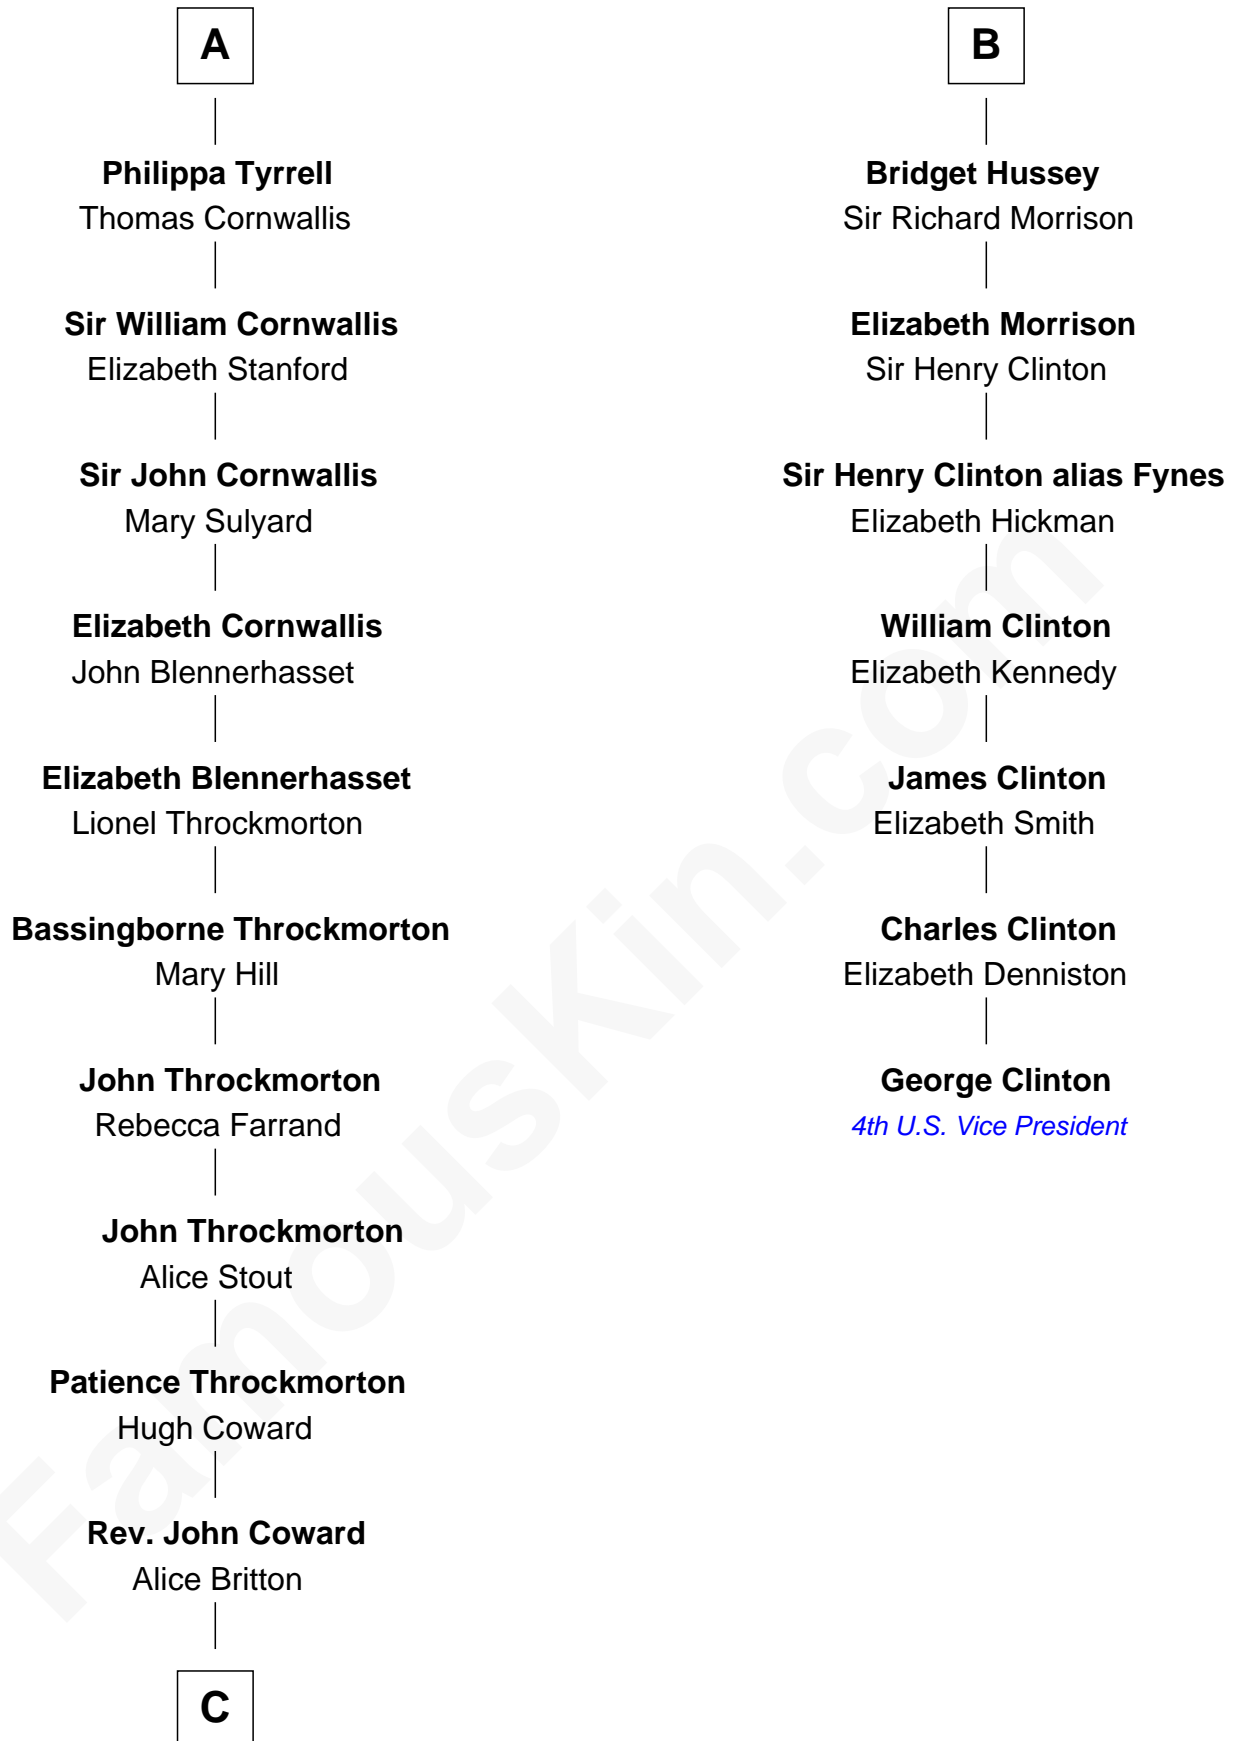

FamousKin.com
Relationship Chart of
General James Longstreet
Confederate Army - U.S. Civil War

13th cousin 7 times removed of

George Clinton
4th U.S. Vice President

C

—
Deliverance Coward

James FitzRandolph

—
Hannah FitzRandolph

William Longstreet

—
James Longstreet

Mary Anna Dent

—
General James Longstreet

Confederate Army - U.S. Civil War

FamousKin.com