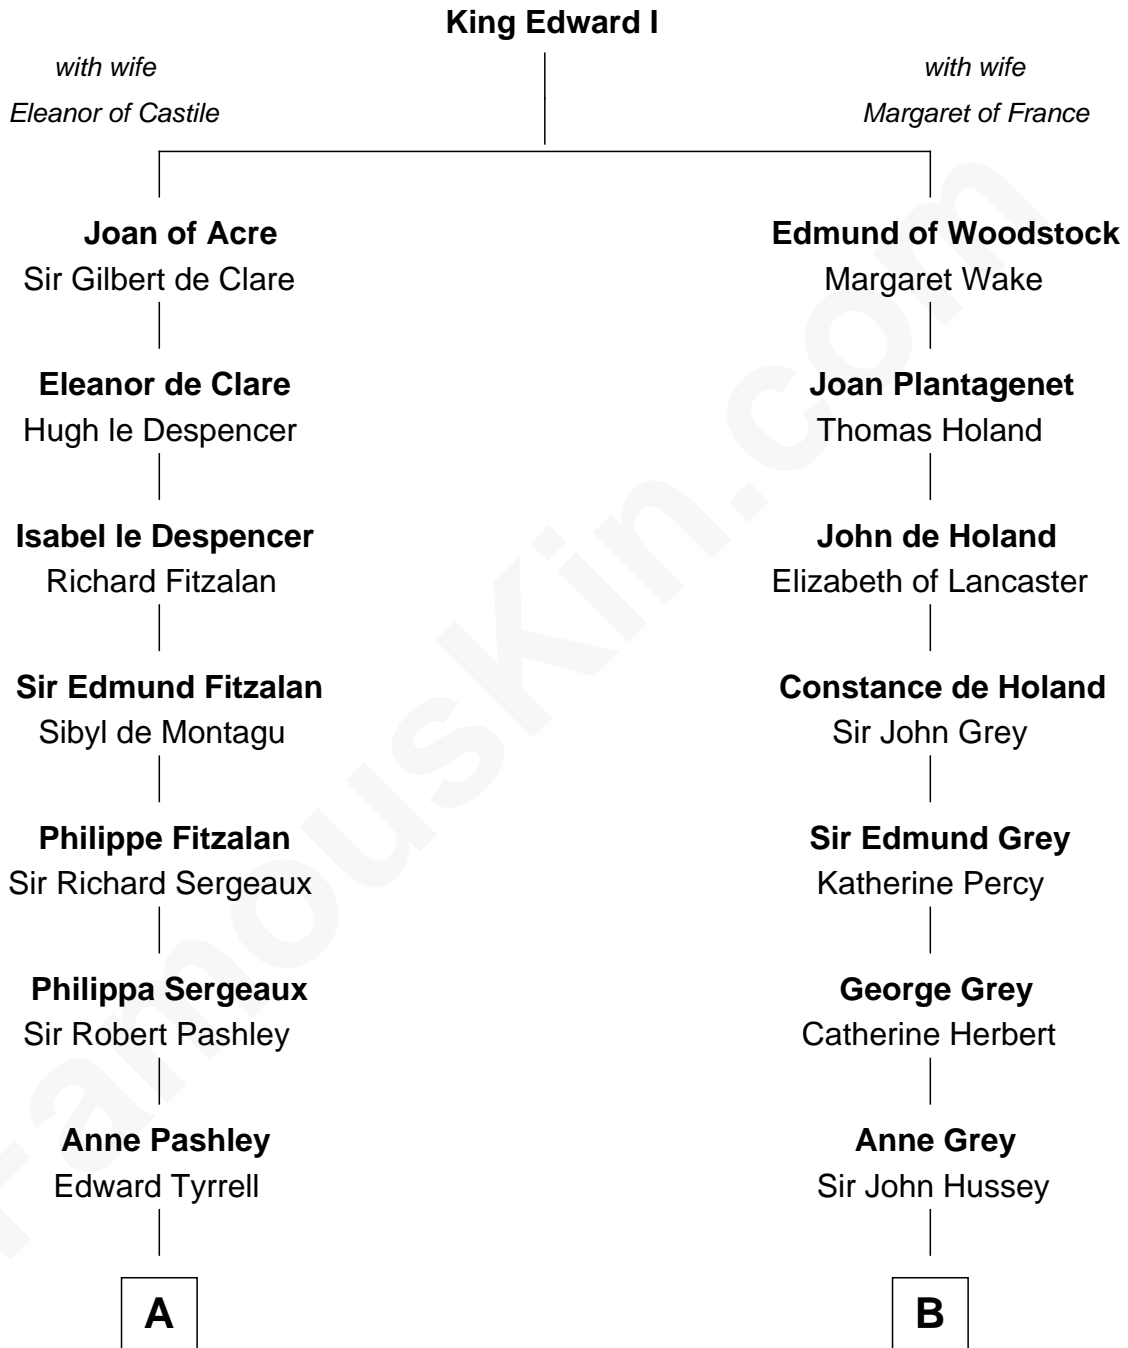

FamousKin.com
Relationship Chart of
General James Longstreet
Confederate Army - U.S. Civil War

13th cousin 7 times removed of

George Clinton
4th U.S. Vice President

C

—
Deliverance Coward

James FitzRandolph

—
Hannah FitzRandolph

William Longstreet

—
James Longstreet

Mary Anna Dent

—
General James Longstreet

Confederate Army - U.S. Civil War

FamousKin.com