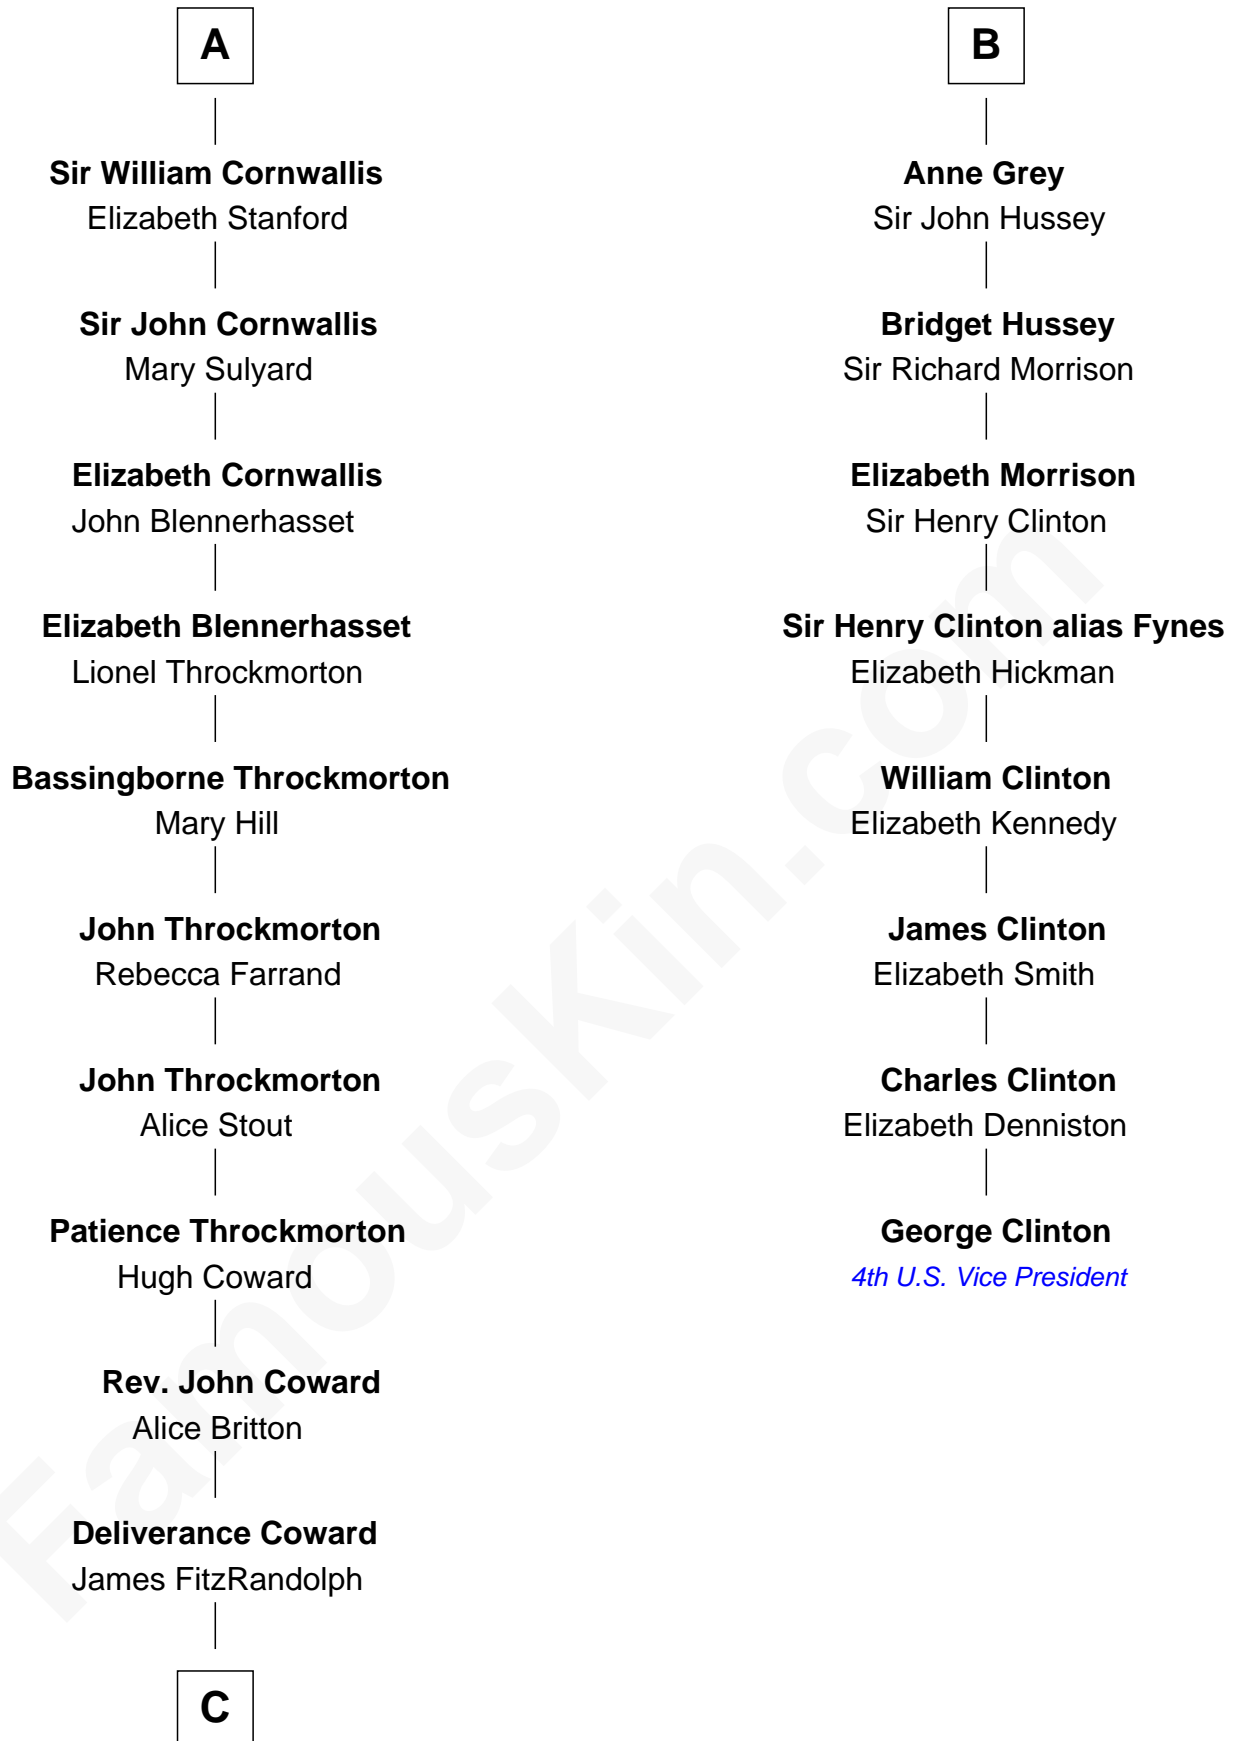

FamousKin.com
Relationship Chart of
General James Longstreet
Confederate Army - U.S. Civil War

14th cousin 5 times removed of

George Clinton
4th U.S. Vice President

C

—
Hannah FitzRandolph

William Longstreet

—
James Longstreet

Mary Anna Dent

—
General James Longstreet

Confederate Army - U.S. Civil War

FamousKin.com