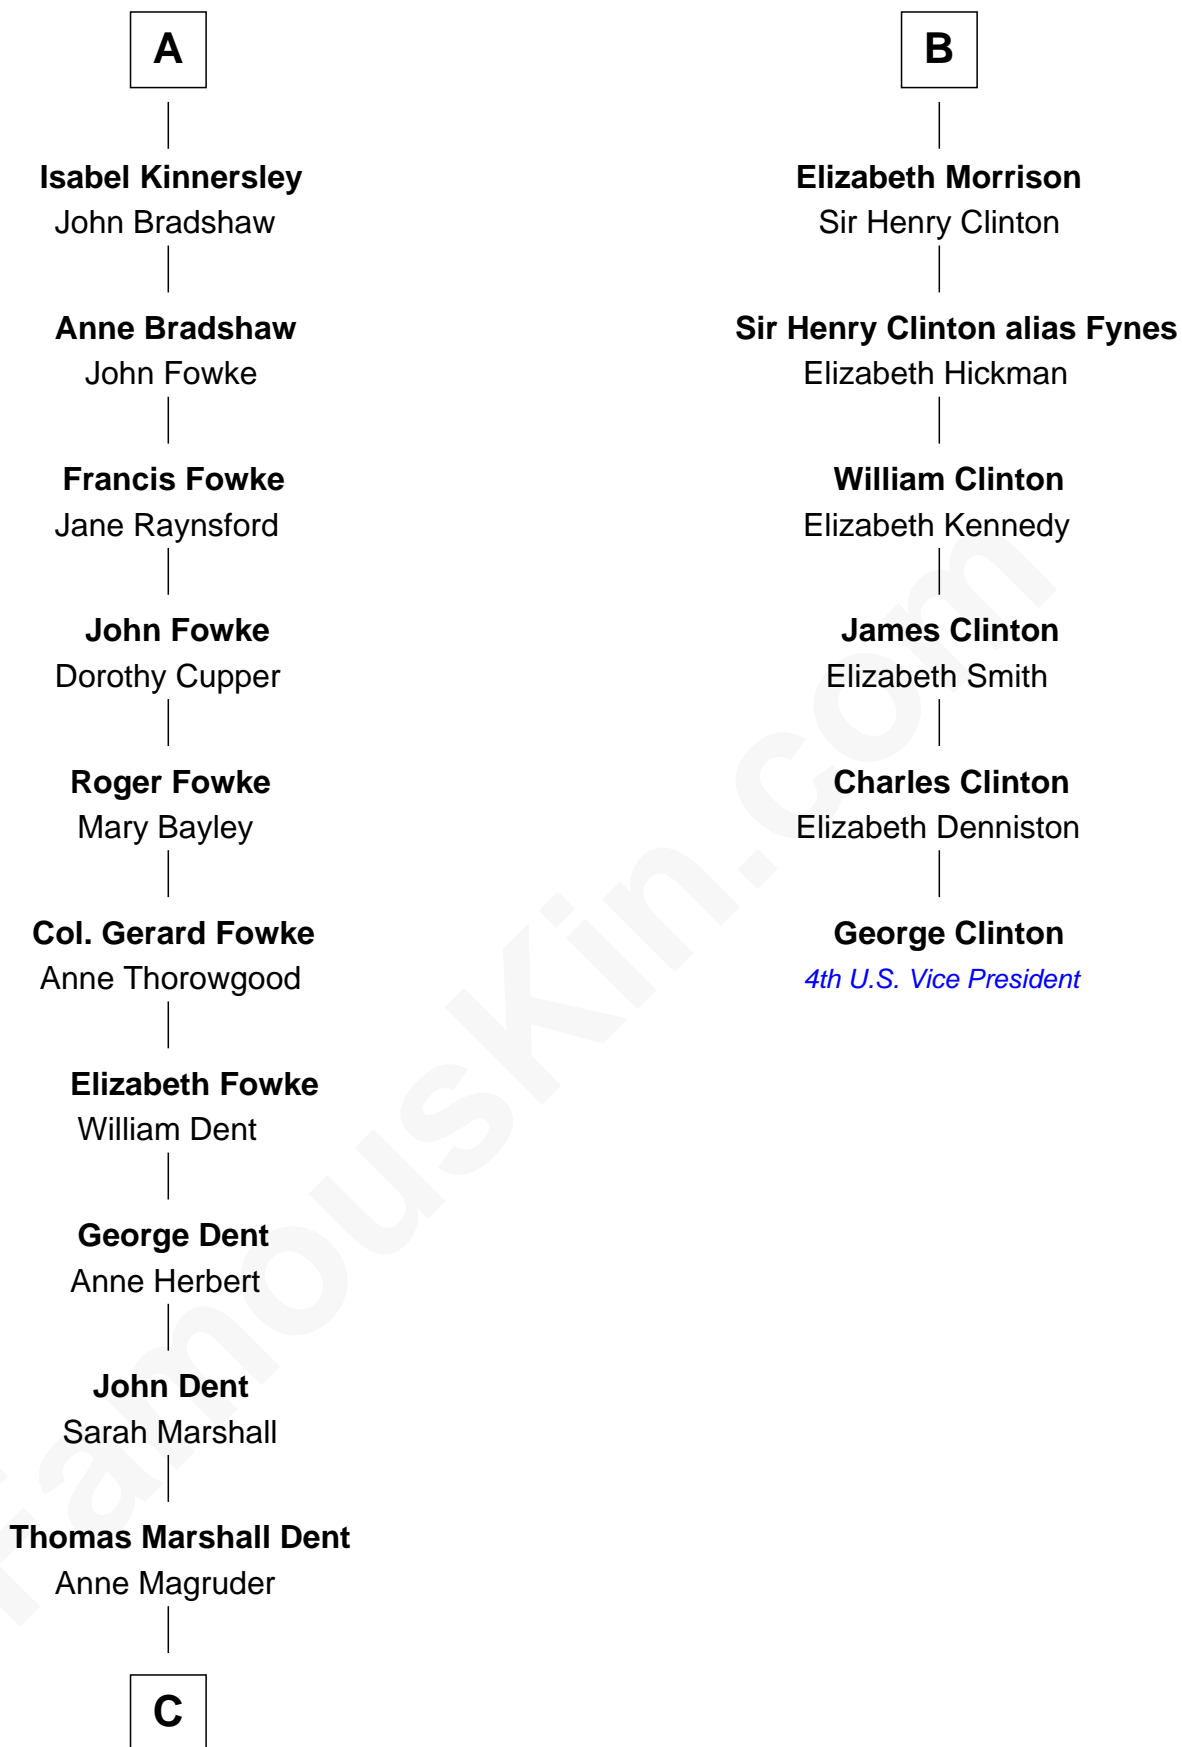

**FamousKin.com**  
**Relationship Chart of**  
**General James Longstreet**  
*Confederate Army - U.S. Civil War*

12th cousin 6 times removed of

**George Clinton**  
*4th U.S. Vice President*

C

Mary Anna Dent  
James Longstreet

General James Longstreet  
*Confederate Army - U.S. Civil War*

FamousKin.com