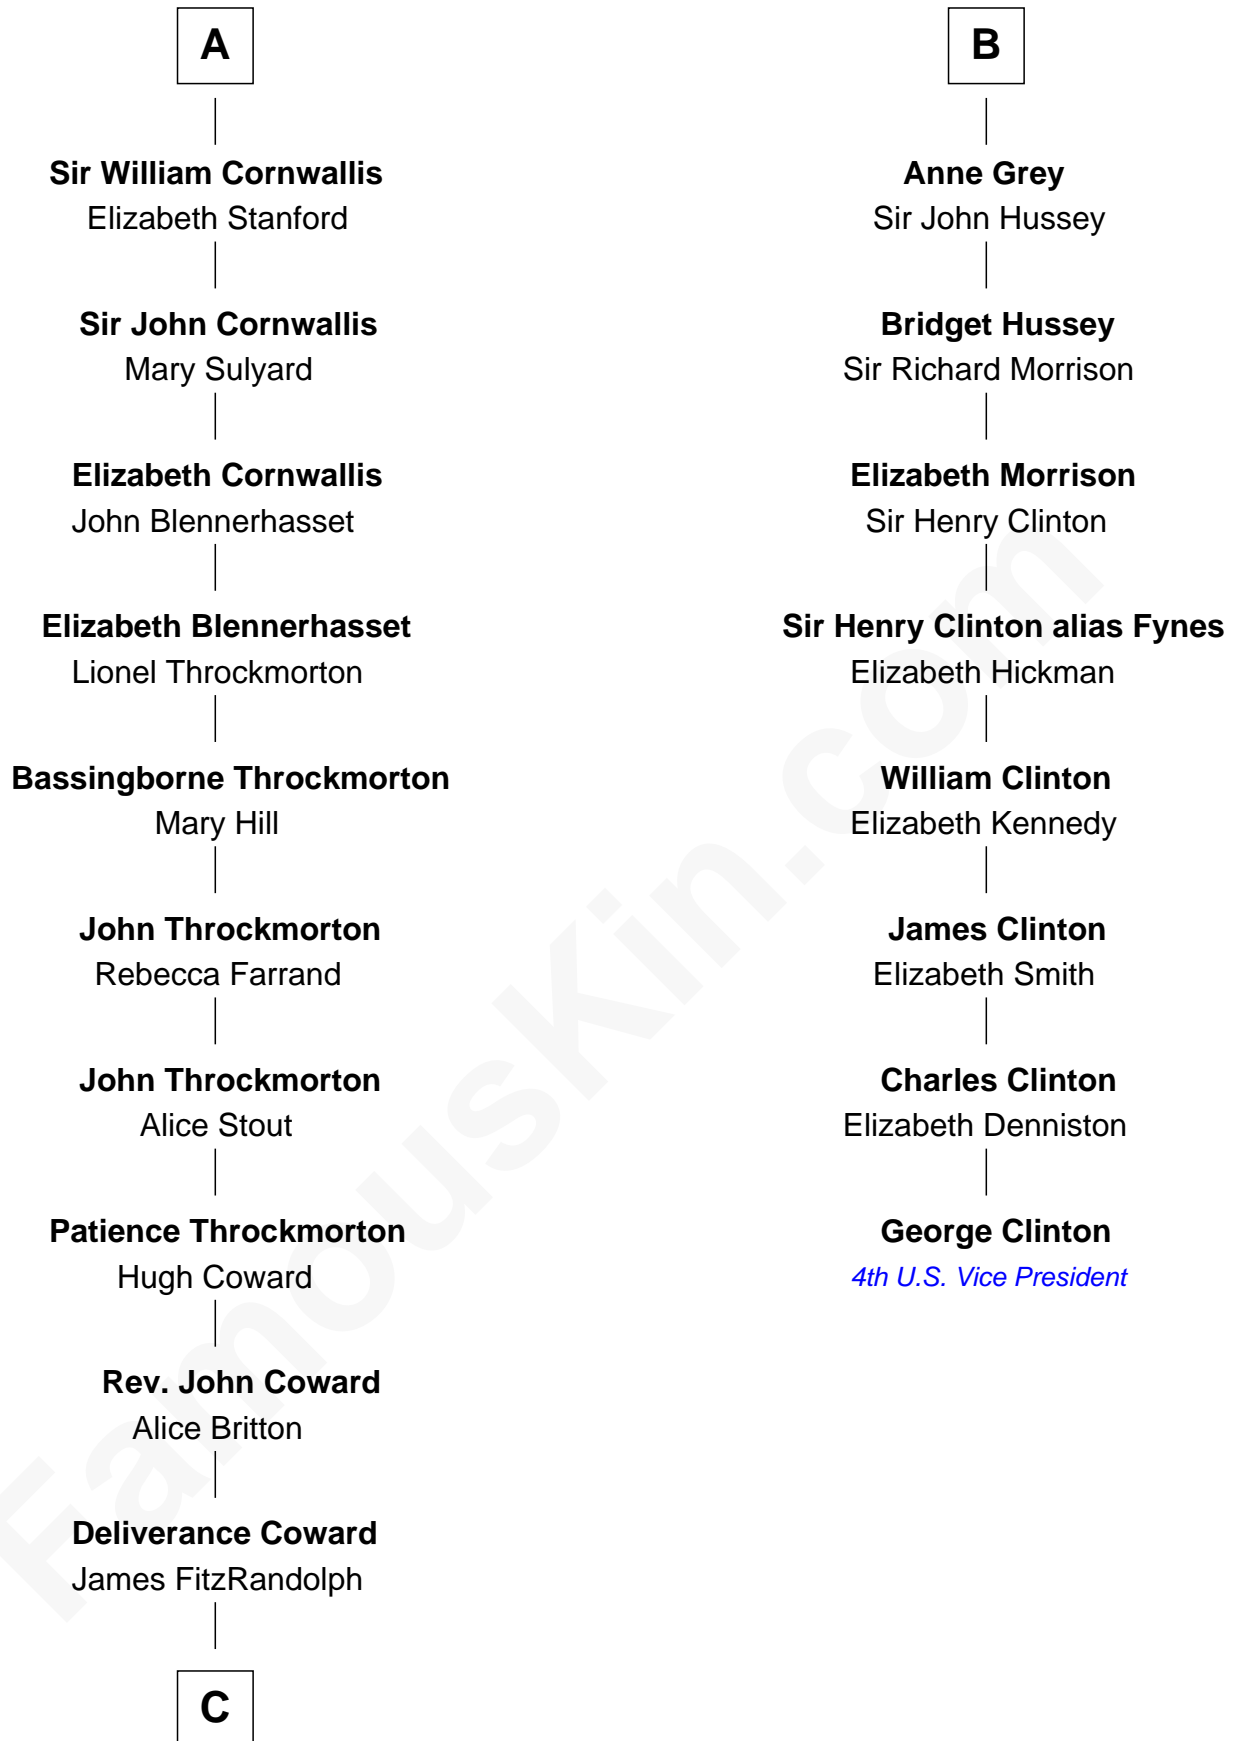

FamousKin.com
Relationship Chart of
General James Longstreet
Confederate Army - U.S. Civil War

14th cousin 5 times removed of

George Clinton
4th U.S. Vice President

Sir Gilbert de Clare
 Joan of Acre

C

—
Hannah FitzRandolph

William Longstreet

—
James Longstreet

Mary Anna Dent

—
General James Longstreet

Confederate Army - U.S. Civil War

FamousKin.com