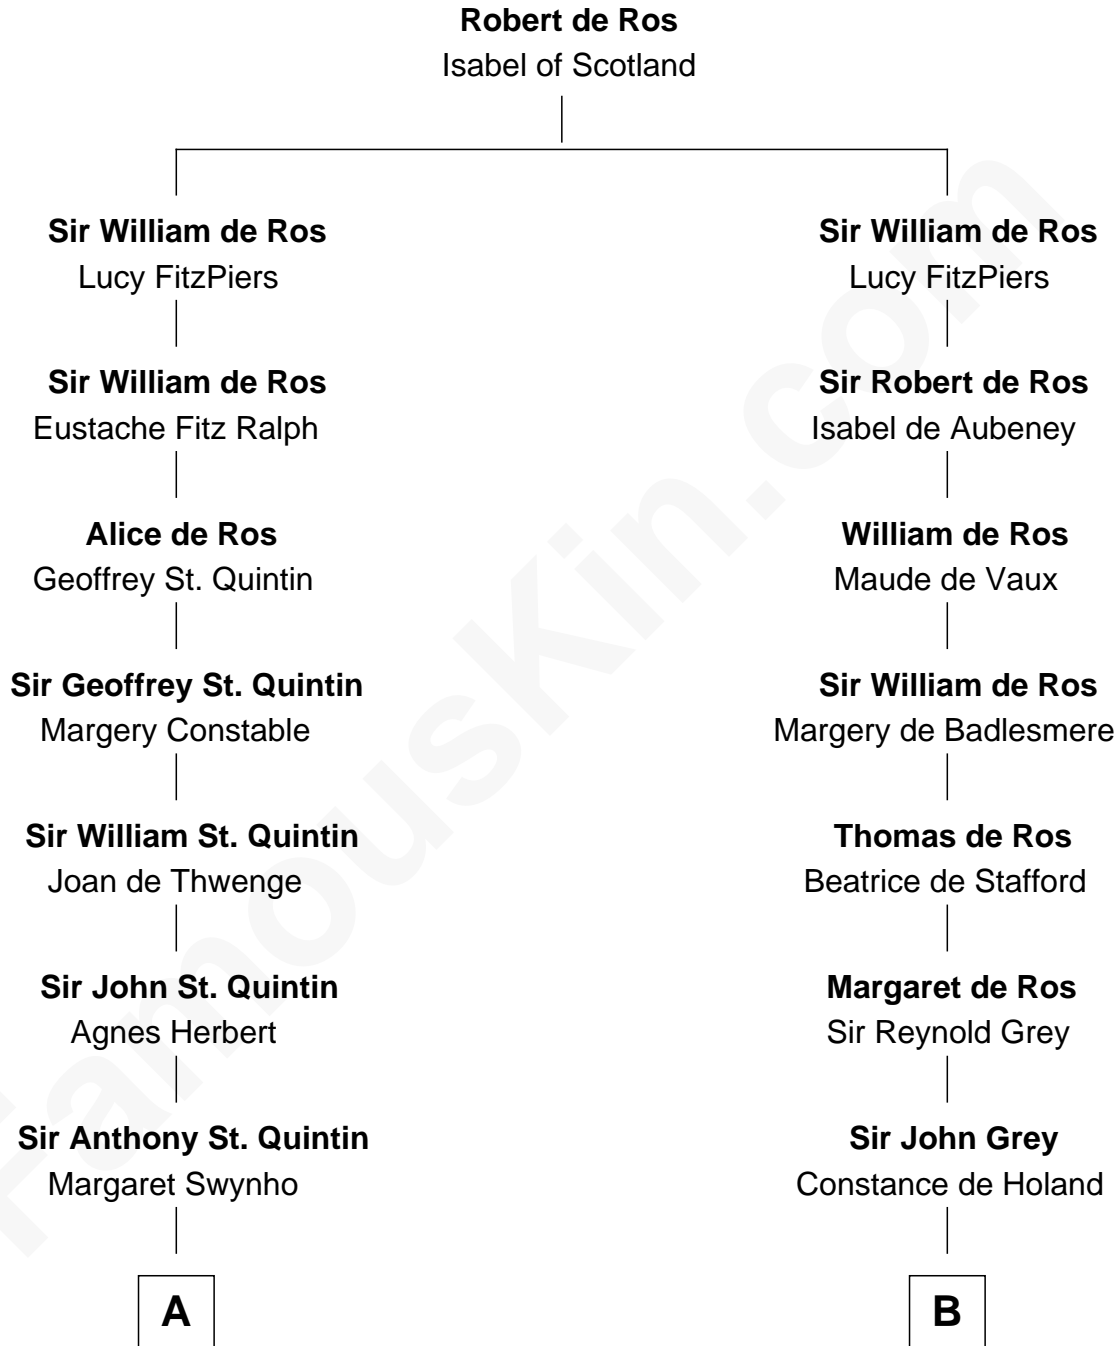

FamousKin.com
Relationship Chart of
General James Longstreet
Confederate Army - U.S. Civil War

16th cousin 4 times removed of

George Clinton
4th U.S. Vice President

C

James FitzRandolph

Deliverance Coward

Hannah FitzRandolph

William Longstreet

James Longstreet

Mary Anna Dent

General James Longstreet

Confederate Army - U.S. Civil War