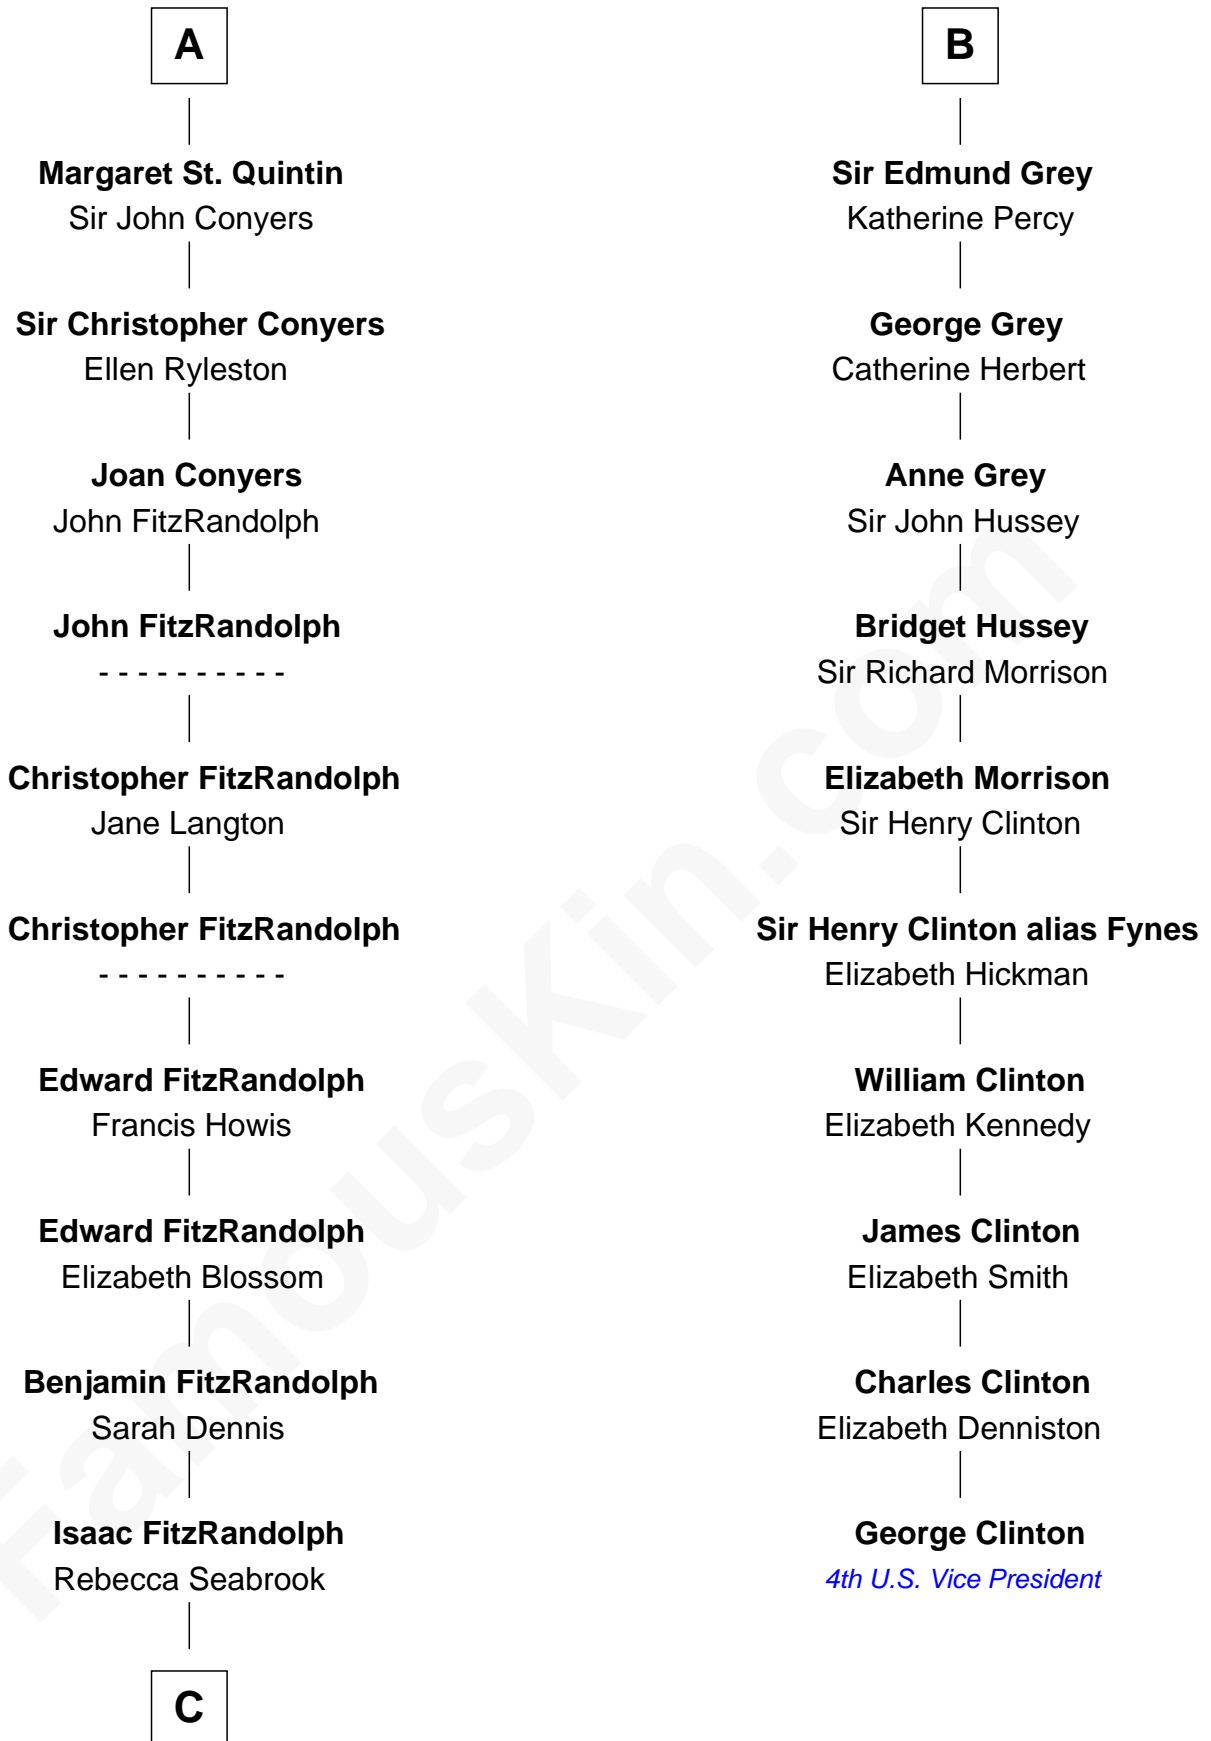

FamousKin.com
Relationship Chart of
General James Longstreet
Confederate Army - U.S. Civil War
 16th cousin 4 times removed of

George Clinton
4th U.S. Vice President

Reginald FitzPiers

C

James FitzRandolph

Deliverance Coward

Hannah FitzRandolph

William Longstreet

James Longstreet

Mary Anna Dent

General James Longstreet

Confederate Army - U.S. Civil War

FamousKin.com