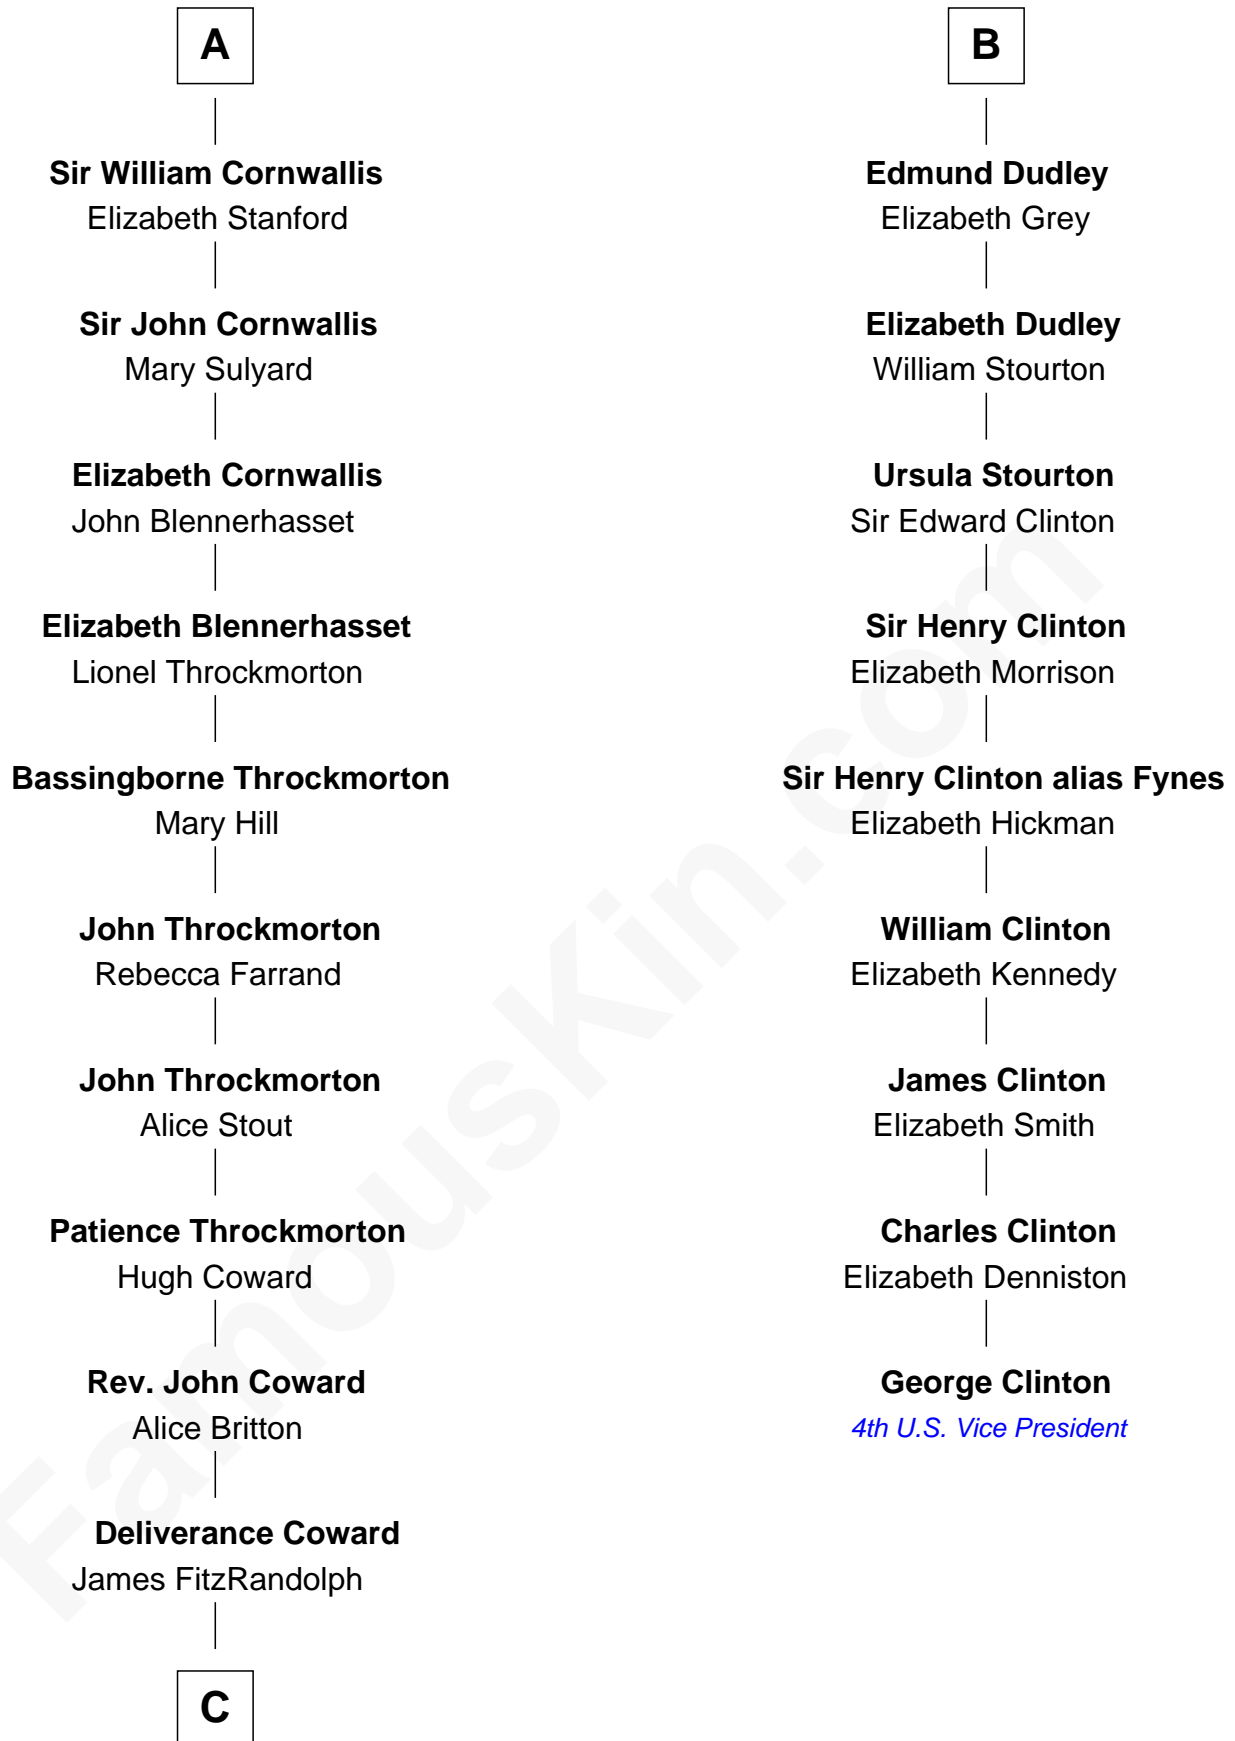

**FamousKin.com**  
**Relationship Chart of**  
**General James Longstreet**  
*Confederate Army - U.S. Civil War*  
 15th cousin 4 times removed of

**George Clinton**  
*4th U.S. Vice President*

**Sir Hugh le Despencer**  
 Isabella de Beauchamp

**C**

—  
**Hannah FitzRandolph**

William Longstreet

—  
**James Longstreet**

Mary Anna Dent

—  
**General James Longstreet**

*Confederate Army - U.S. Civil War*

FamousKin.com