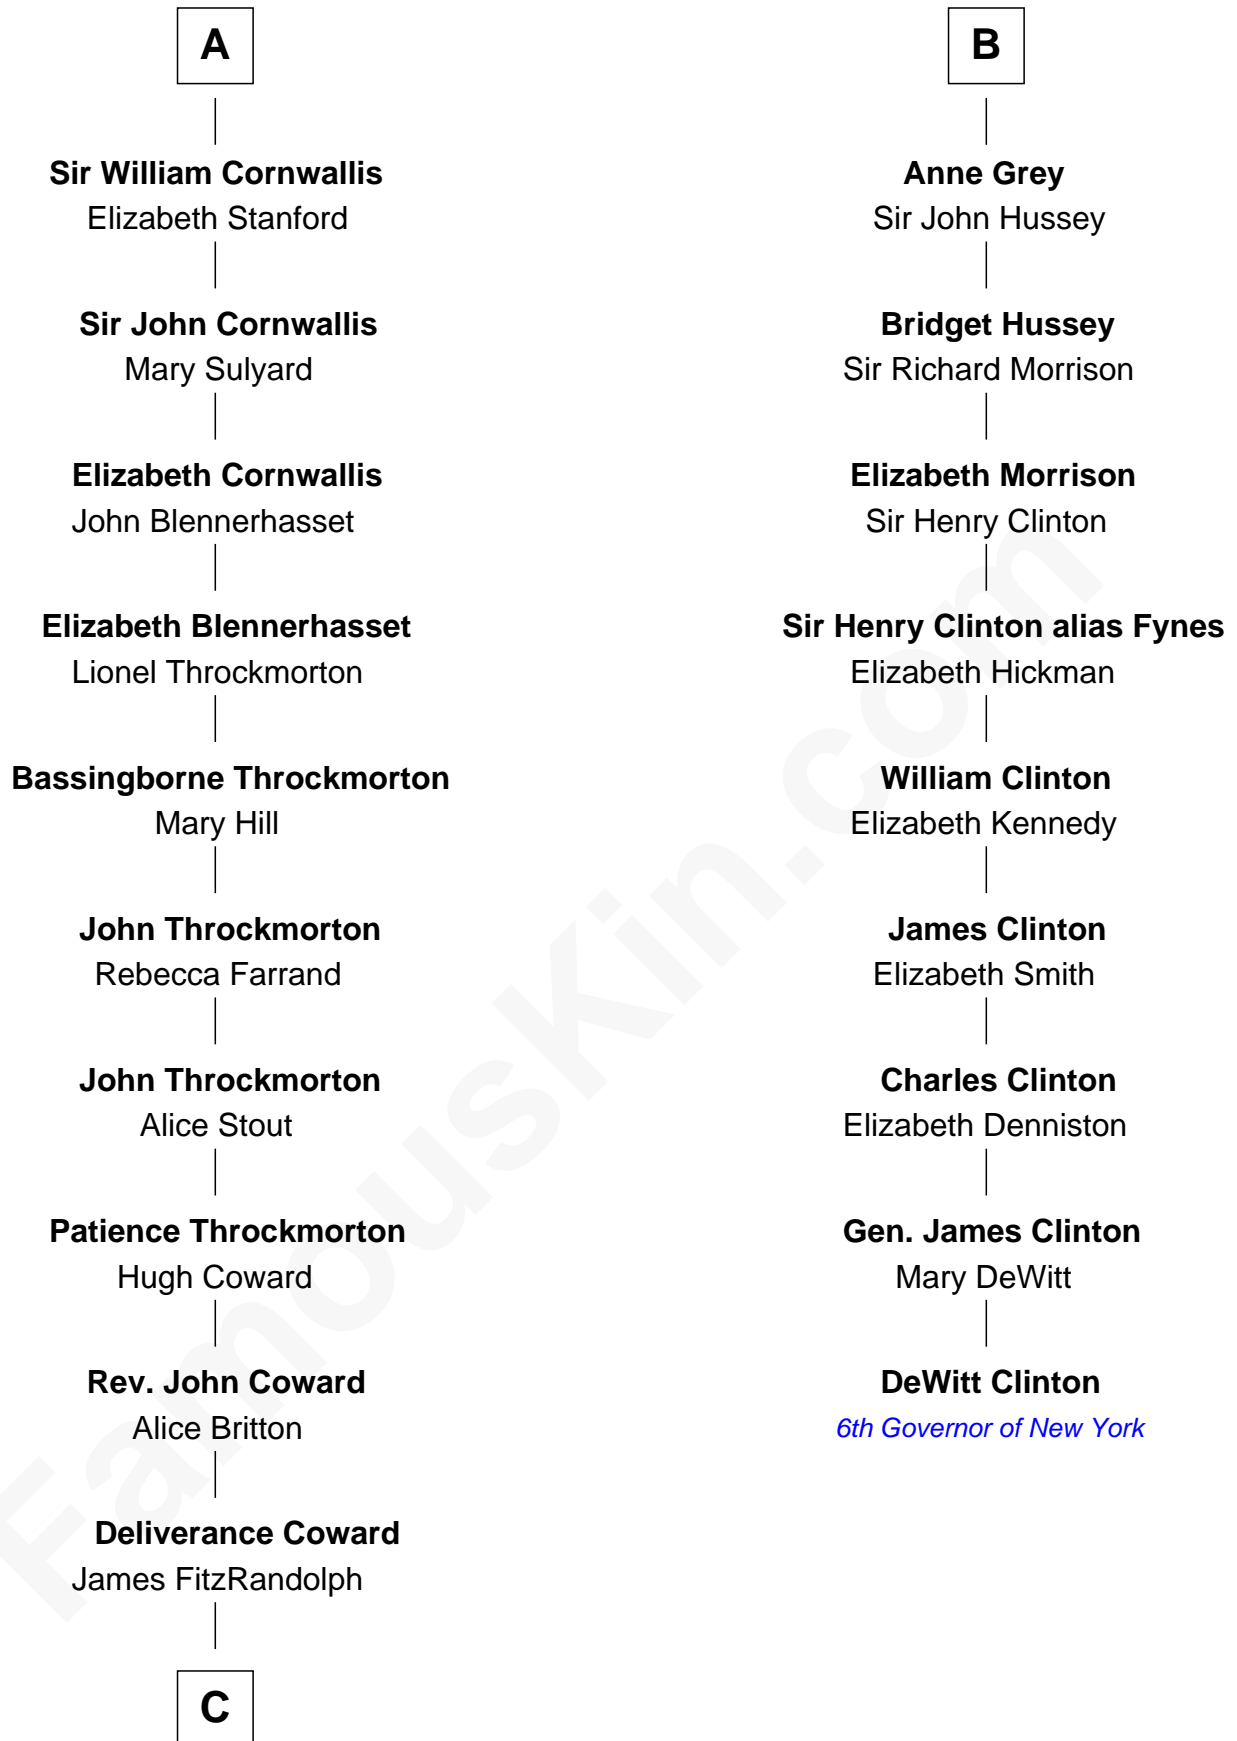

FamousKin.com
Relationship Chart of
General James Longstreet
Confederate Army - U.S. Civil War
 15th cousin 4 times removed of

DeWitt Clinton
6th Governor of New York

C

—
Hannah FitzRandolph

William Longstreet

—
James Longstreet

Mary Anna Dent

—
General James Longstreet

Confederate Army - U.S. Civil War

FamousKin.com