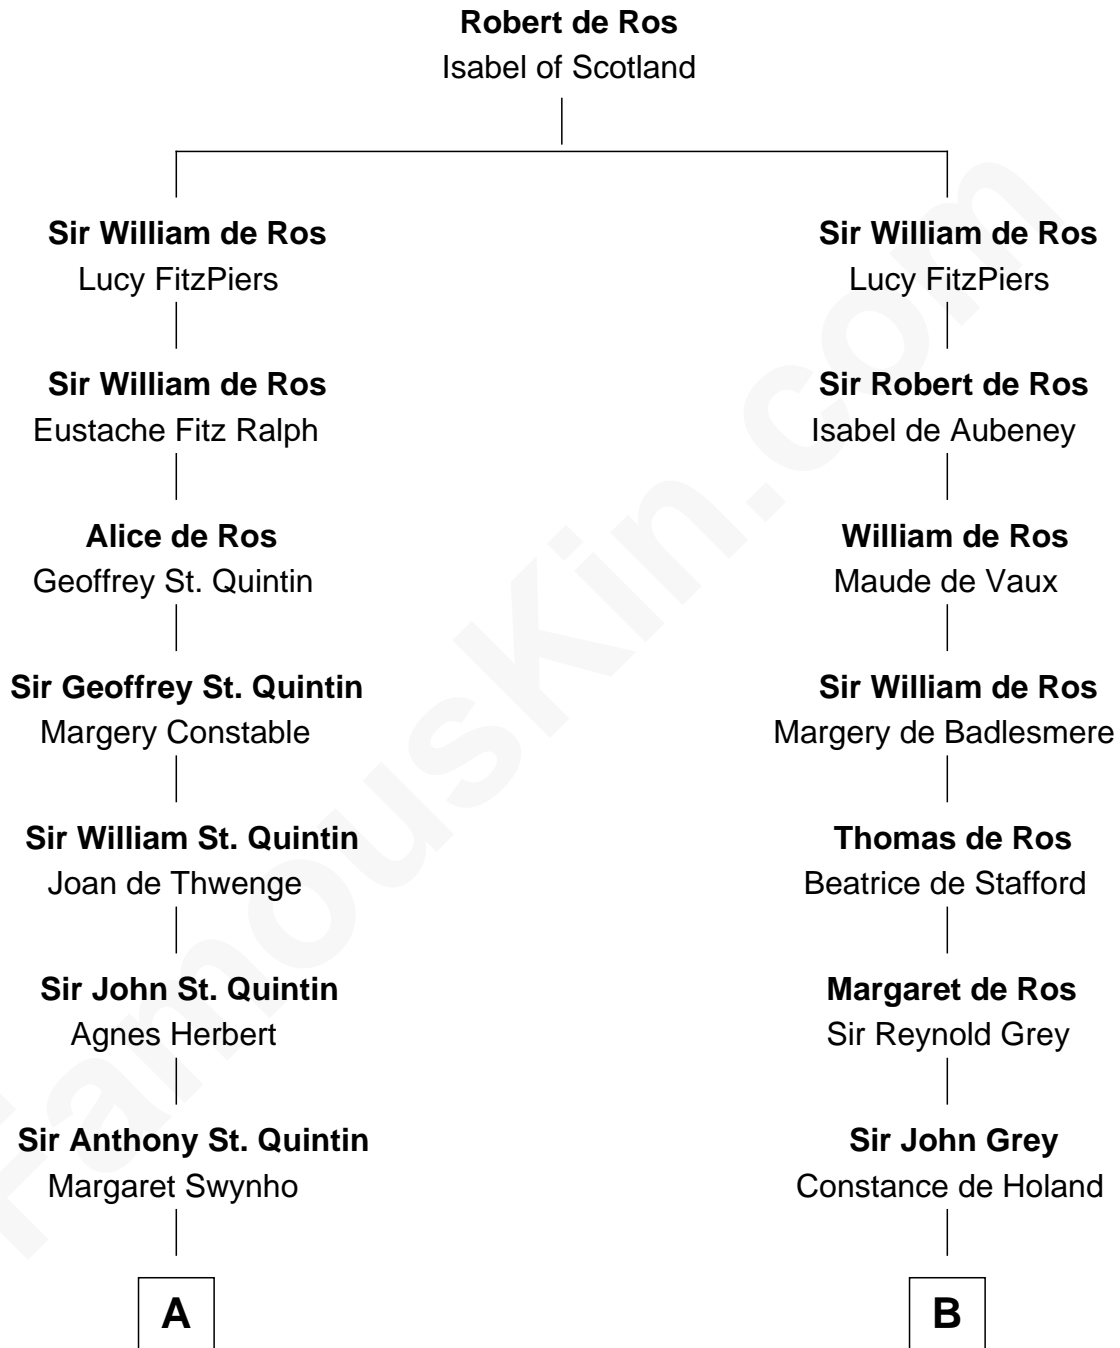

FamousKin.com
Relationship Chart of
General James Longstreet
Confederate Army - U.S. Civil War
 17th cousin 3 times removed of

DeWitt Clinton
6th Governor of New York

C

James FitzRandolph

Deliverance Coward

Hannah FitzRandolph

William Longstreet

James Longstreet

Mary Anna Dent

General James Longstreet

Confederate Army - U.S. Civil War

FamousKin.com