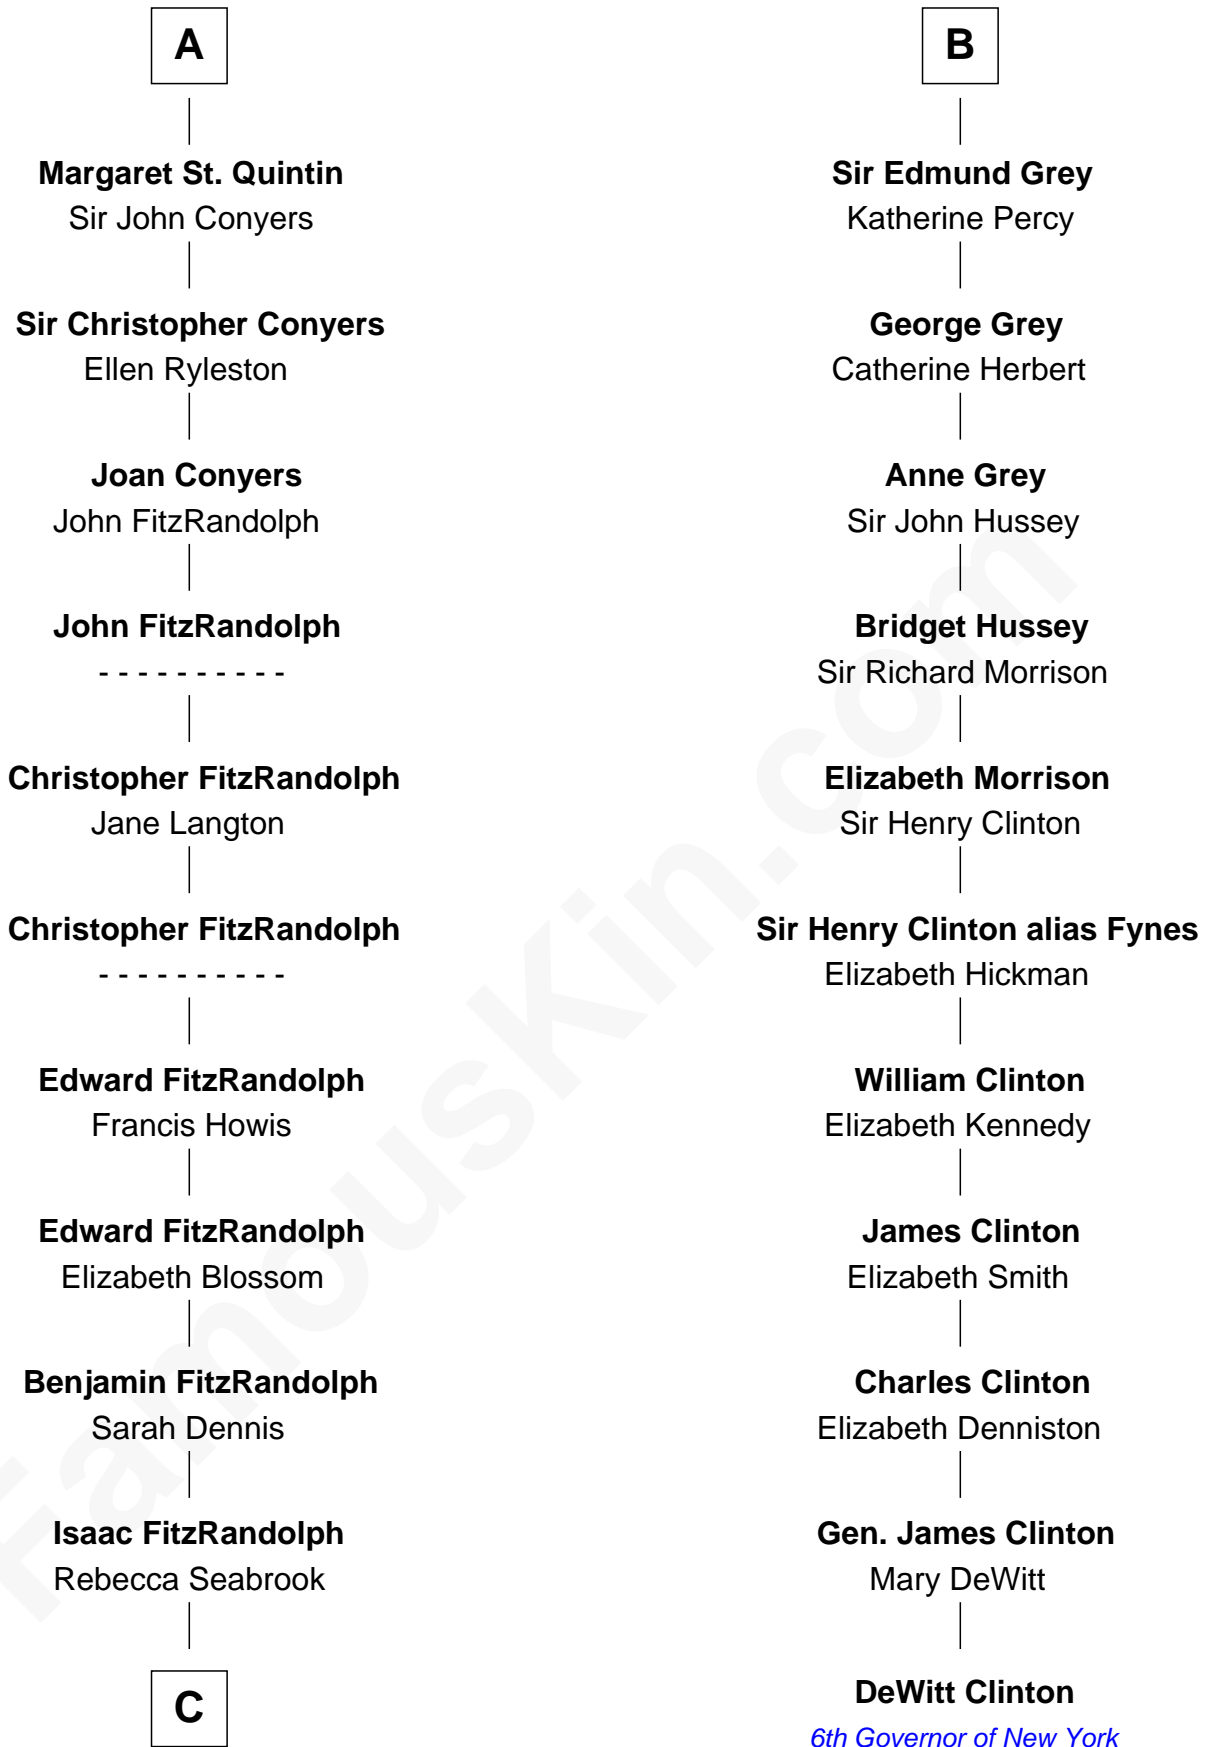

FamousKin.com
Relationship Chart of
General James Longstreet
Confederate Army - U.S. Civil War
 17th cousin 3 times removed of

DeWitt Clinton
6th Governor of New York

C

James FitzRandolph

Deliverance Coward

Hannah FitzRandolph

William Longstreet

James Longstreet

Mary Anna Dent

General James Longstreet

Confederate Army - U.S. Civil War

FamousKin.com