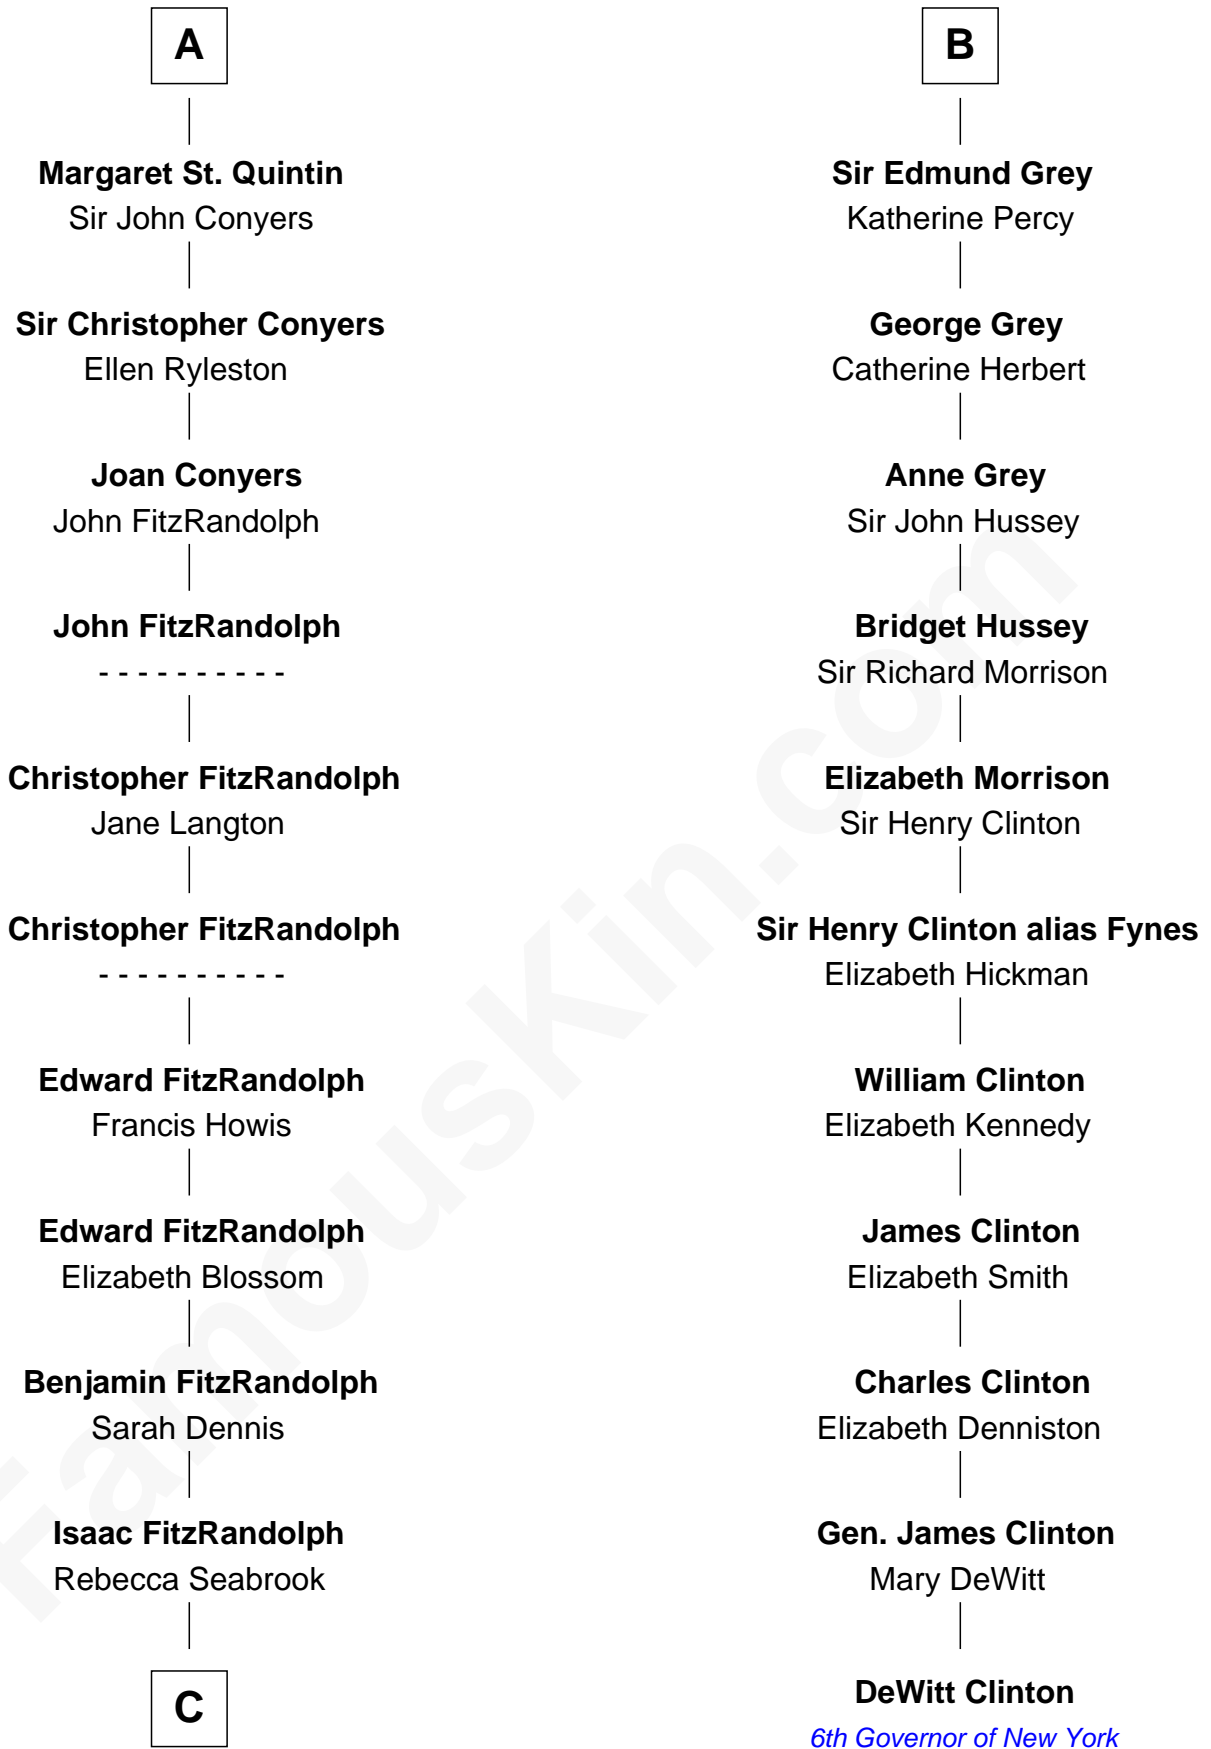

FamousKin.com
Relationship Chart of
General James Longstreet
Confederate Army - U.S. Civil War
 17th cousin 3 times removed of

DeWitt Clinton
6th Governor of New York

Reginald FitzPiers

C

James FitzRandolph

Deliverance Coward

Hannah FitzRandolph

William Longstreet

James Longstreet

Mary Anna Dent

General James Longstreet

Confederate Army - U.S. Civil War

FamousKin.com