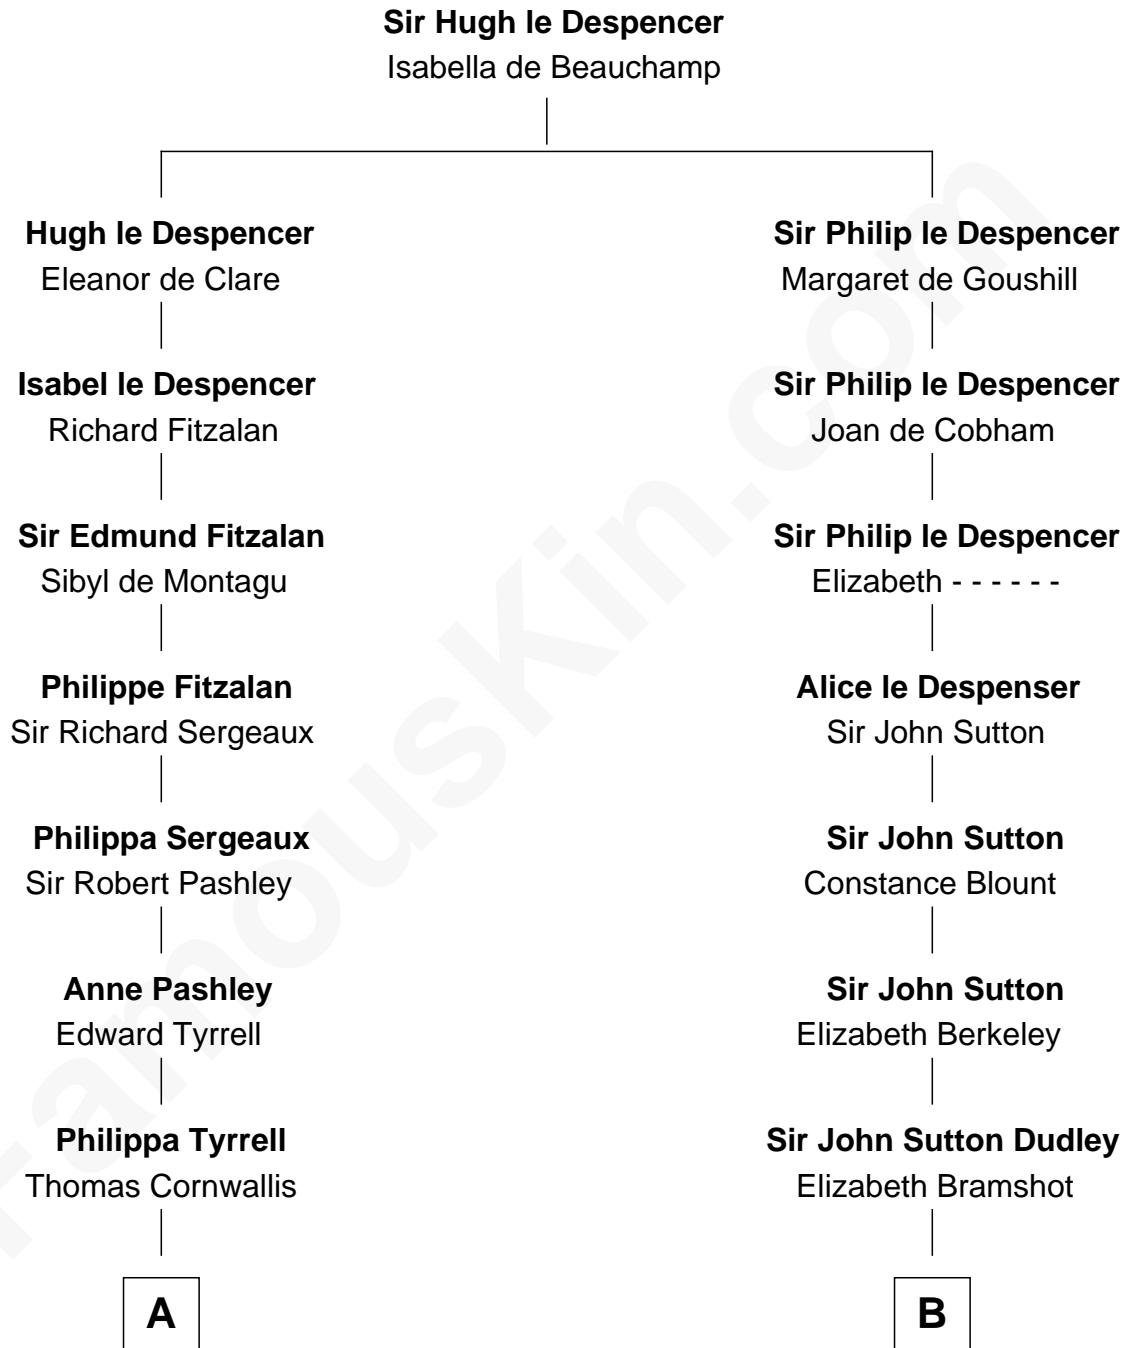

FamousKin.com
Relationship Chart of
General James Longstreet
Confederate Army - U.S. Civil War
 16th cousin 3 times removed of

DeWitt Clinton
6th Governor of New York

C

—
Hannah FitzRandolph

William Longstreet

—
James Longstreet

Mary Anna Dent

—
General James Longstreet

Confederate Army - U.S. Civil War

FamousKin.com