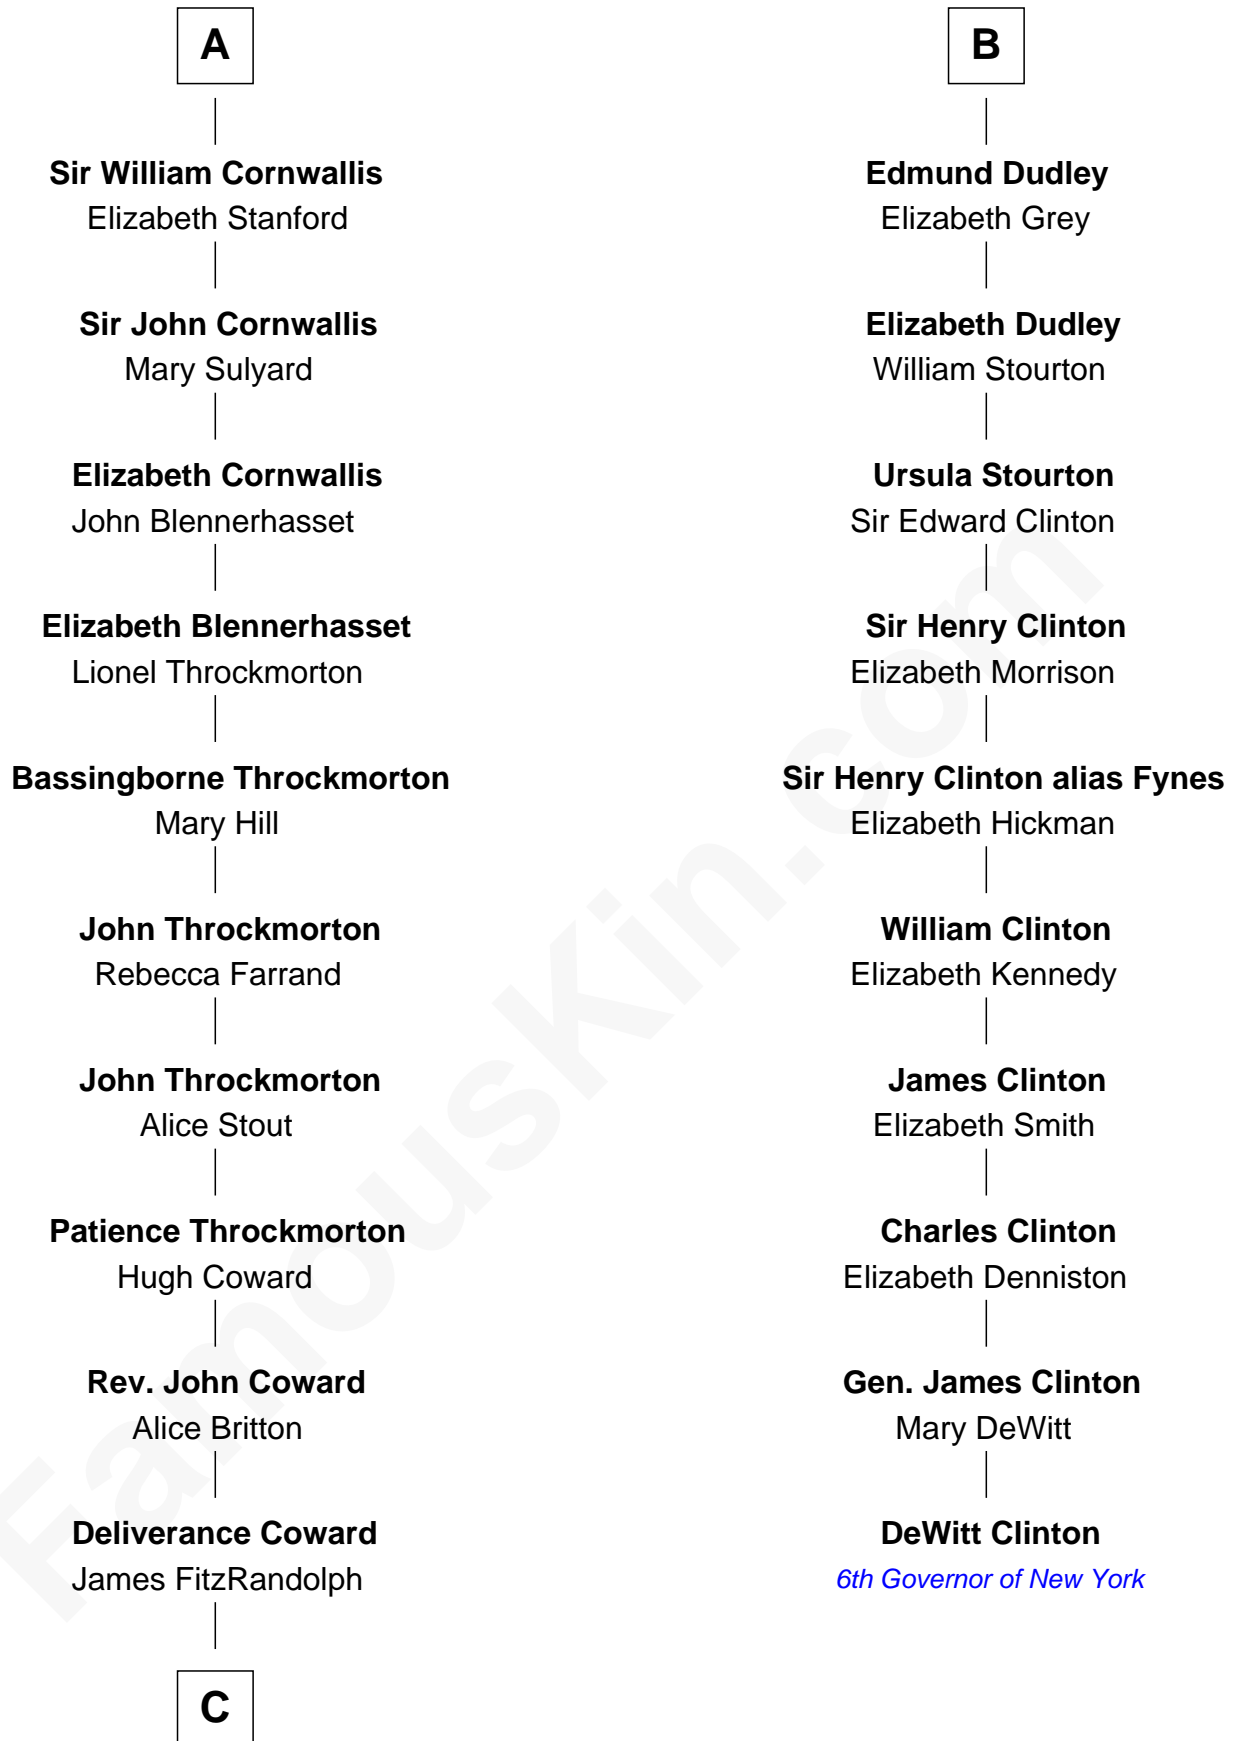

FamousKin.com
Relationship Chart of
General James Longstreet
Confederate Army - U.S. Civil War
 16th cousin 3 times removed of

DeWitt Clinton
6th Governor of New York

C

—
Hannah FitzRandolph

William Longstreet

—
James Longstreet

Mary Anna Dent

—
General James Longstreet

Confederate Army - U.S. Civil War

FamousKin.com