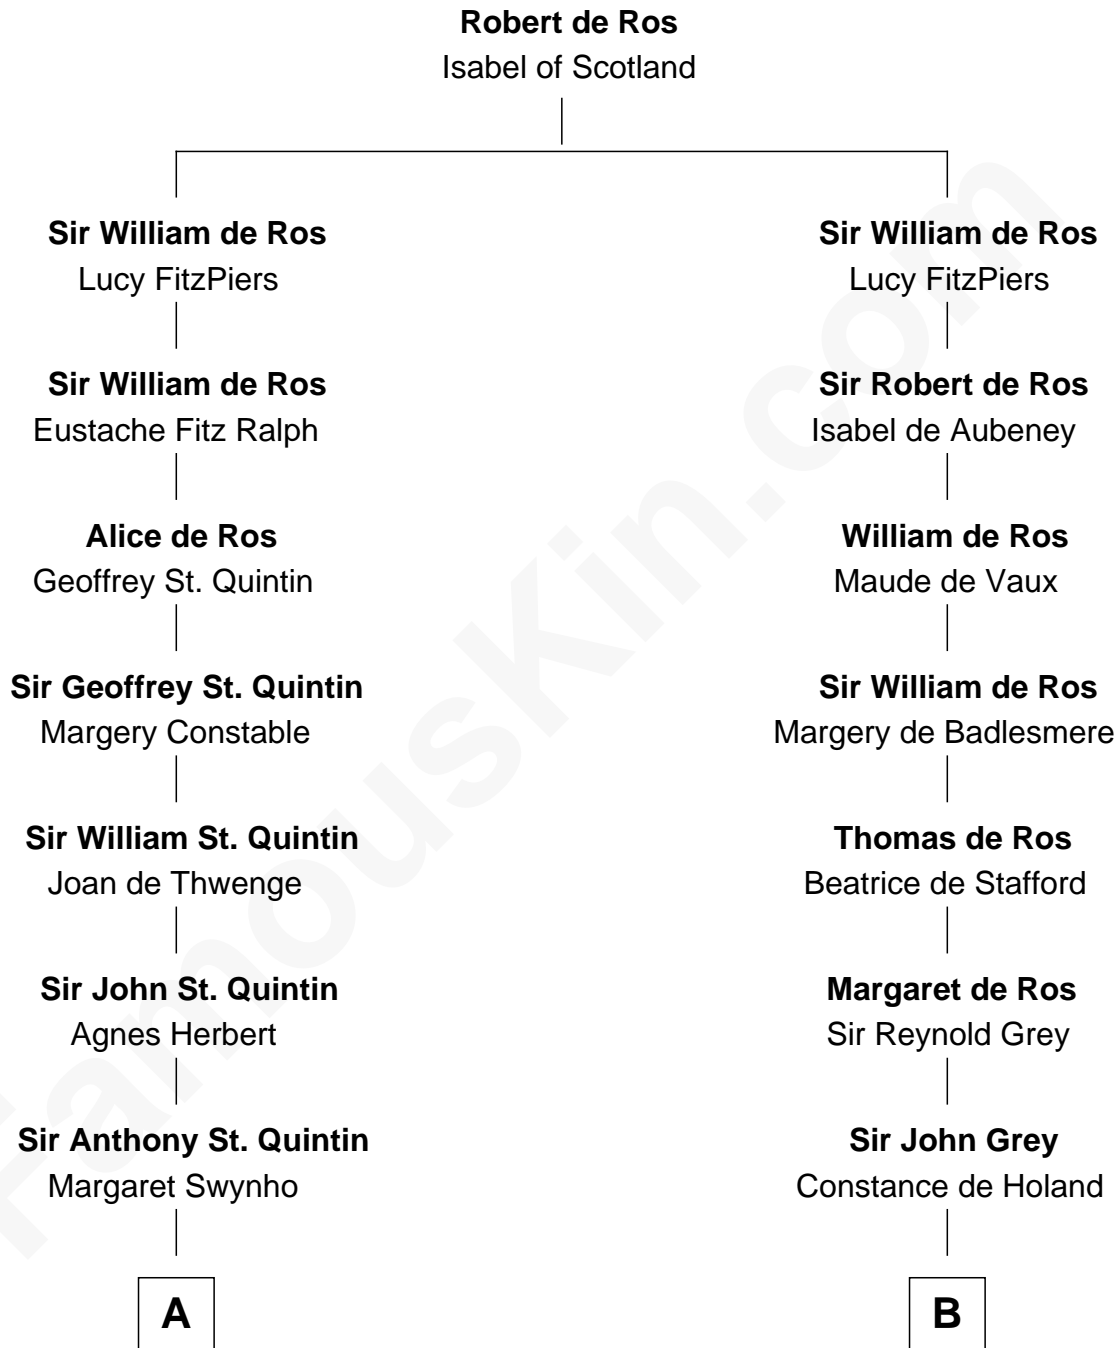

FamousKin.com
Relationship Chart of
General James Longstreet
Confederate Army - U.S. Civil War

19th cousin 1 time removed of
Lt. Gen. James Brudenell
Leader of the "Charge of the Light Brigade"

C

James FitzRandolph
Deliverance Coward

Hannah FitzRandolph
William Longstreet

James Longstreet
Mary Anna Dent

General James Longstreet
Confederate Army - U.S. Civil War

D

Anne Bishopp
Robert Brudenell

Robert Brudenell
Penelope Anne Cooke

Lt. Gen. James Brudenell
Charge of the Light Brigade Leader