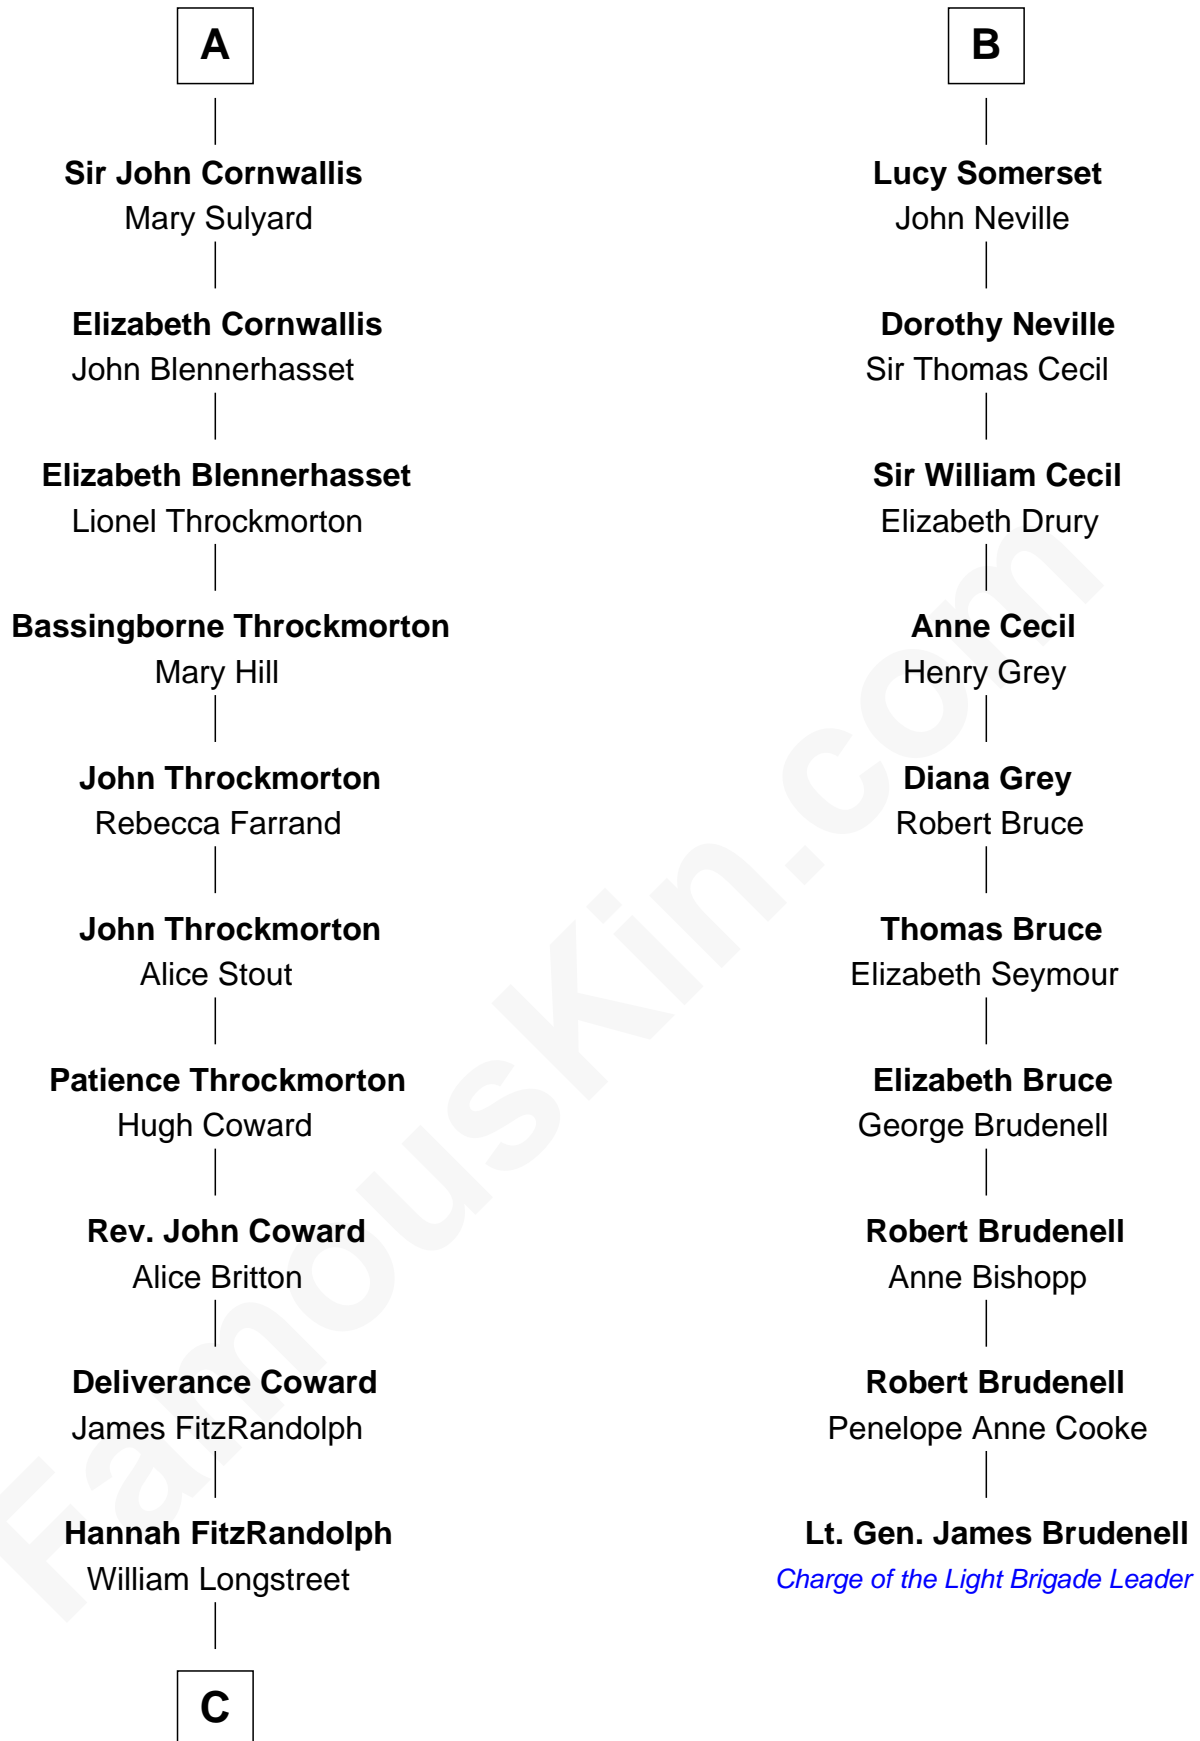

FamousKin.com
Relationship Chart of
General James Longstreet
Confederate Army - U.S. Civil War

16th cousin 2 times removed of

Lt. Gen. James Brudenell
Leader of the "Charge of the Light Brigade"

C

James Longstreet

Mary Anna Dent

General James Longstreet

Confederate Army - U.S. Civil War

FamousKin.com