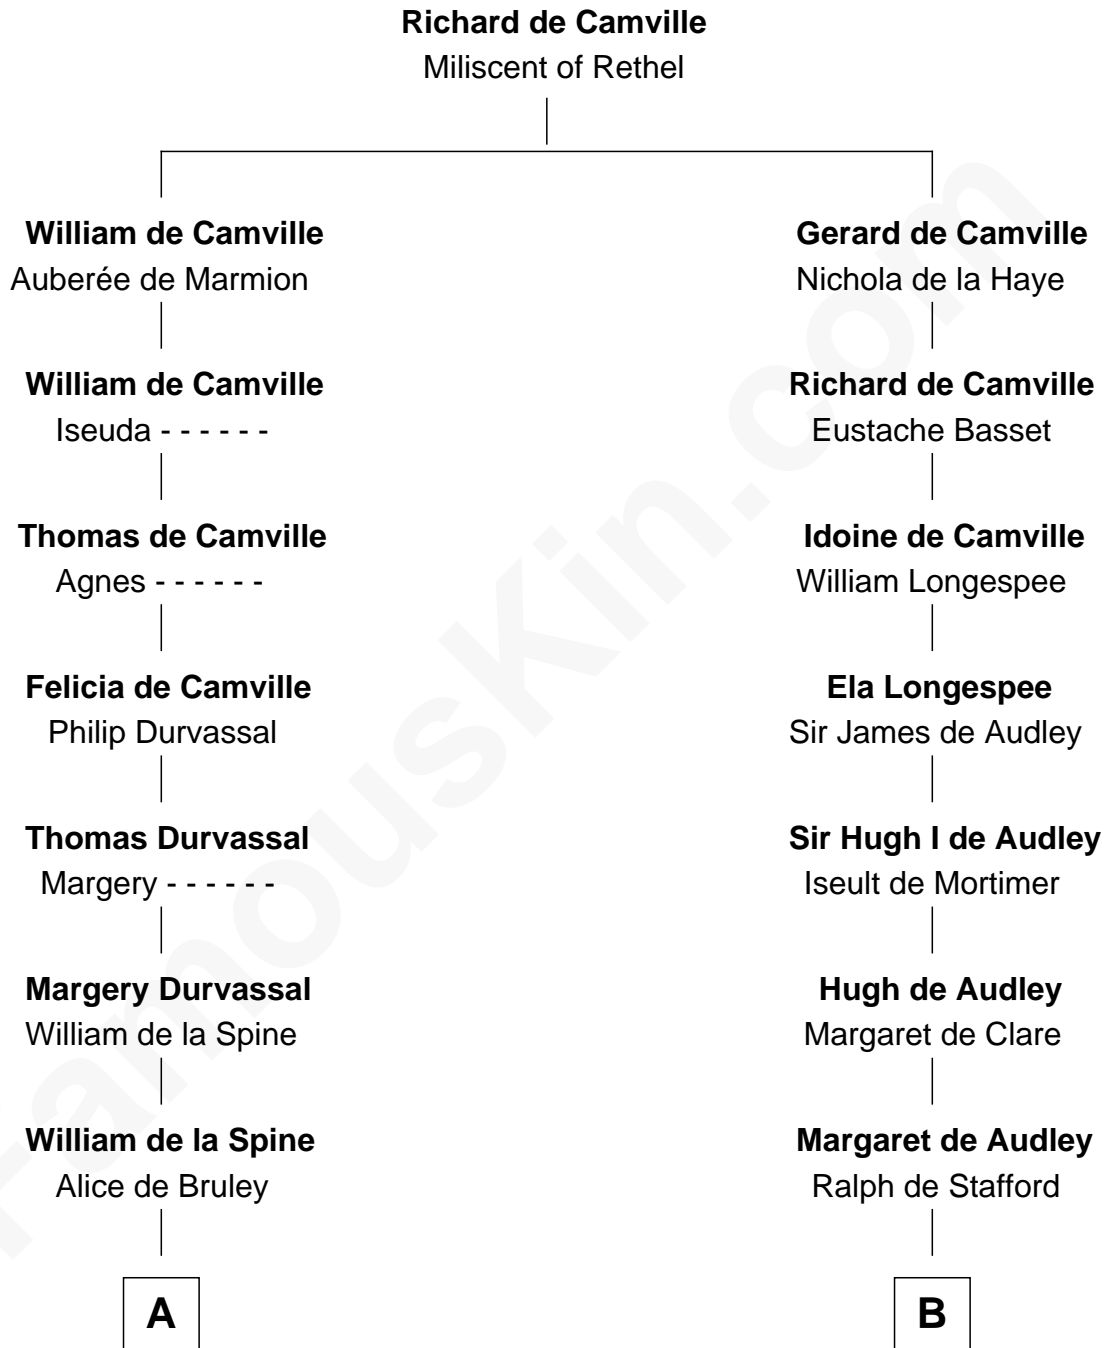

FamousKin.com
Relationship Chart of
General James Longstreet
Confederate Army - U.S. Civil War
 18th cousin 3 times removed of

Jonathan Swift
Author of Gulliver's Travels

C

George Dent
Anne Herbert

John Dent
Sarah Marshall

Thomas Marshall Dent
Anne Magruder

Mary Anna Dent
James Longstreet

General James Longstreet
Confederate Army - U.S. Civil War

D

Jonathan Swift
Abigail Erick

Jonathan Swift
Author of Gulliver's Travels

FamousKin.com