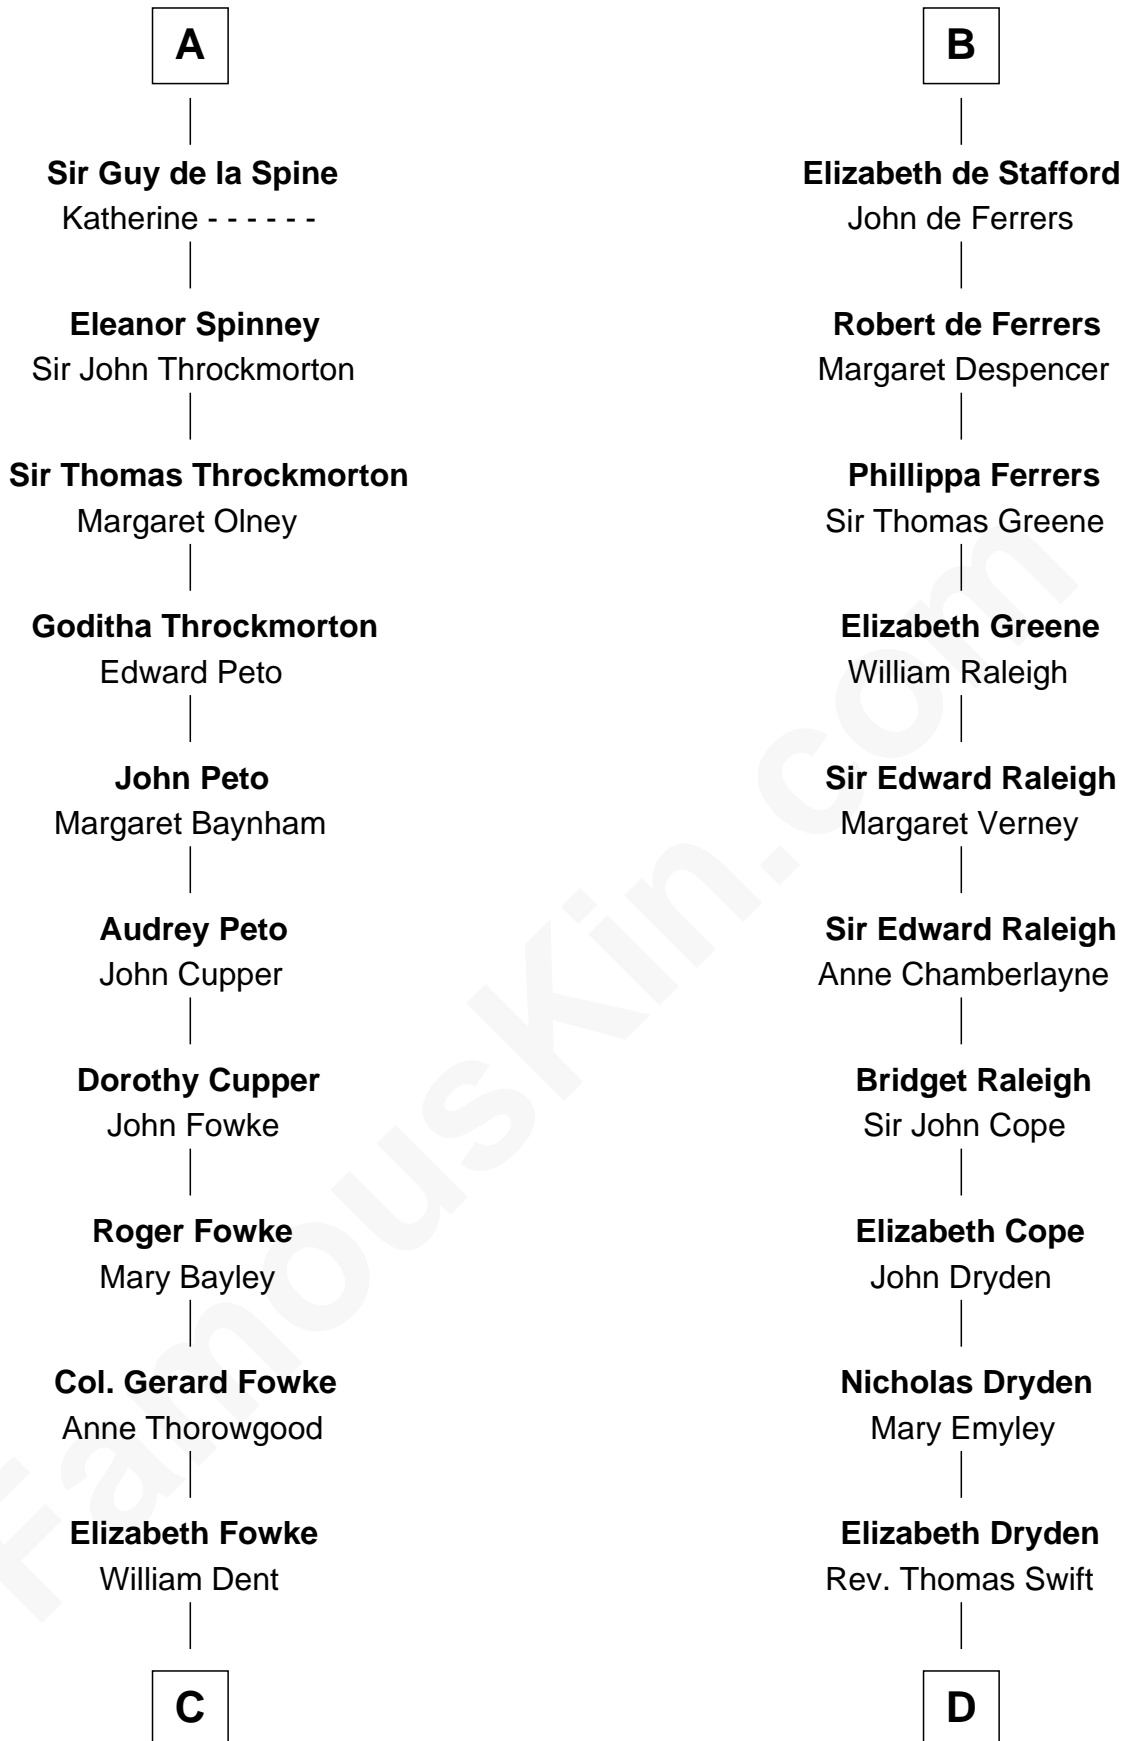

FamousKin.com
Relationship Chart of
General James Longstreet
Confederate Army - U.S. Civil War
 18th cousin 3 times removed of

Jonathan Swift
Author of Gulliver's Travels

C

George Dent
Anne Herbert

John Dent
Sarah Marshall

Thomas Marshall Dent
Anne Magruder

Mary Anna Dent
James Longstreet

General James Longstreet
Confederate Army - U.S. Civil War

D

Jonathan Swift
Abigail Erick

Jonathan Swift
Author of Gulliver's Travels

FamousKin.com