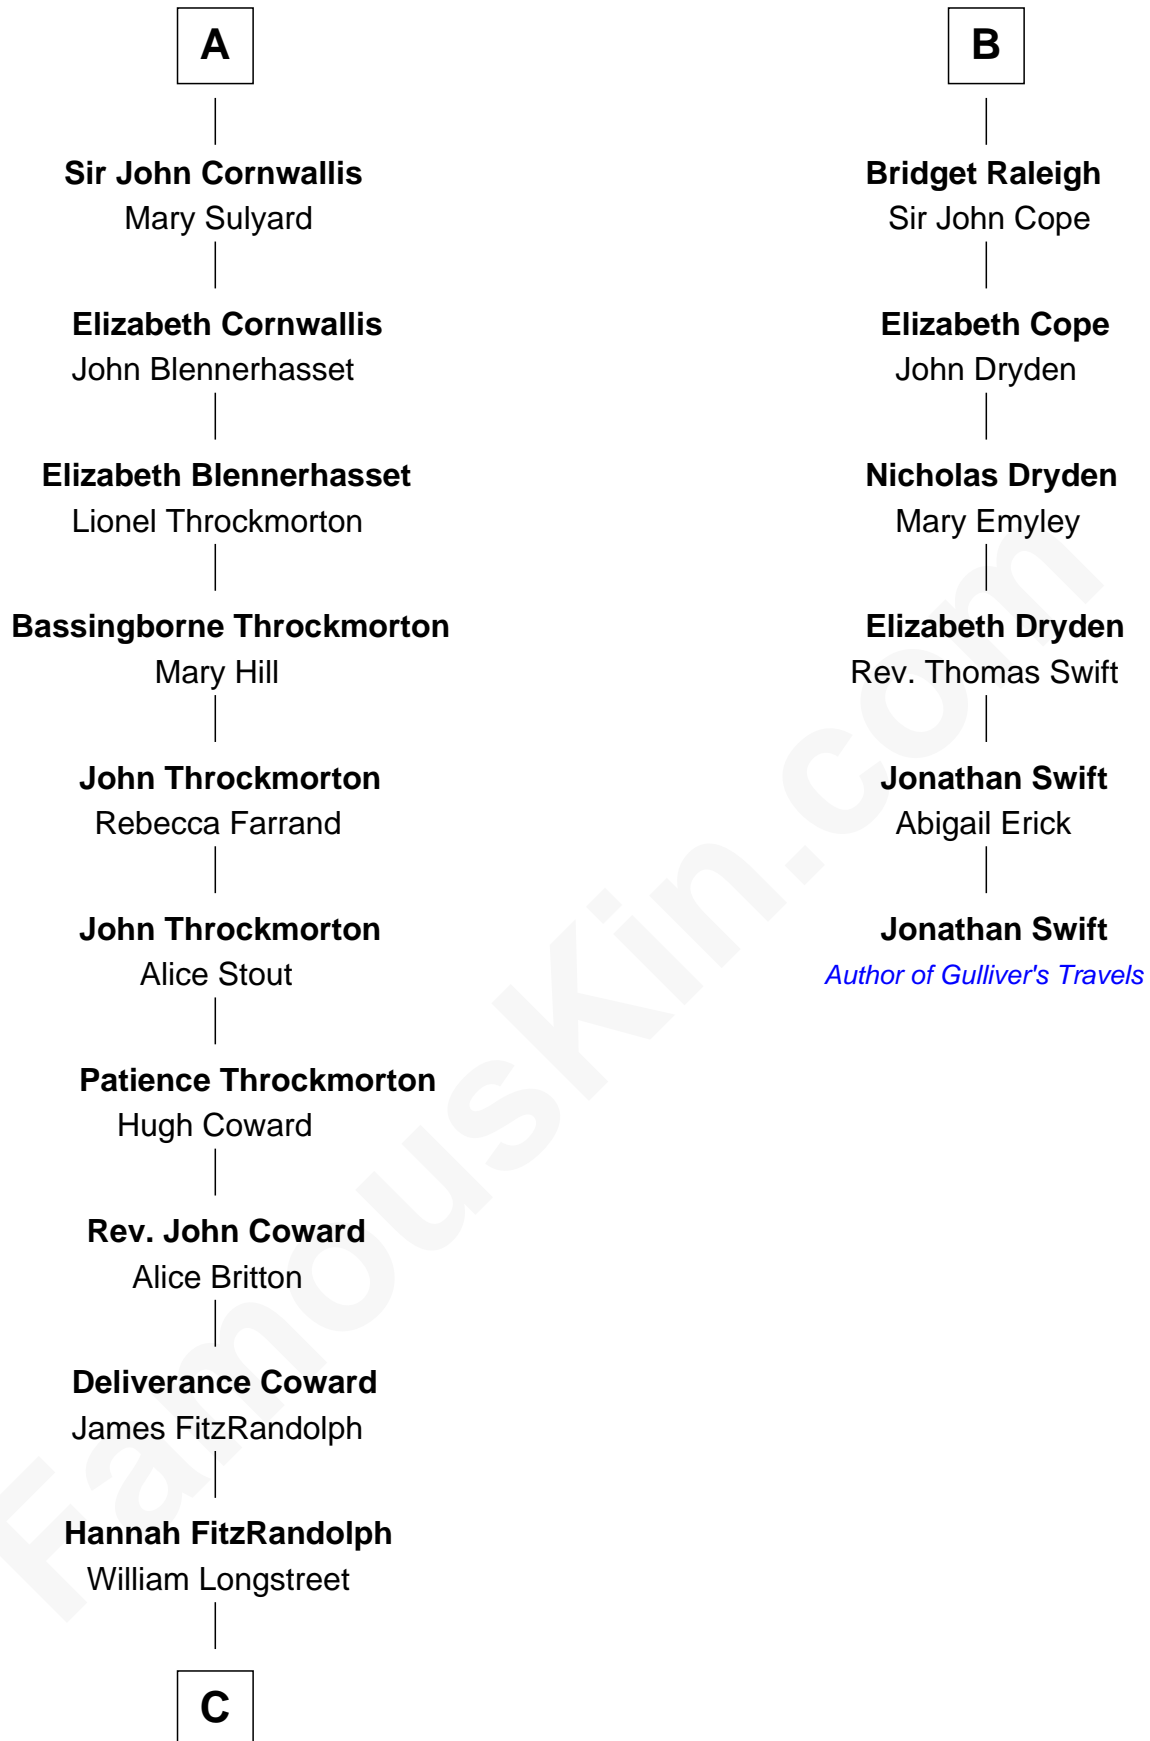

**FamousKin.com**  
**Relationship Chart of**  
**General James Longstreet**  
*Confederate Army - U.S. Civil War*  
 12th cousin 6 times removed of

**Jonathan Swift**  
*Author of Gulliver's Travels*

C

James Longstreet

Mary Anna Dent

General James Longstreet

*Confederate Army - U.S. Civil War*

FamousKin.com