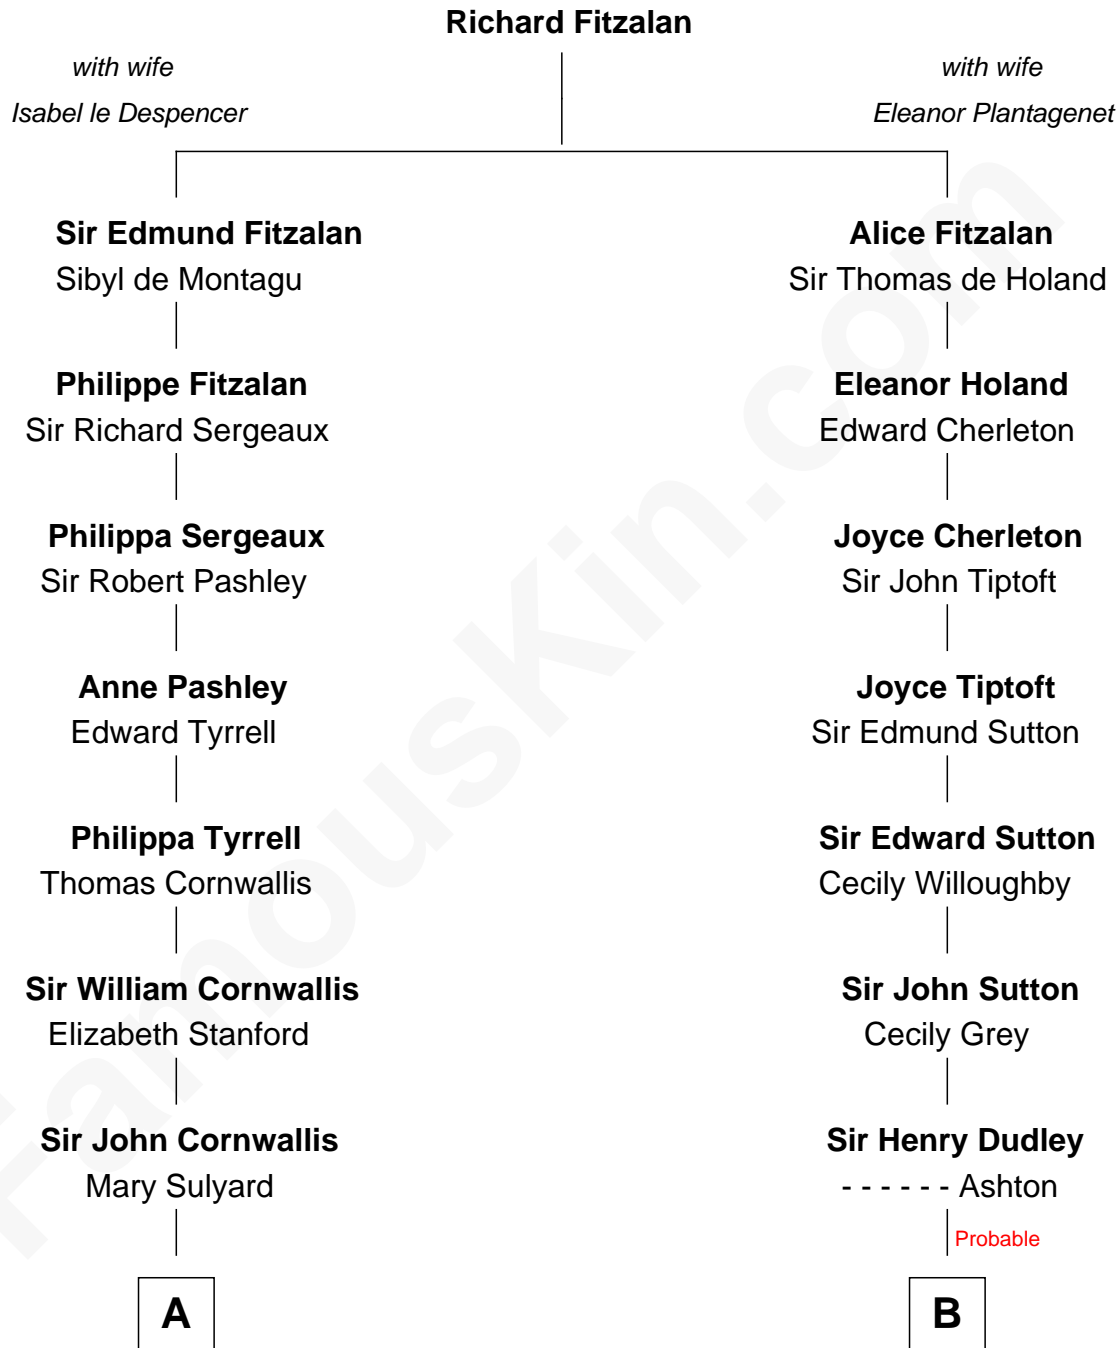

FamousKin.com
Relationship Chart of
General James Longstreet
Confederate Army - U.S. Civil War
 17th cousin 2 times removed of

George Hamilton
TV and Movie Actor

C

Lillian C. Gilman

Harry Fuller Hamilton

George William Hamilton