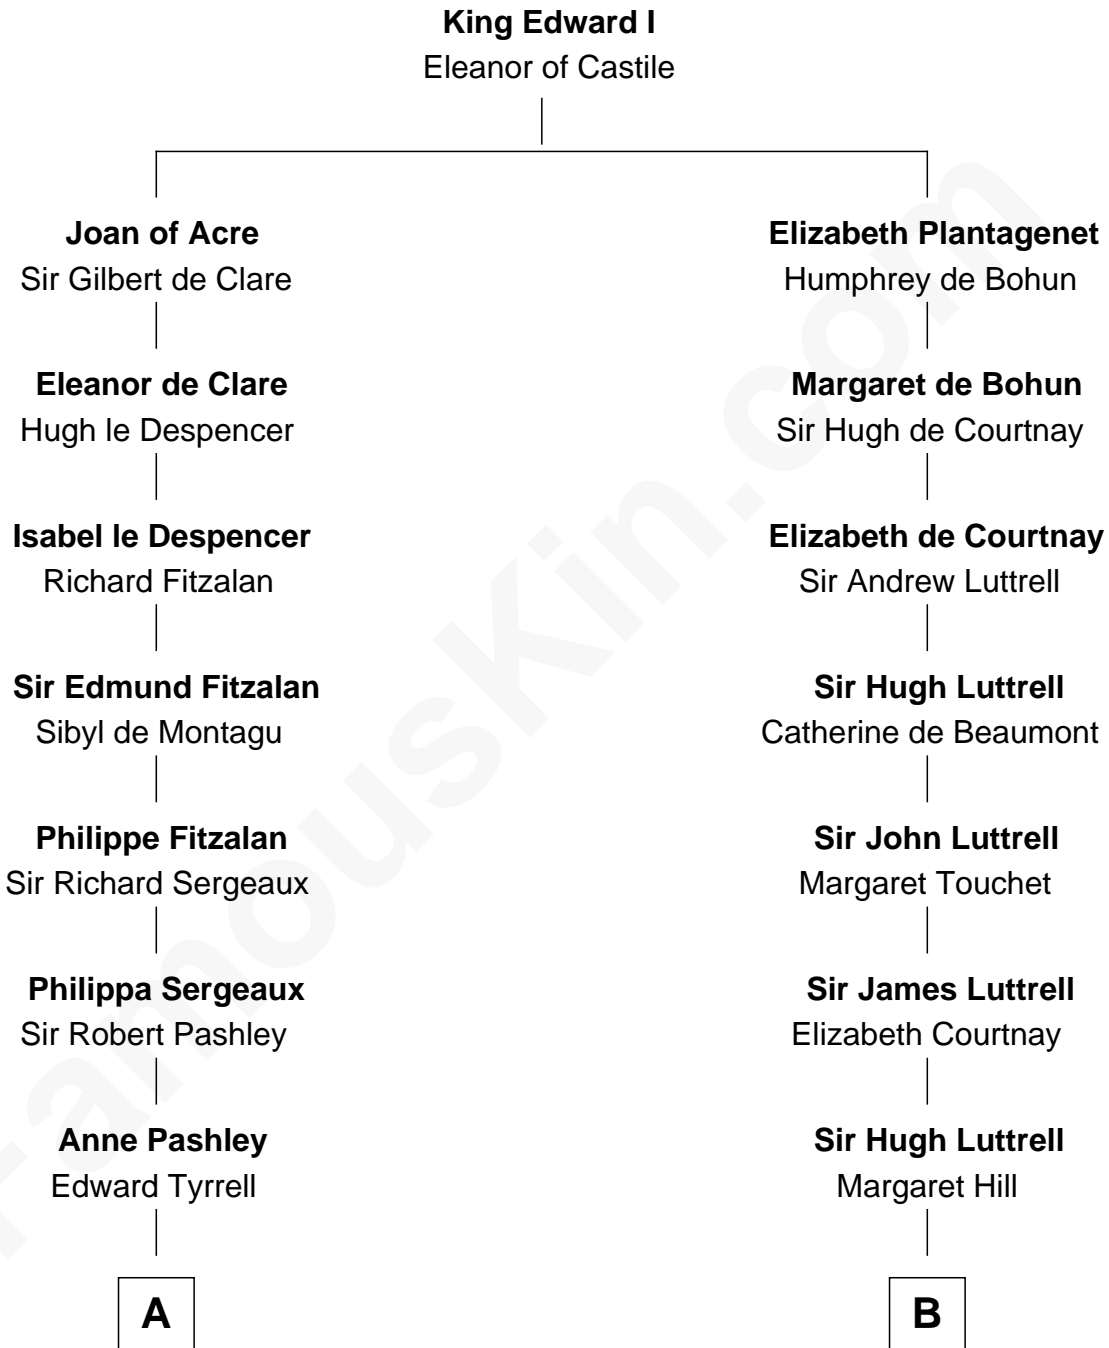

**FamousKin.com**  
**Relationship Chart of**  
**General James Longstreet**  
*Confederate Army - U.S. Civil War*  
 17th cousin 3 times removed of

**Herman Melville**  
*Author of Moby Dick*

**C**

—  
**Deliverance Coward**

James FitzRandolph

—  
**Hannah FitzRandolph**

William Longstreet

—  
**James Longstreet**

Mary Anna Dent

—  
**General James Longstreet**

*Confederate Army - U.S. Civil War*

FamousKin.com