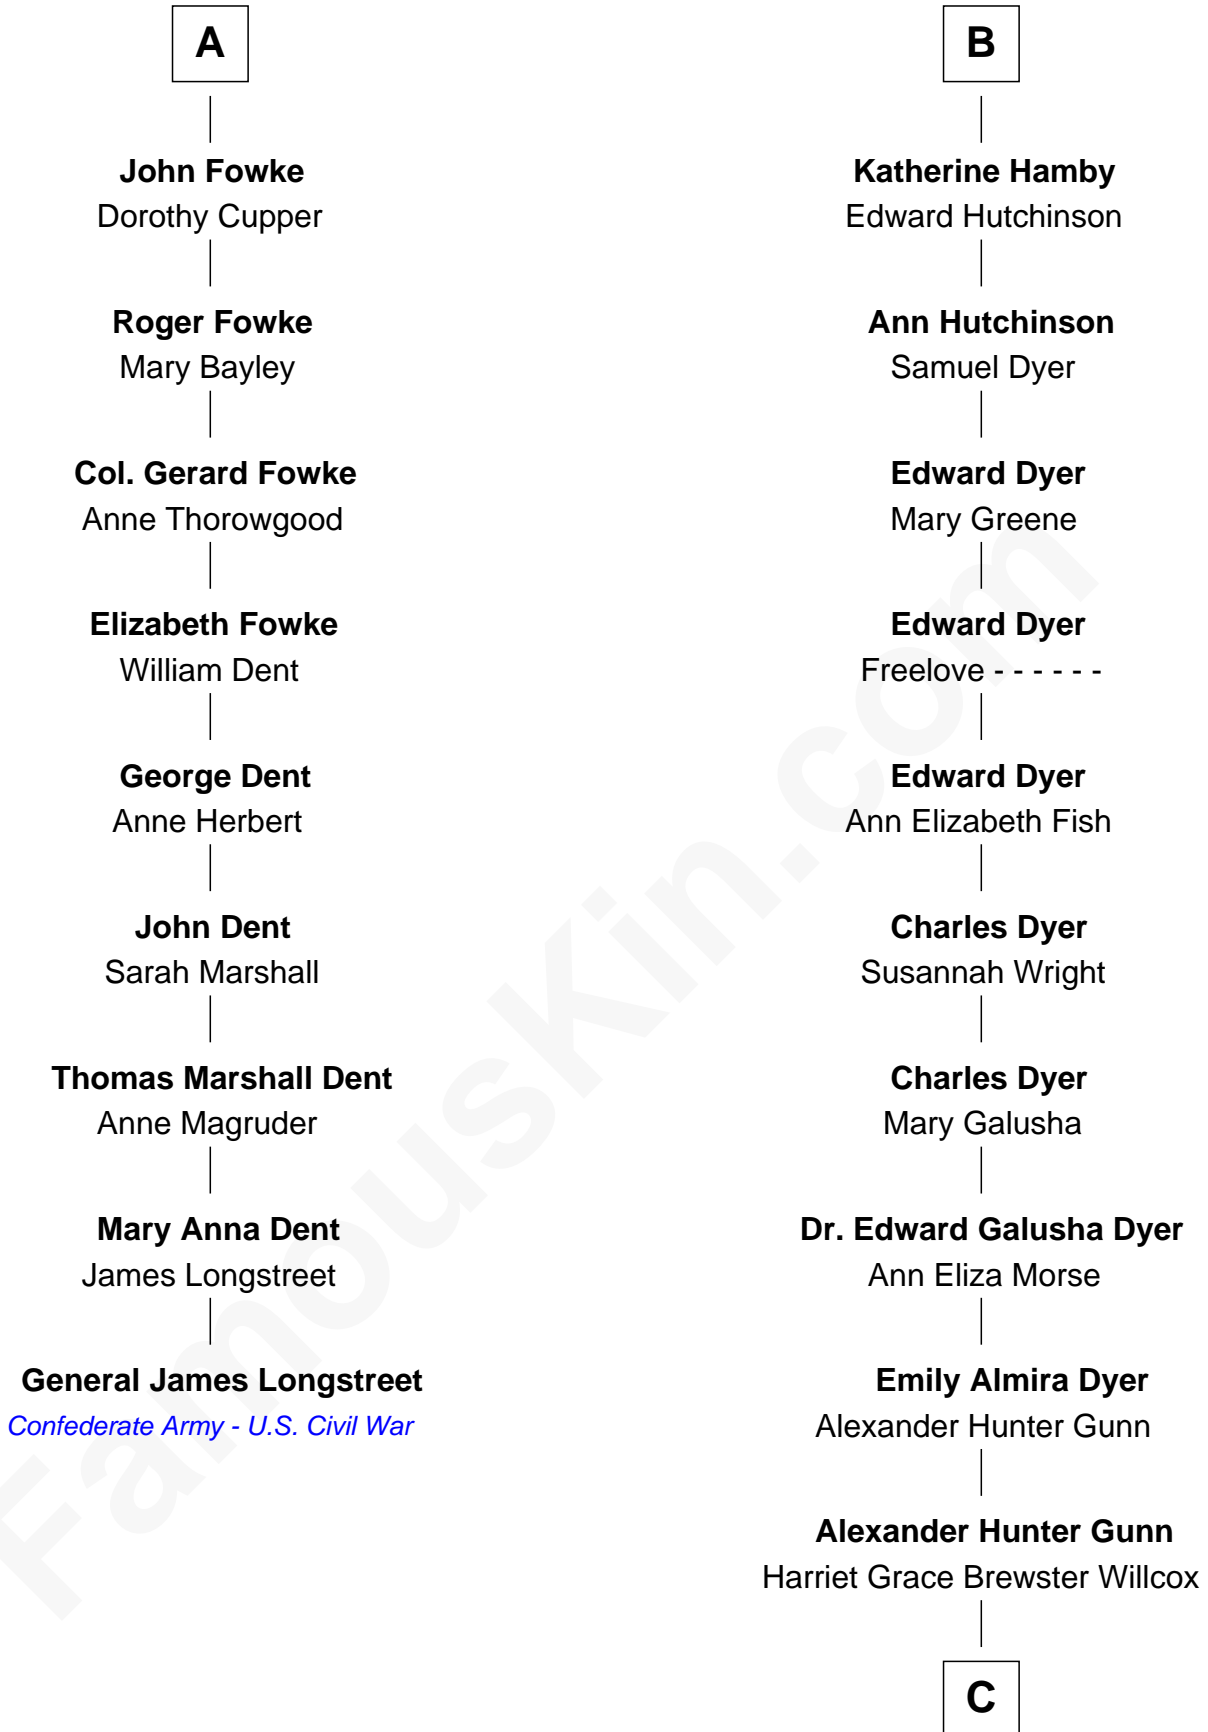

FamousKin.com
Relationship Chart of
General James Longstreet
Confederate Army - U.S. Civil War
 15th cousin 4 times removed of

Elisabeth Shue
TV and Movie Actress

Sir Baldwin Freville
 Maude le Scrope

Joyce Freville
 Sir Roger Aston

Sir Robert Aston
 Isabel Brereton

John Aston
 Elizabeth Delves

Margaret Aston
 John Kinnersley

Isabel Kinnersley
 John Bradshaw

Anne Bradshaw
 John Fowke

Francis Fowke
 Jane Raynsford

A

Margaret Freville
 Sir Hugh Willoughby

Margery Willoughby
 Sir Godfrey Hilton

Elizabeth Hilton
 Richard Thimbleby

Anne Thimbleby
 John Booth

Eleanor Booth
 Edward Hamby

William Hamby
 Margaret Blewett

Robert Hamby
 Elizabeth Arnold

B

C

Mary Brewster Gunn
Adoniram Judson Wells

Anne Brewster Wells
James William Shue

Elisabeth Shue
TV and Movie Actress

FamousKin.com