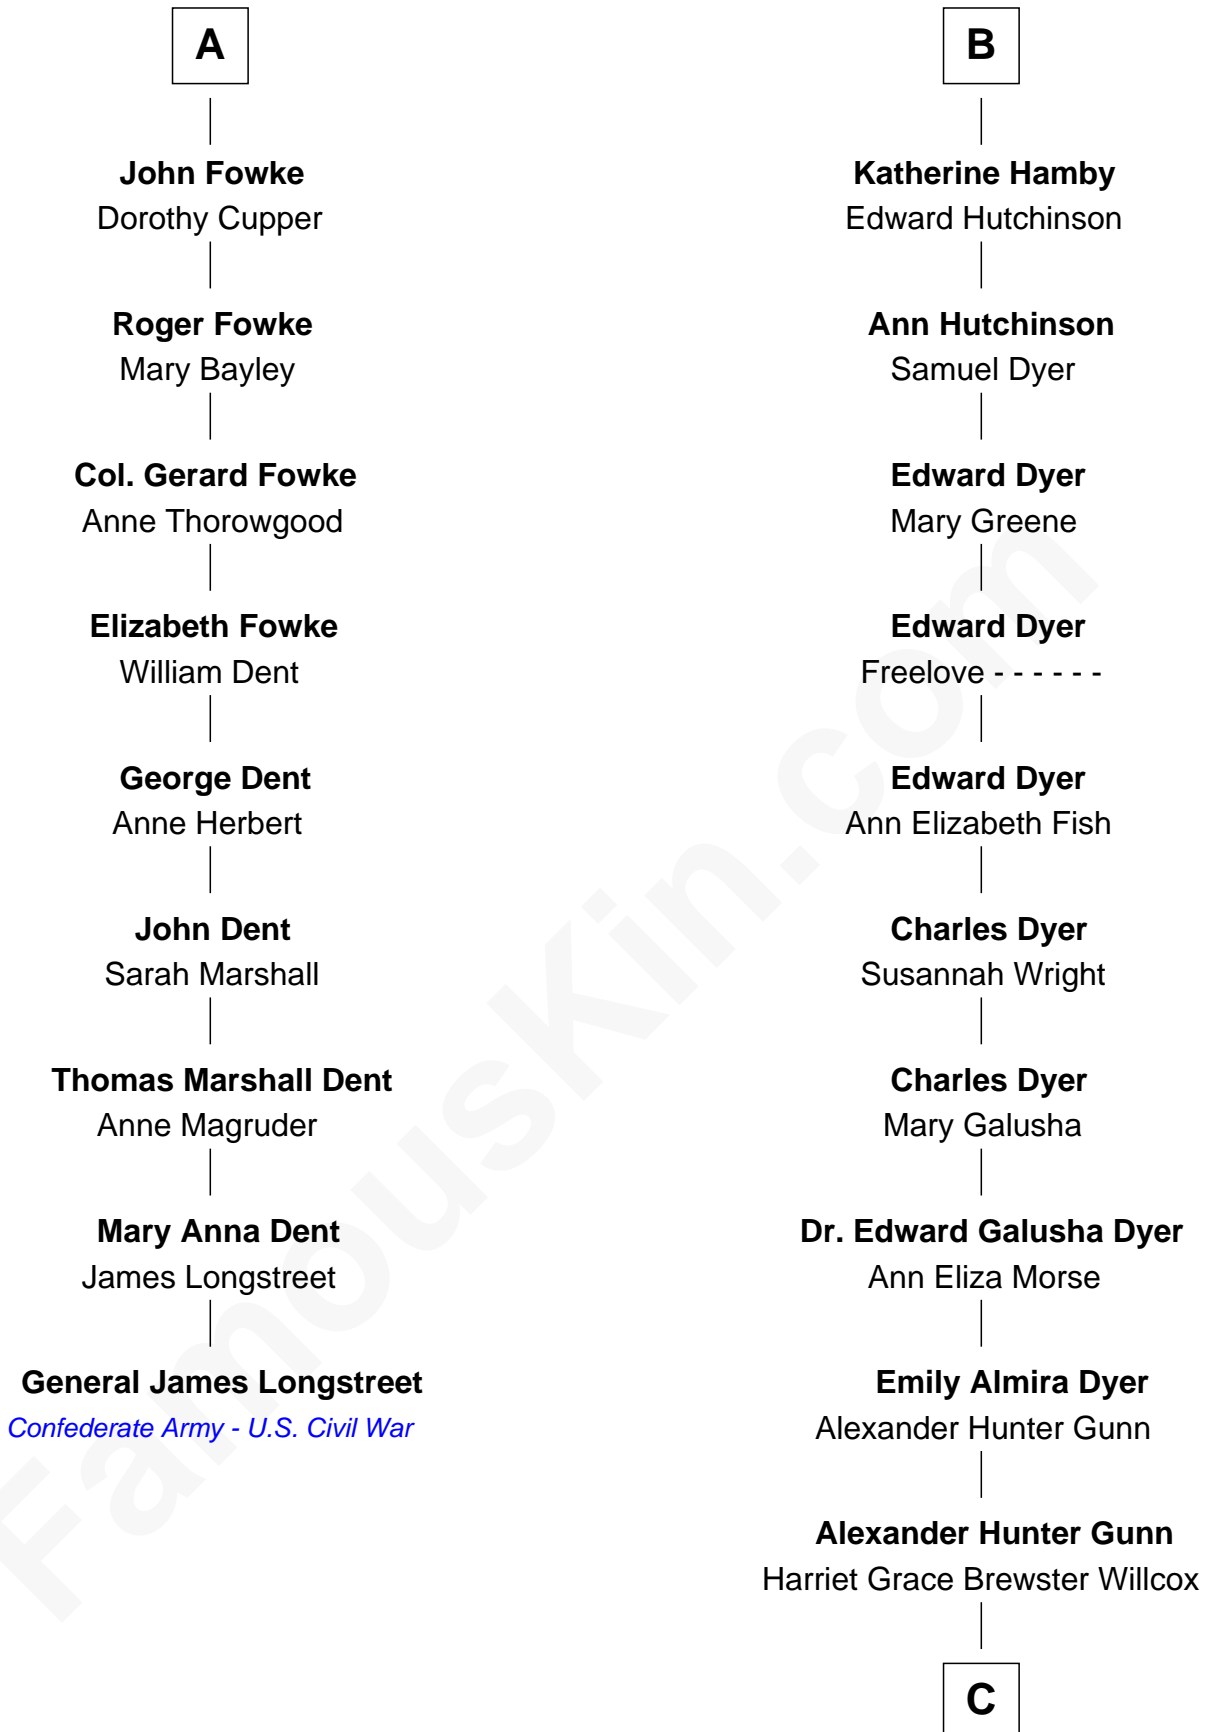

FamousKin.com
Relationship Chart of
General James Longstreet
Confederate Army - U.S. Civil War
 15th cousin 4 times removed of

Andrew Shue
TV Actor

Sir Baldwin Freville
 Maude le Scrope

C

Mary Brewster Gunn
Adoniram Judson Wells

Anne Brewster Wells
James William Shue

Andrew Shue
TV Actor

FamousKin.com