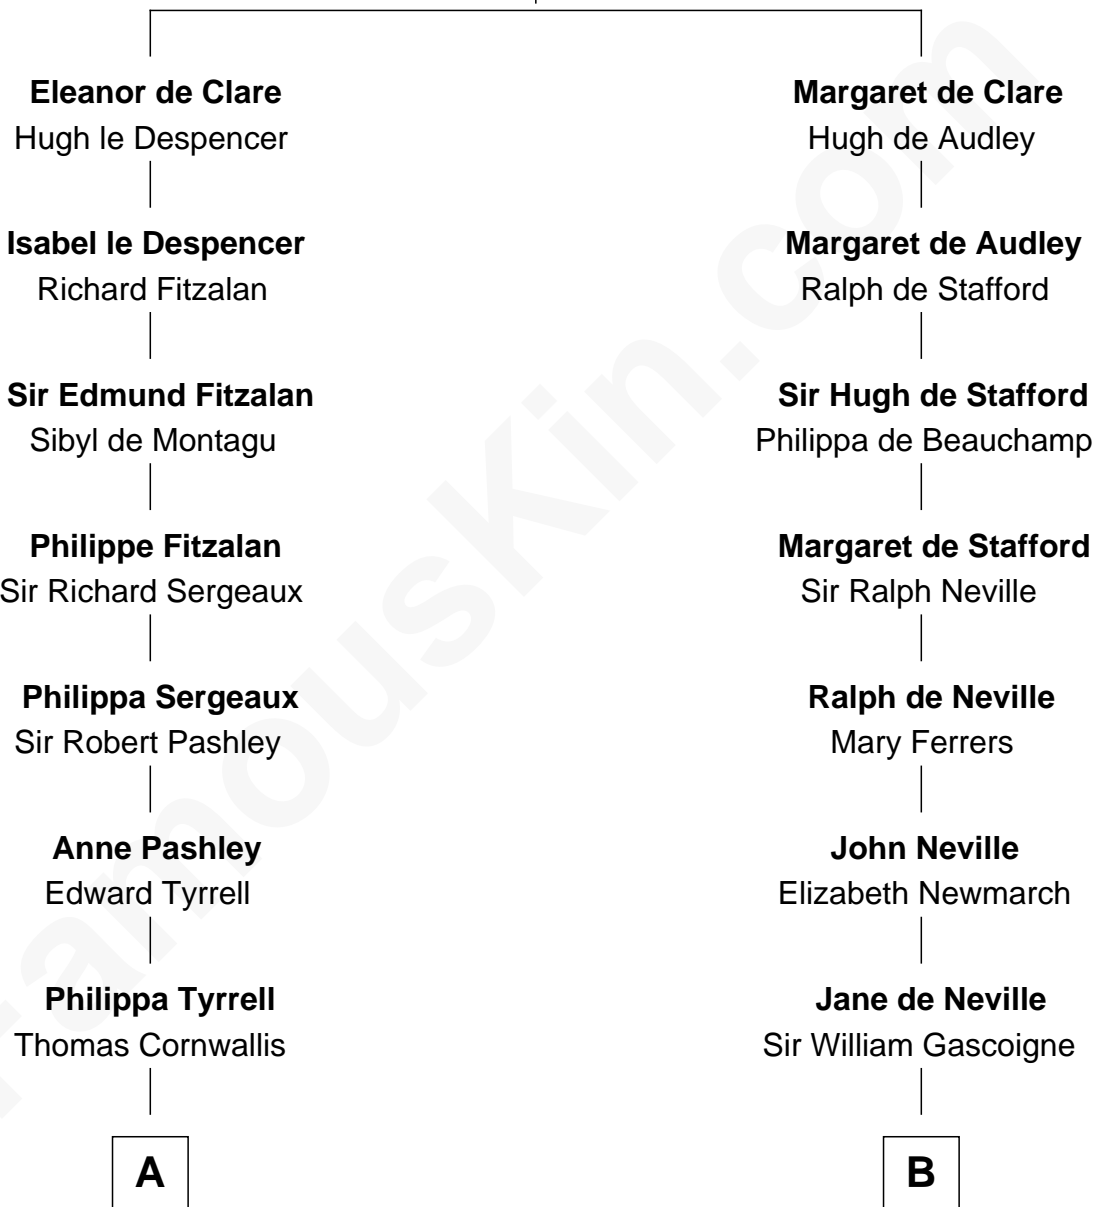

FamousKin.com
Relationship Chart of
General James Longstreet
Confederate Army - U.S. Civil War

19th cousin 1 time removed of
Charles A. Pillsbury
Co-Founder of C.A. Pillsbury Co.

Sir Gilbert de Clare
 Joan of Acre

C

Hannah FitzRandolph

William Longstreet

James Longstreet

Mary Anna Dent

General James Longstreet

Confederate Army - U.S. Civil War

D