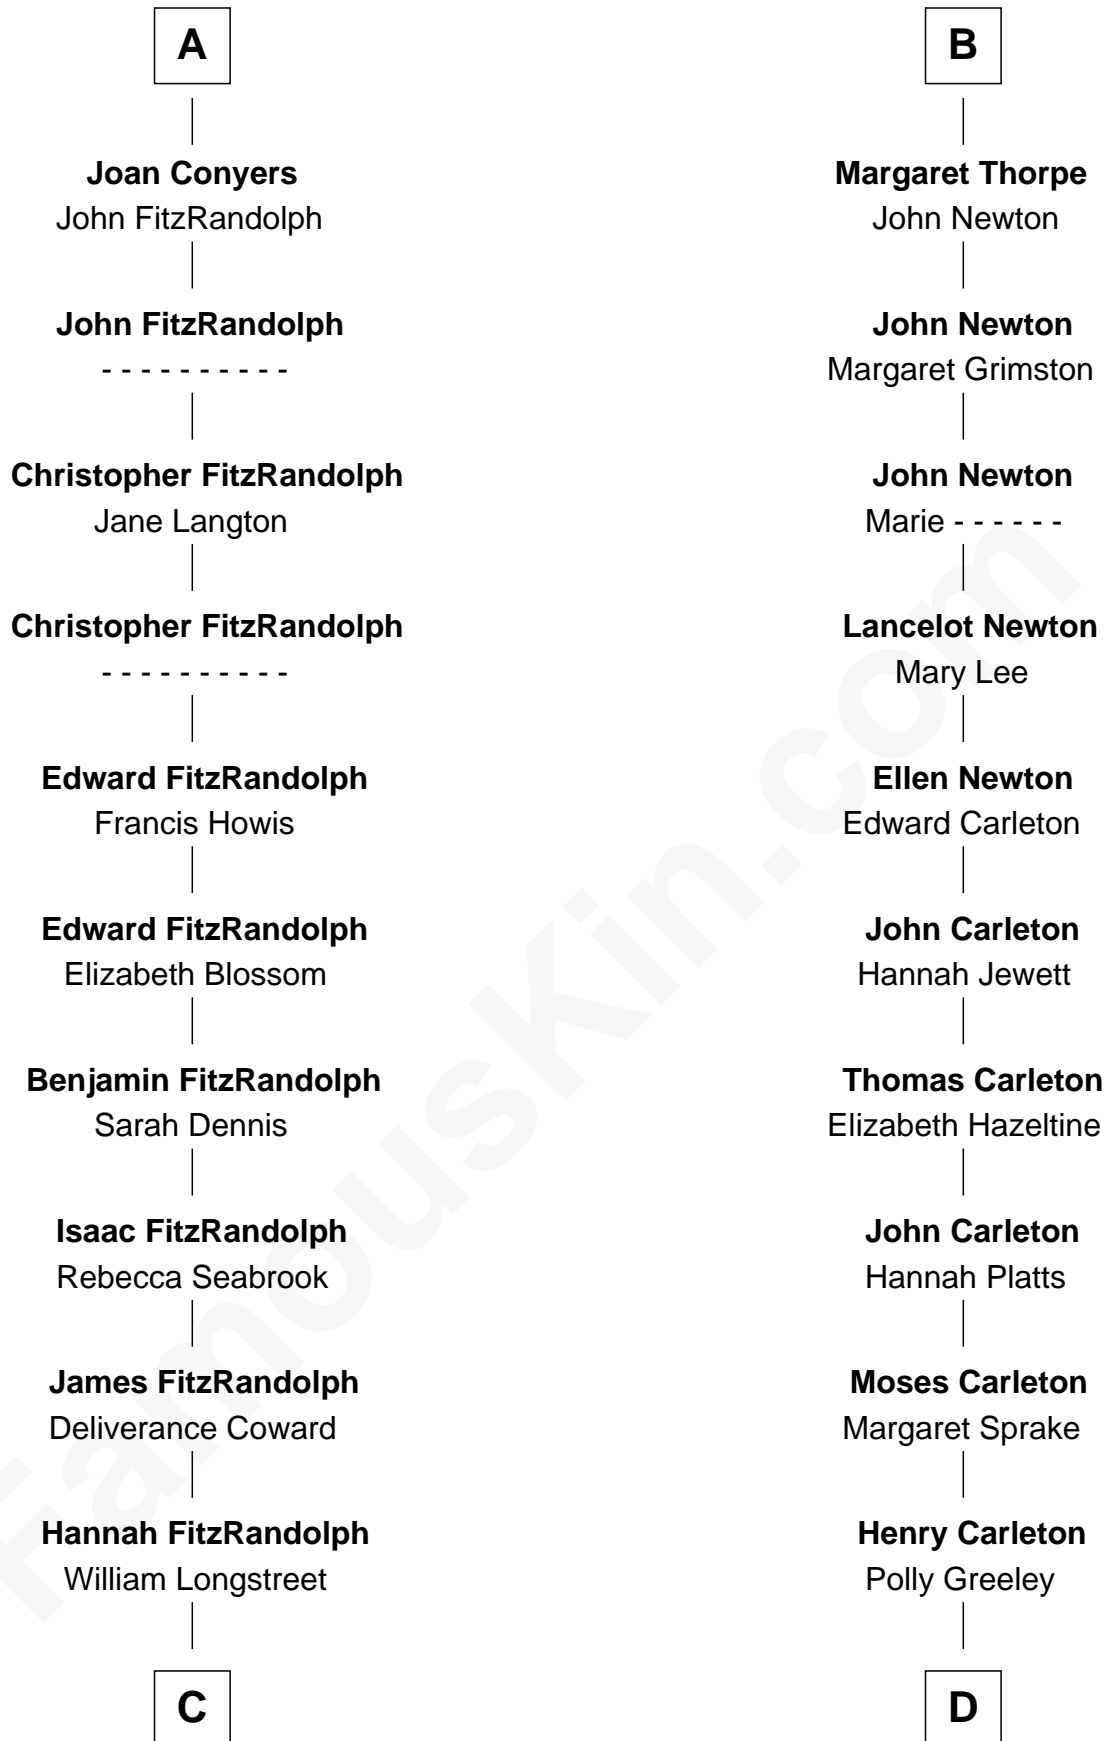

FamousKin.com
Relationship Chart of
General James Longstreet
Confederate Army - U.S. Civil War

18th cousin of

Charles A. Pillsbury
Co-Founder of C.A. Pillsbury Co.

Sir William de Ros
 Eustache Fitz Ralph

C

James Longstreet

Mary Anna Dent

General James Longstreet

Confederate Army - U.S. Civil War

D

Margaret Sprague Carleton

George Alfred Pillsbury