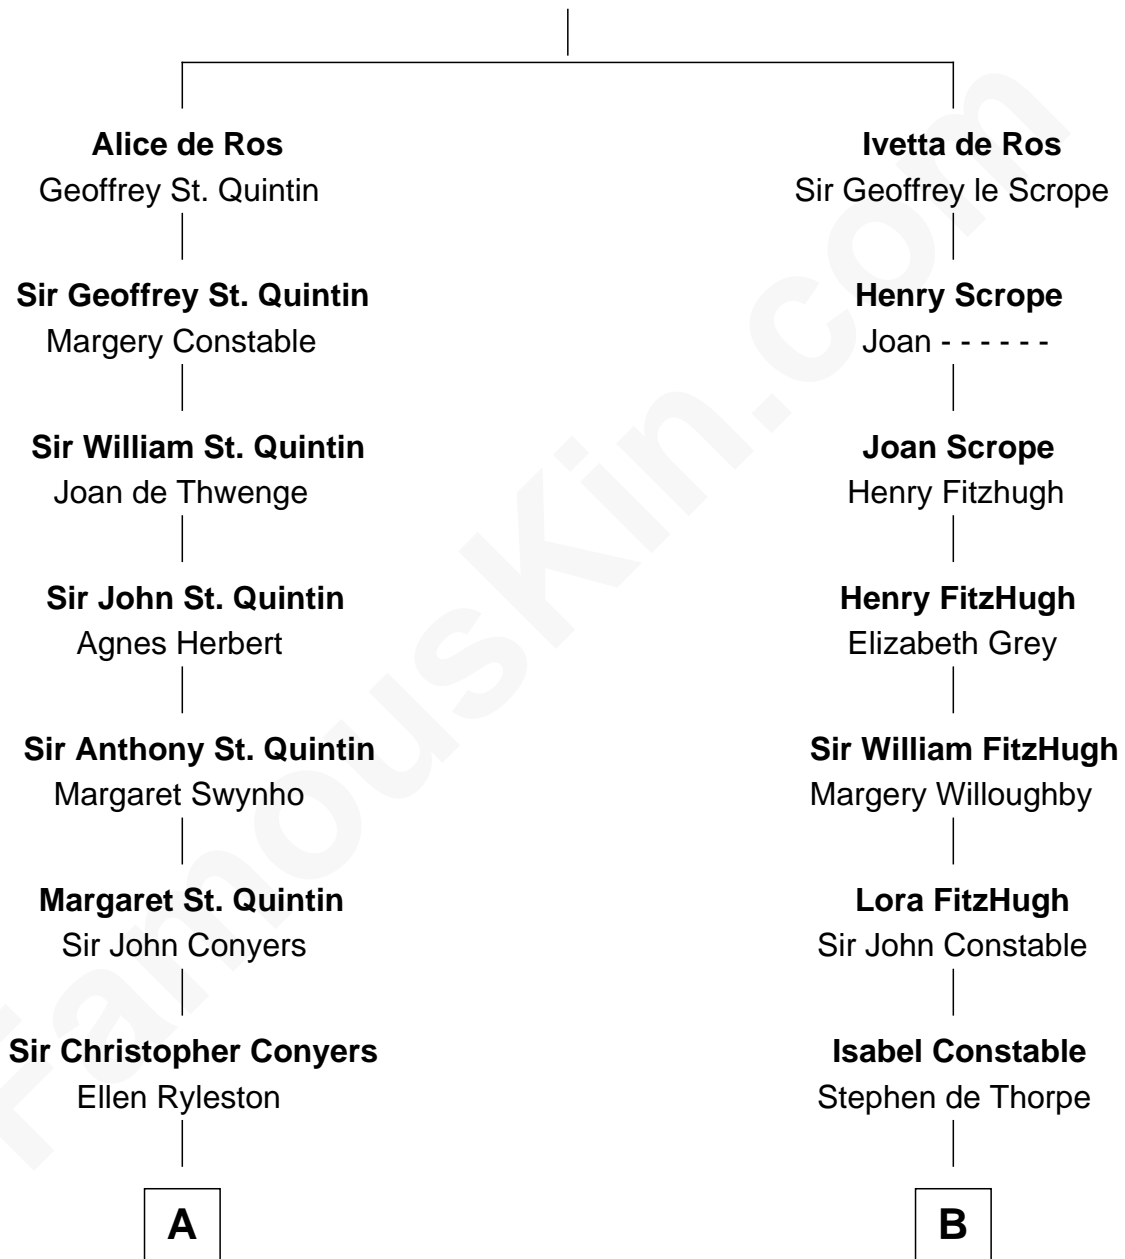

FamousKin.com
Relationship Chart of
General James Longstreet
Confederate Army - U.S. Civil War

18th cousin of

Charles A. Pillsbury
Co-Founder of C.A. Pillsbury Co.

Sir William de Ros
 Eustache Fitz Ralph

C

James Longstreet

Mary Anna Dent

General James Longstreet

Confederate Army - U.S. Civil War

D

Margaret Sprague Carleton

George Alfred Pillsbury