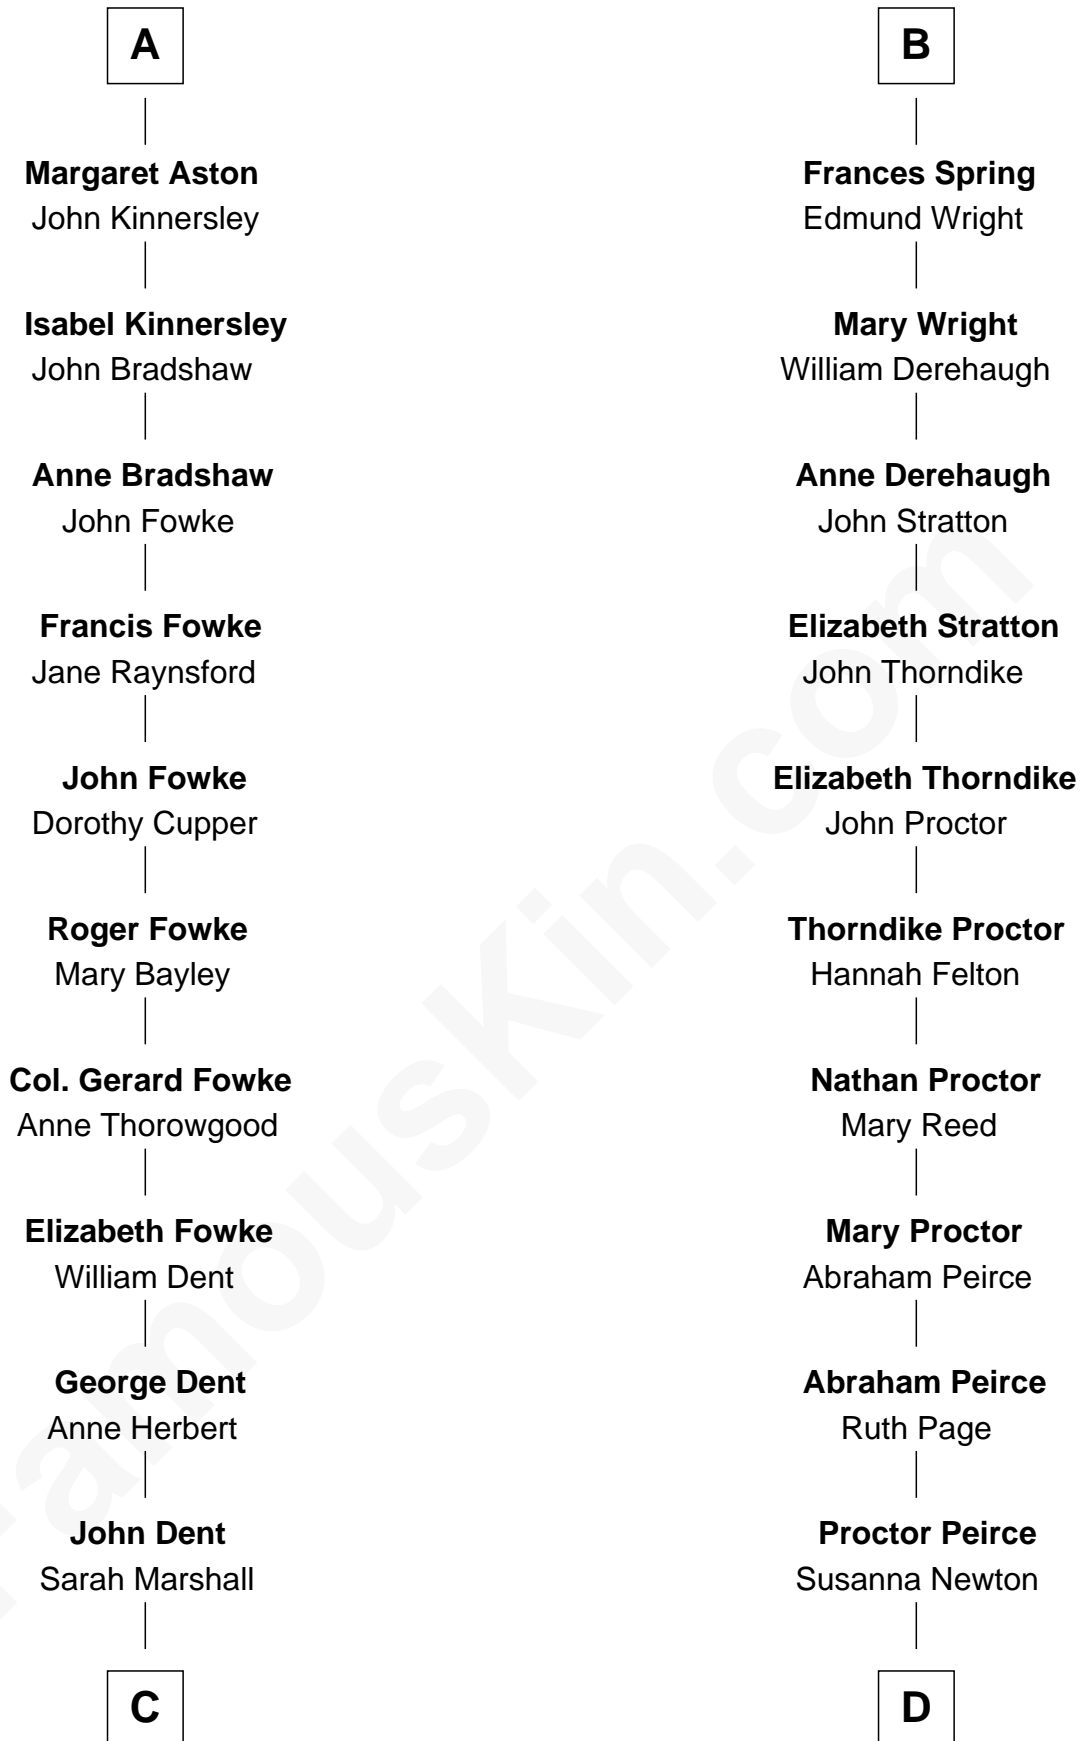

Sir John de Tibetot

**Sir Robert de Tibetot**

Margaret Deincourt

**Elizabeth de Tibetot**

Sir Philip le Despencer

**Margery Despencer**

Sir Roger Wentworth

**Henry Wentworth**

Elizabeth Howard

**Margery Wentworth**

Sir William Waldegrave

**Dorothy Waldegrave**

Sir John Spring

**B**

**C**

**Thomas Marshall Dent**

Anne Magruder

**Mary Anna Dent**

James Longstreet

**General James Longstreet**

*Confederate Army - U.S. Civil War*

**D**

**William Peirce**

Ellen Prentiss

**Ellen Prentiss Peirce**

Washington Lithgow

**Arthur Washington Lithgow**

Ina Berenice Robinson

**Arthur Washington Lithgow**

Sarah Jane Price

**John Lithgow**

*Stage, TV, and Movie Actor*