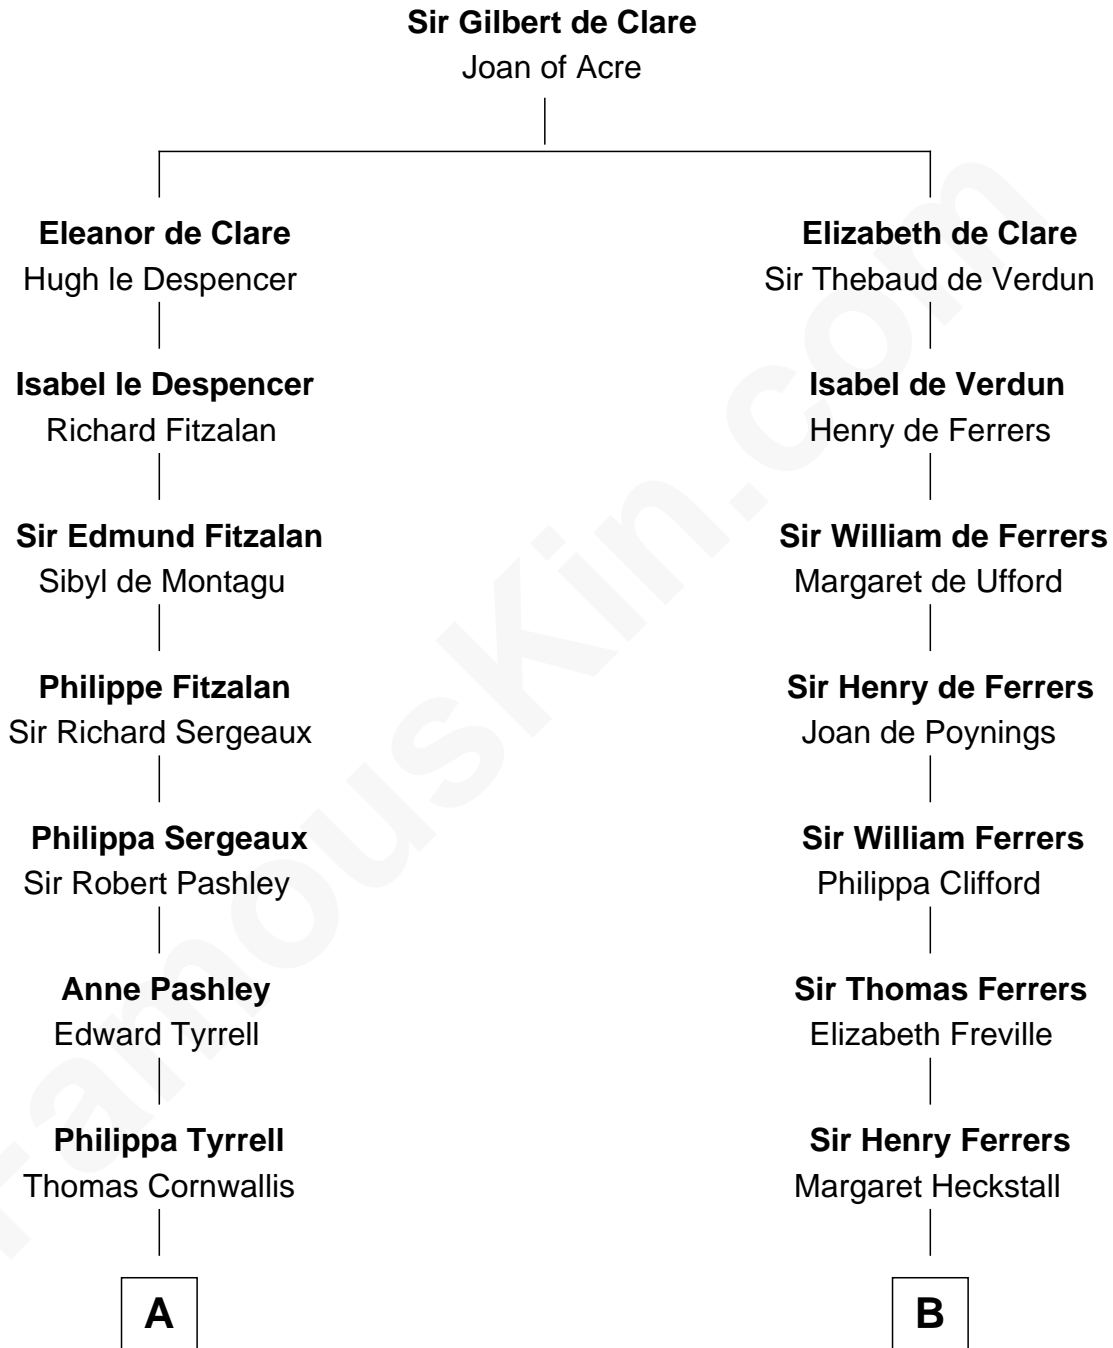

FamousKin.com
Relationship Chart of
General James Longstreet
Confederate Army - U.S. Civil War
 19th cousin 2 times removed of

John McCain
U.S. Senator from Arizona

C

Hannah FitzRandolph

William Longstreet

James Longstreet

Mary Anna Dent

General James Longstreet

Confederate Army - U.S. Civil War

D

Eliza Geddy Fenner

James Vaulx

James Junius Vaulx