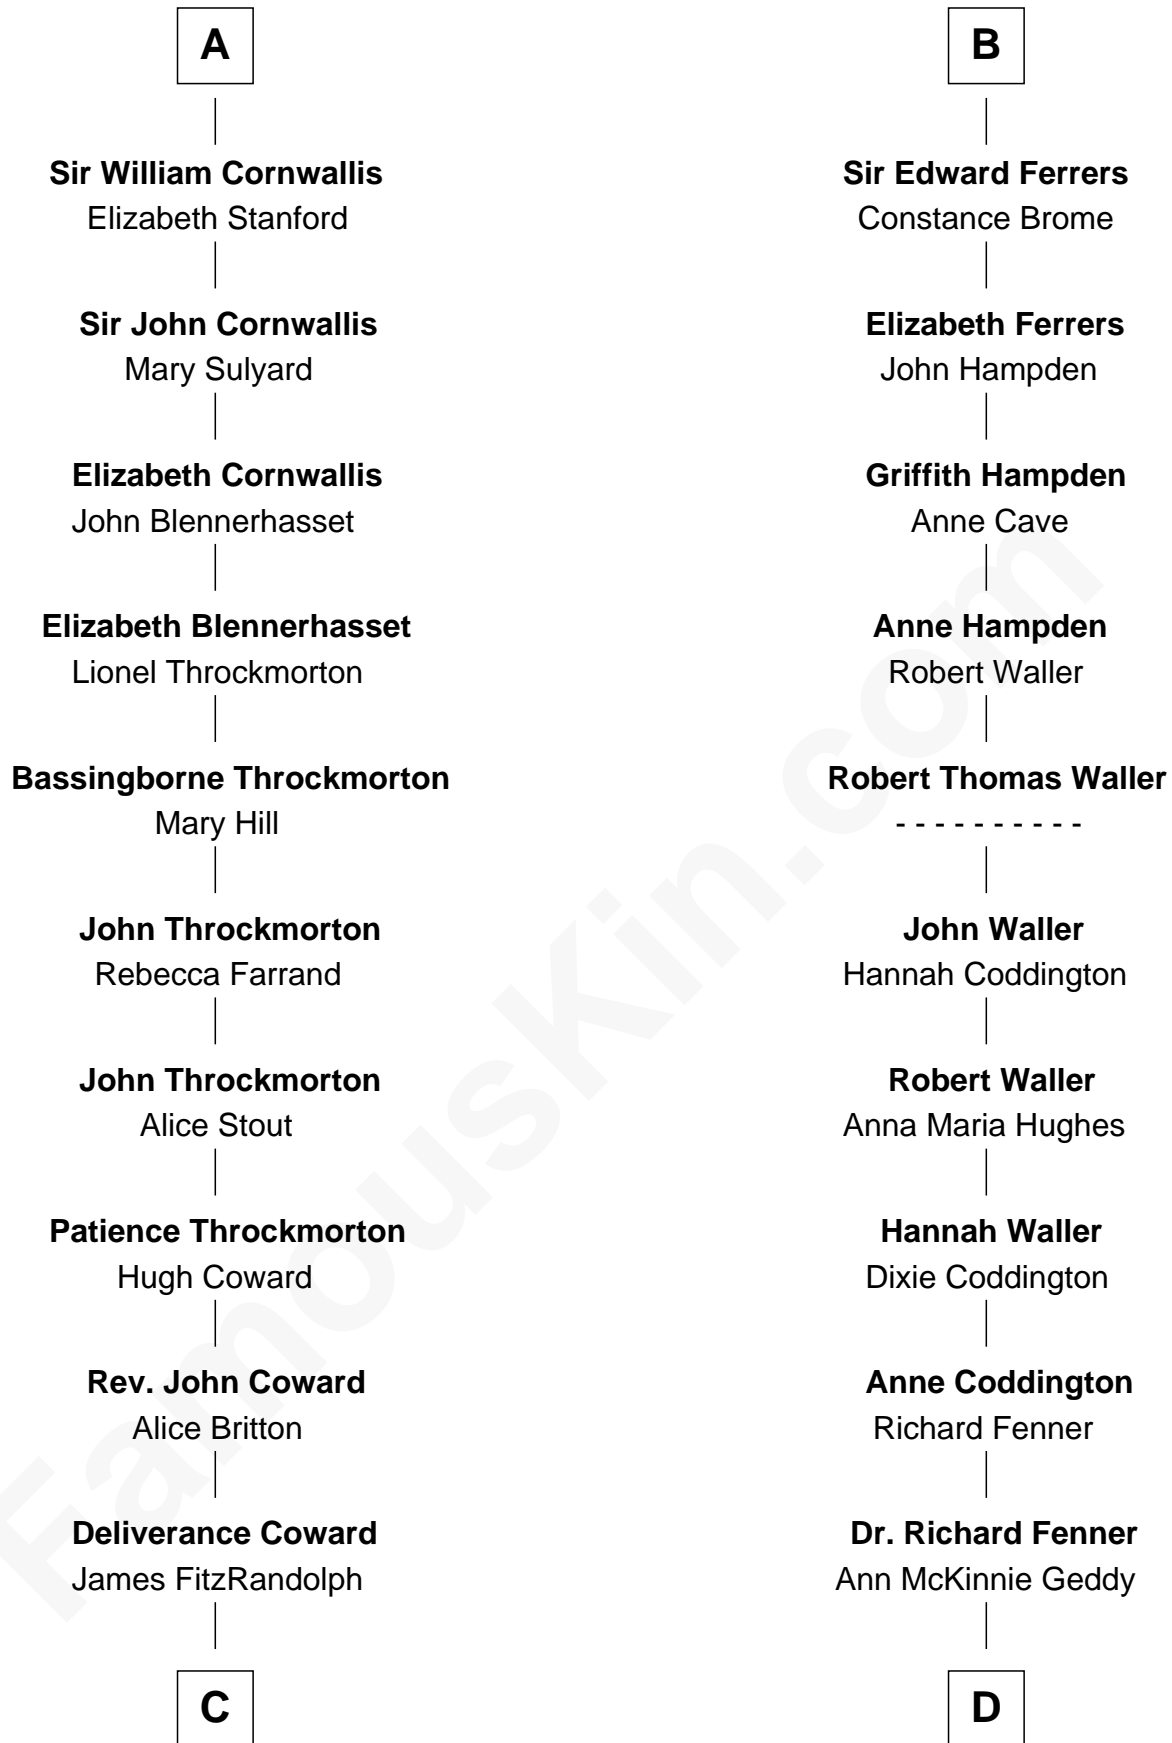

FamousKin.com
Relationship Chart of
General James Longstreet
Confederate Army - U.S. Civil War
 19th cousin 2 times removed of

John McCain
U.S. Senator from Arizona

C

Hannah FitzRandolph

William Longstreet

James Longstreet

Mary Anna Dent

General James Longstreet

Confederate Army - U.S. Civil War

D

Eliza Geddy Fenner

James Vaulx

James Junius Vaulx

Margaret Garside

Katherine Davey Vaulx

Adm. John Sidney McCain

Adm. John Sidney McCain

Roberta Wright

John McCain

U.S. Senator from Arizona

FamousKin.com