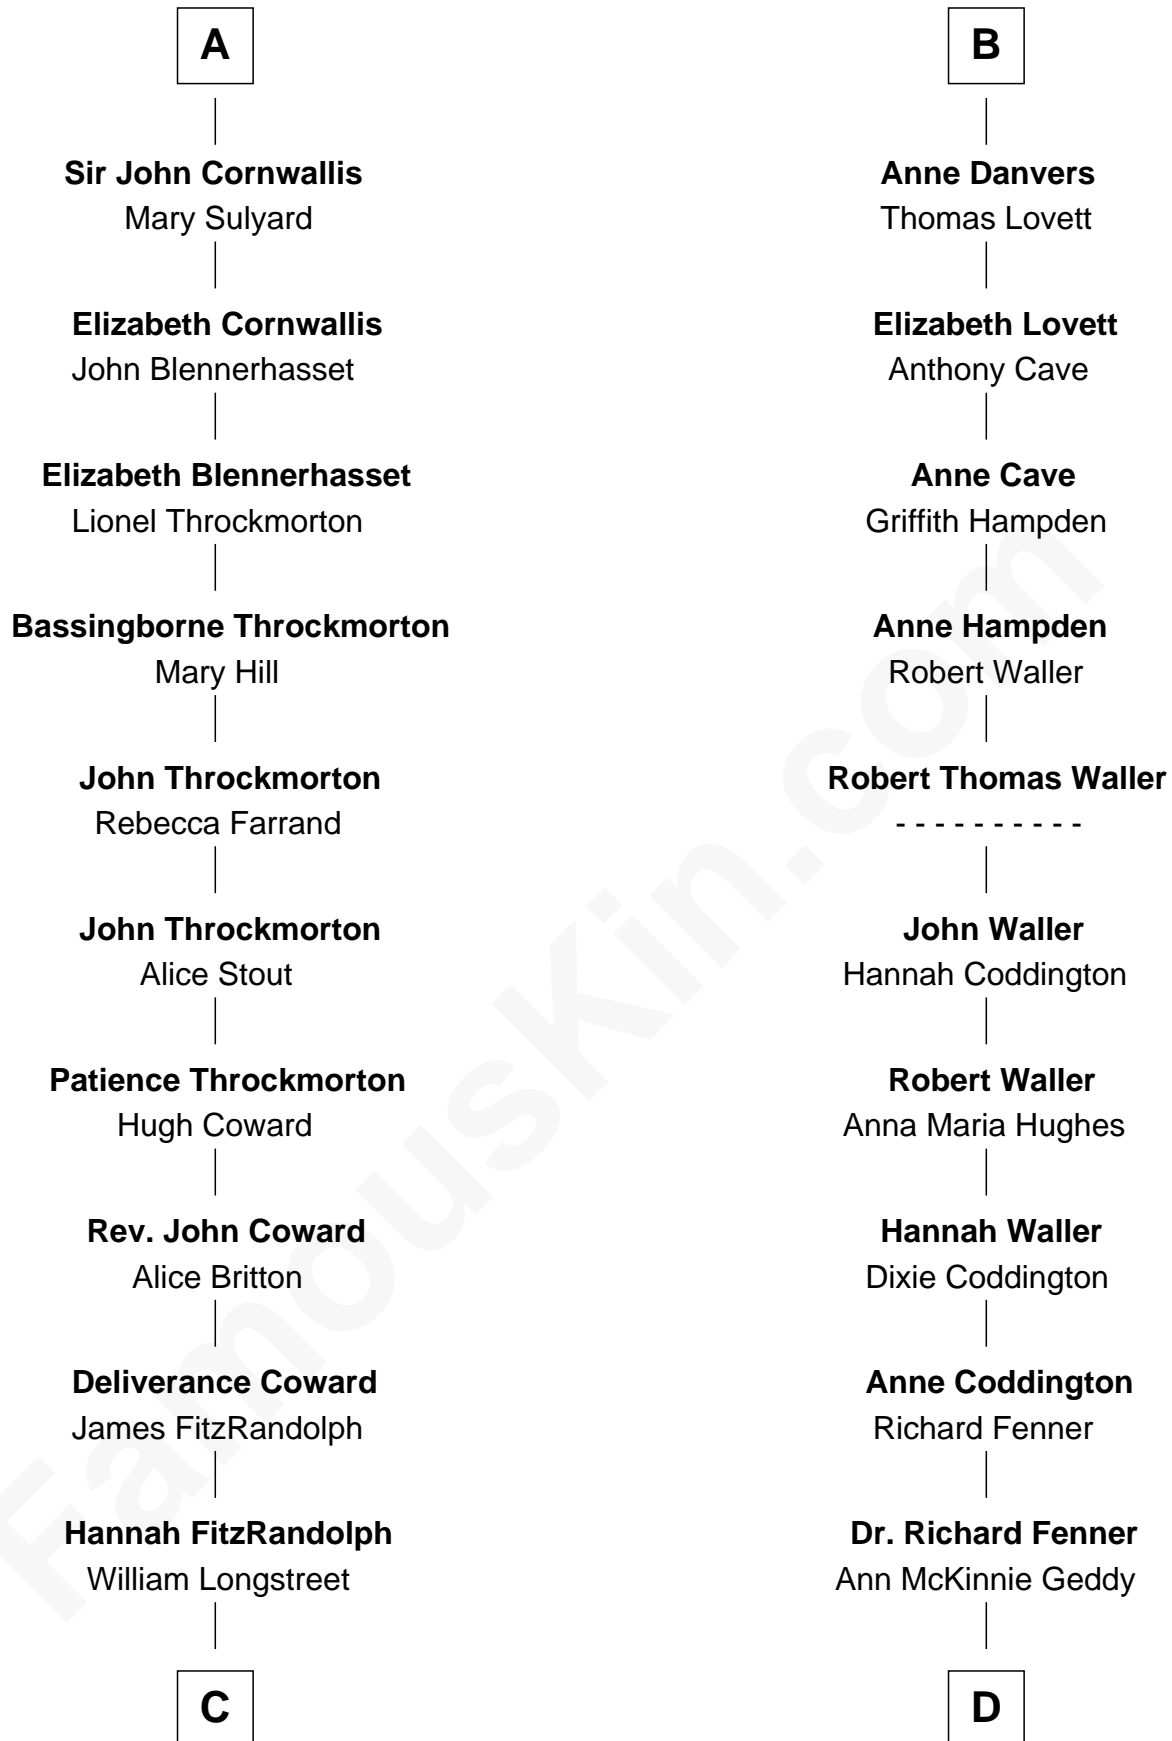

FamousKin.com
Relationship Chart of
General James Longstreet
Confederate Army - U.S. Civil War
 18th cousin 3 times removed of

John McCain
U.S. Senator from Arizona

Sir William de Montagu
 Elizabeth de Montfort

William de Montagu
 Katherine de Grandison

Hawise de Montagu
 Sir Roger de Bavent

Sibyl de Montagu
 Sir Edmund Fitzalan

Joan de Bavent
 Sir John Dauntsey

Philippe Fitzalan
 Sir Richard Sergeaux

John Dauntsey
 Elizabeth Beverley

Philippa Sergeaux
 Sir Robert Pashley

Joan Dauntsey
 Sir John Stradling

Anne Pashley
 Edward Tyrrell

Edmund Stradling
 Elizabeth Arundell

Philippa Tyrrell
 Thomas Cornwallis

John Stradling
 Alice Langford

Sir William Cornwallis
 Elizabeth Stanford

Anne Stradling
 Sir John Danvers

A

B

C

James Longstreet

Mary Anna Dent

General James Longstreet

Confederate Army - U.S. Civil War