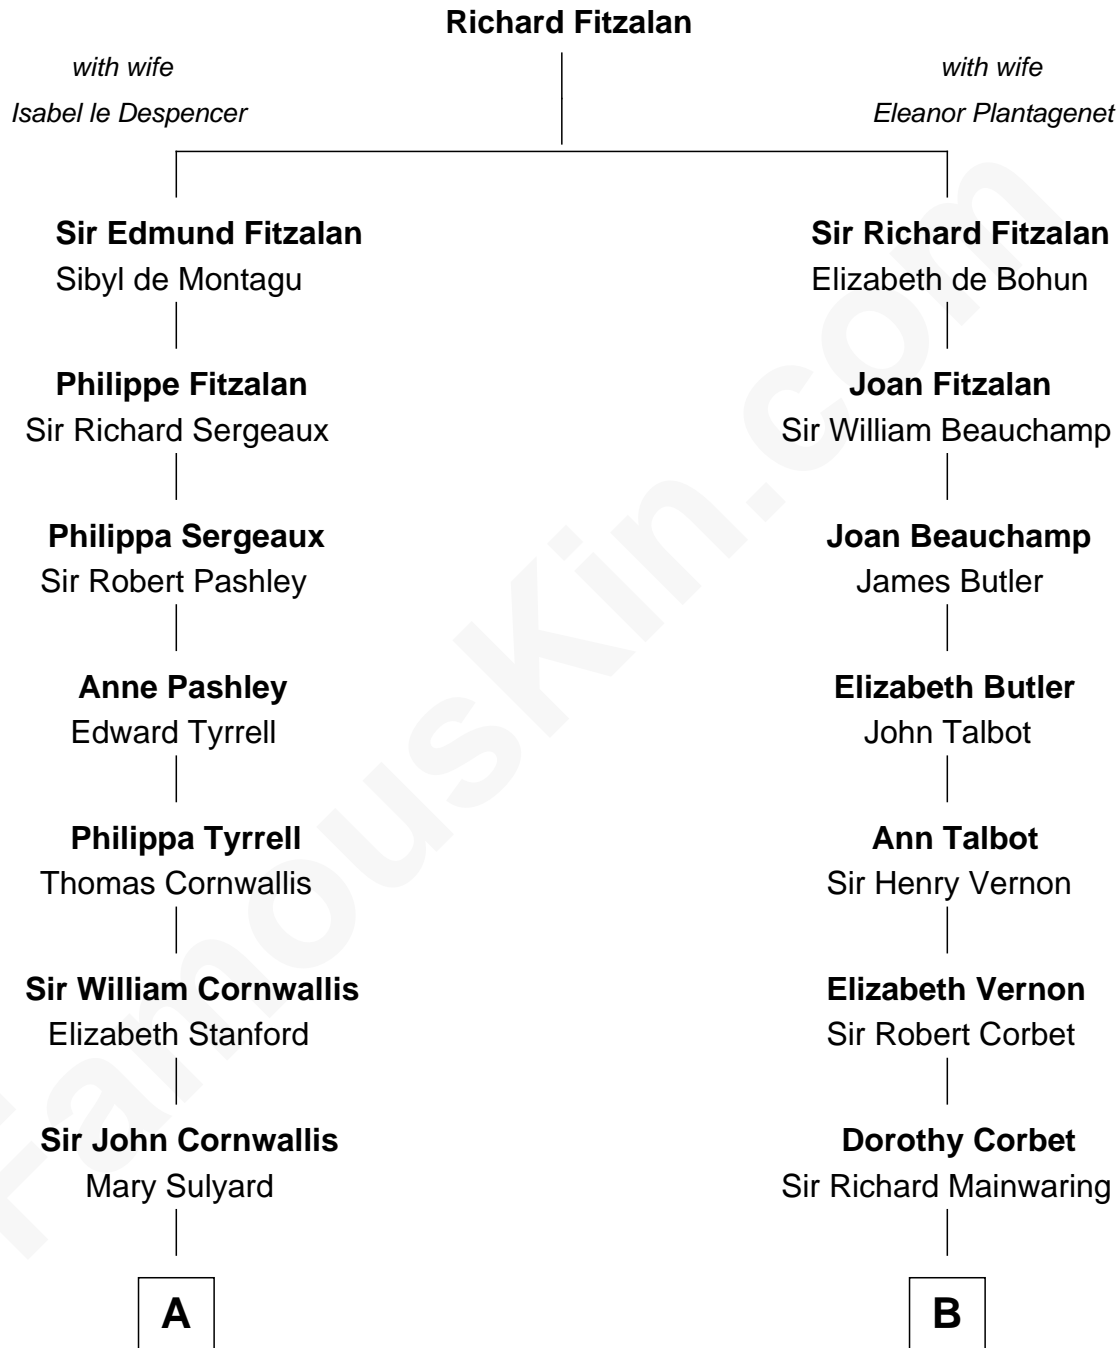

FamousKin.com
Relationship Chart of
General James Longstreet
Confederate Army - U.S. Civil War
 17th cousin 3 times removed of

Illeana Douglas
TV and Movie Actress

C

Lena Priscilla Shackelford
Edouard Gregory Hesselberg

Melvyn Edouard Hesselberg
Rosalind Hightower

Gregory Hesselberg
Joan Georgescu

Illeana Douglas
TV and Movie Actress

FamousKin.com