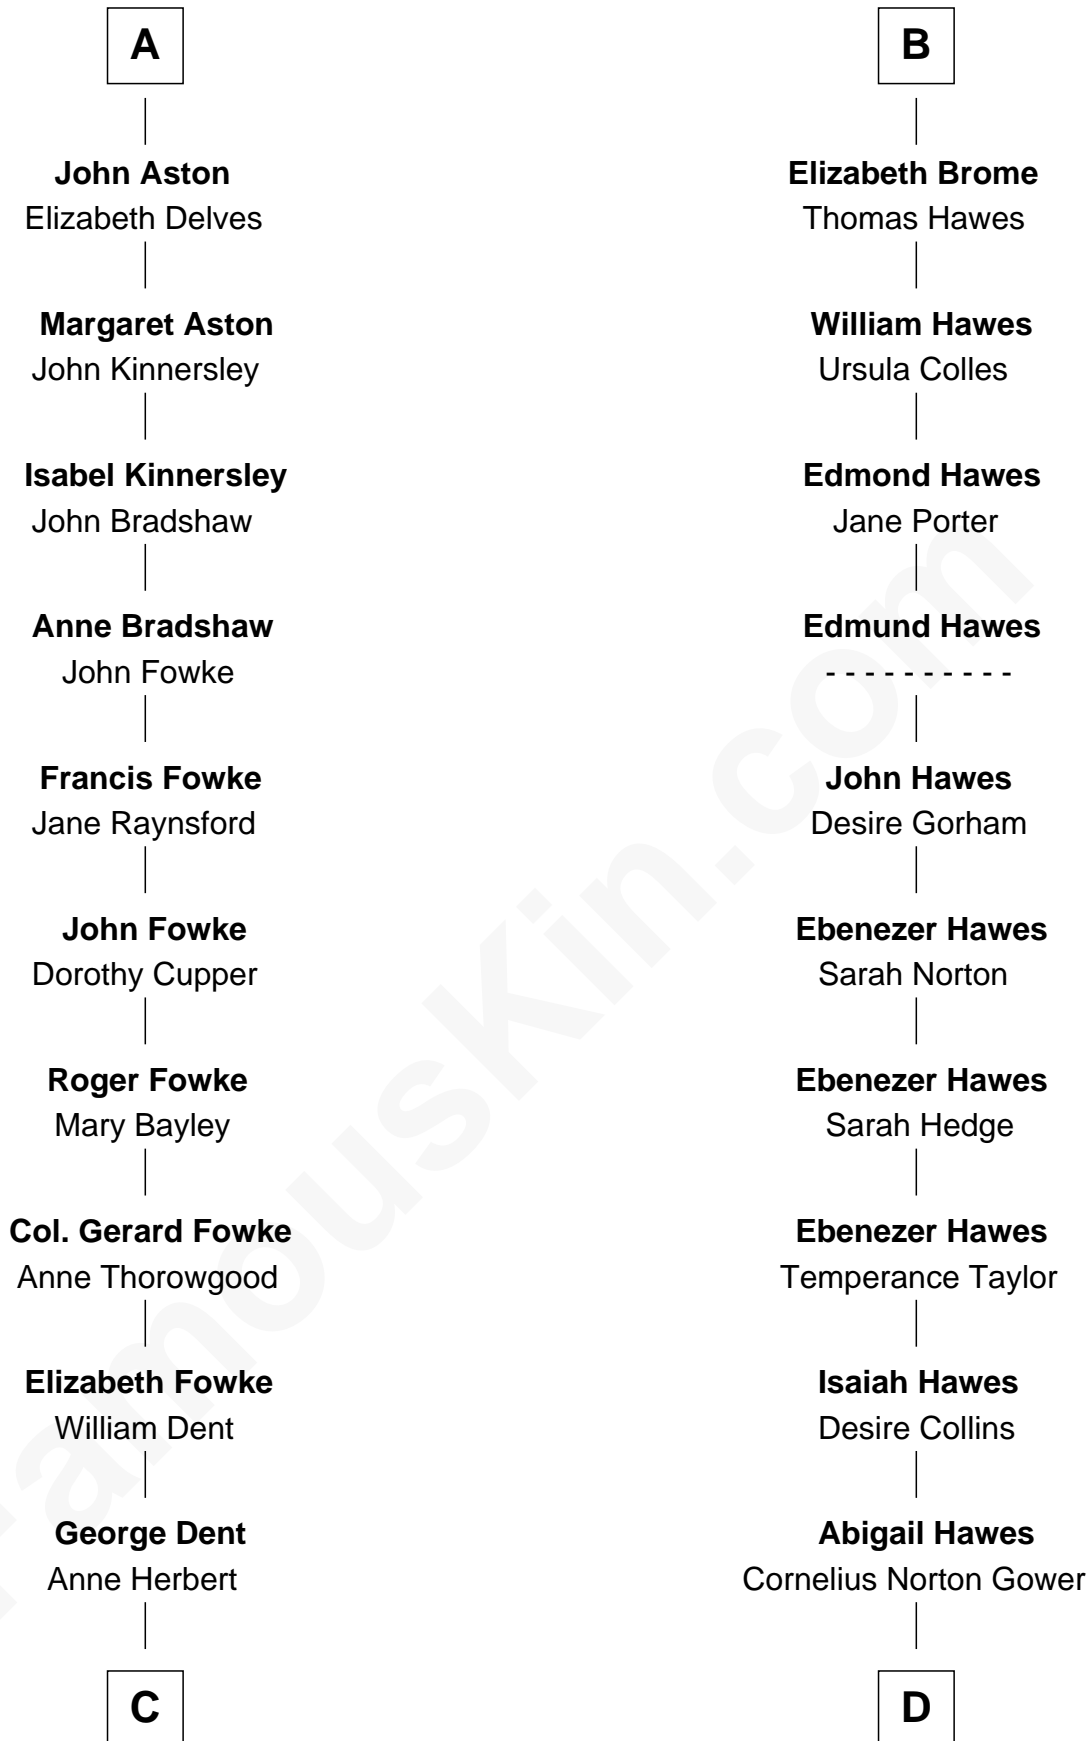

FamousKin.com
Relationship Chart of
General James Longstreet
Confederate Army - U.S. Civil War

20th cousin 1 time removed of

Sarah Palin
9th Governor of Alaska

C

John Dent
Sarah Marshall

Thomas Marshall Dent
Anne Magruder

Mary Anna Dent
James Longstreet

General James Longstreet
Confederate Army - U.S. Civil War

D

Arthur Collins Gower
Mary Schmolz

James Carl Gower
Cora Godfrey Strong

Helen Louise Gower
Clement James Sheeran

Sarah Sheeran
Charles Richard Heath

Sarah Palin
9th Governor of Alaska