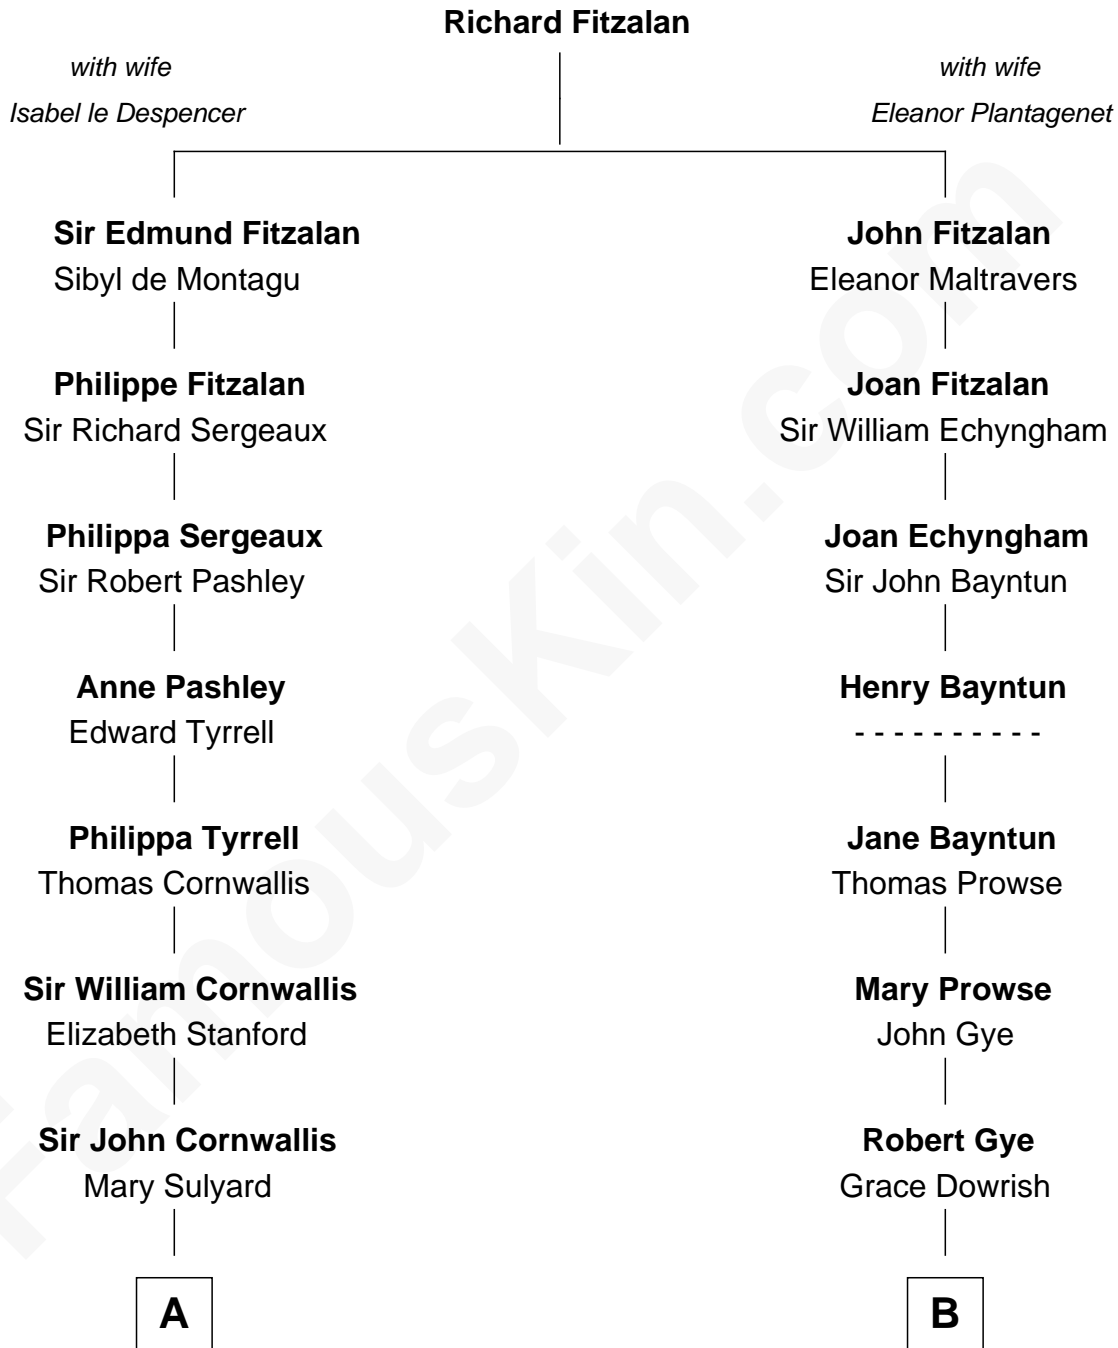

**FamousKin.com**  
**Relationship Chart of**  
**General James Longstreet**  
*Confederate Army - U.S. Civil War*

17th cousin 1 time removed of

**Sarah Palin**  
*9th Governor of Alaska*

**C**

**Charles Richard Heath**

Sarah Sheeran

**Sarah Palin**

*9th Governor of Alaska*

FamousKin.com