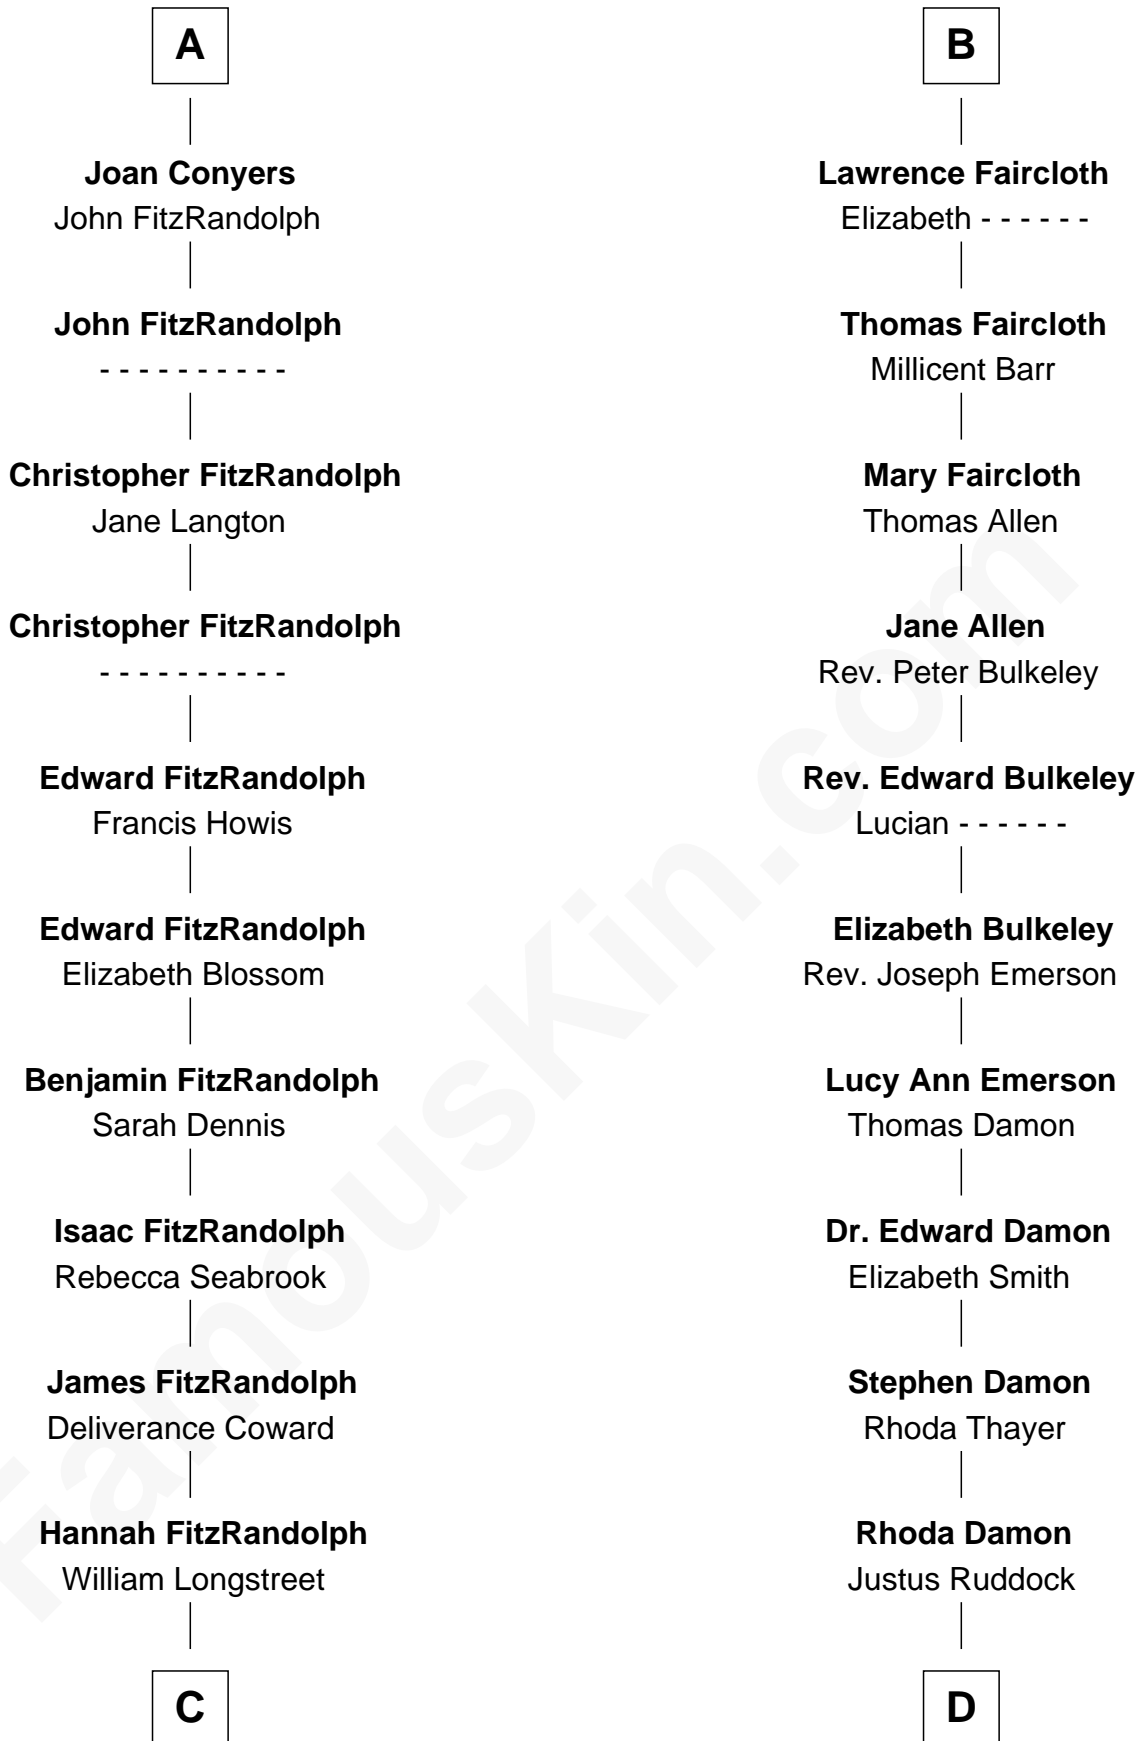

FamousKin.com
Relationship Chart of
General James Longstreet
Confederate Army - U.S. Civil War
 18th cousin 3 times removed of

Sarah Palin
9th Governor of Alaska

C

James Longstreet

Mary Anna Dent

General James Longstreet

Confederate Army - U.S. Civil War

D

Thomas S. Ruddock

Maria Nancy Newell

May Belle Ruddock

Henry Charles Brandt

Nellie Marie Brandt

Charles Francis Heath

Charles Richard Heath

Sarah Sheeran

Sarah Palin

9th Governor of Alaska

FamousKin.com