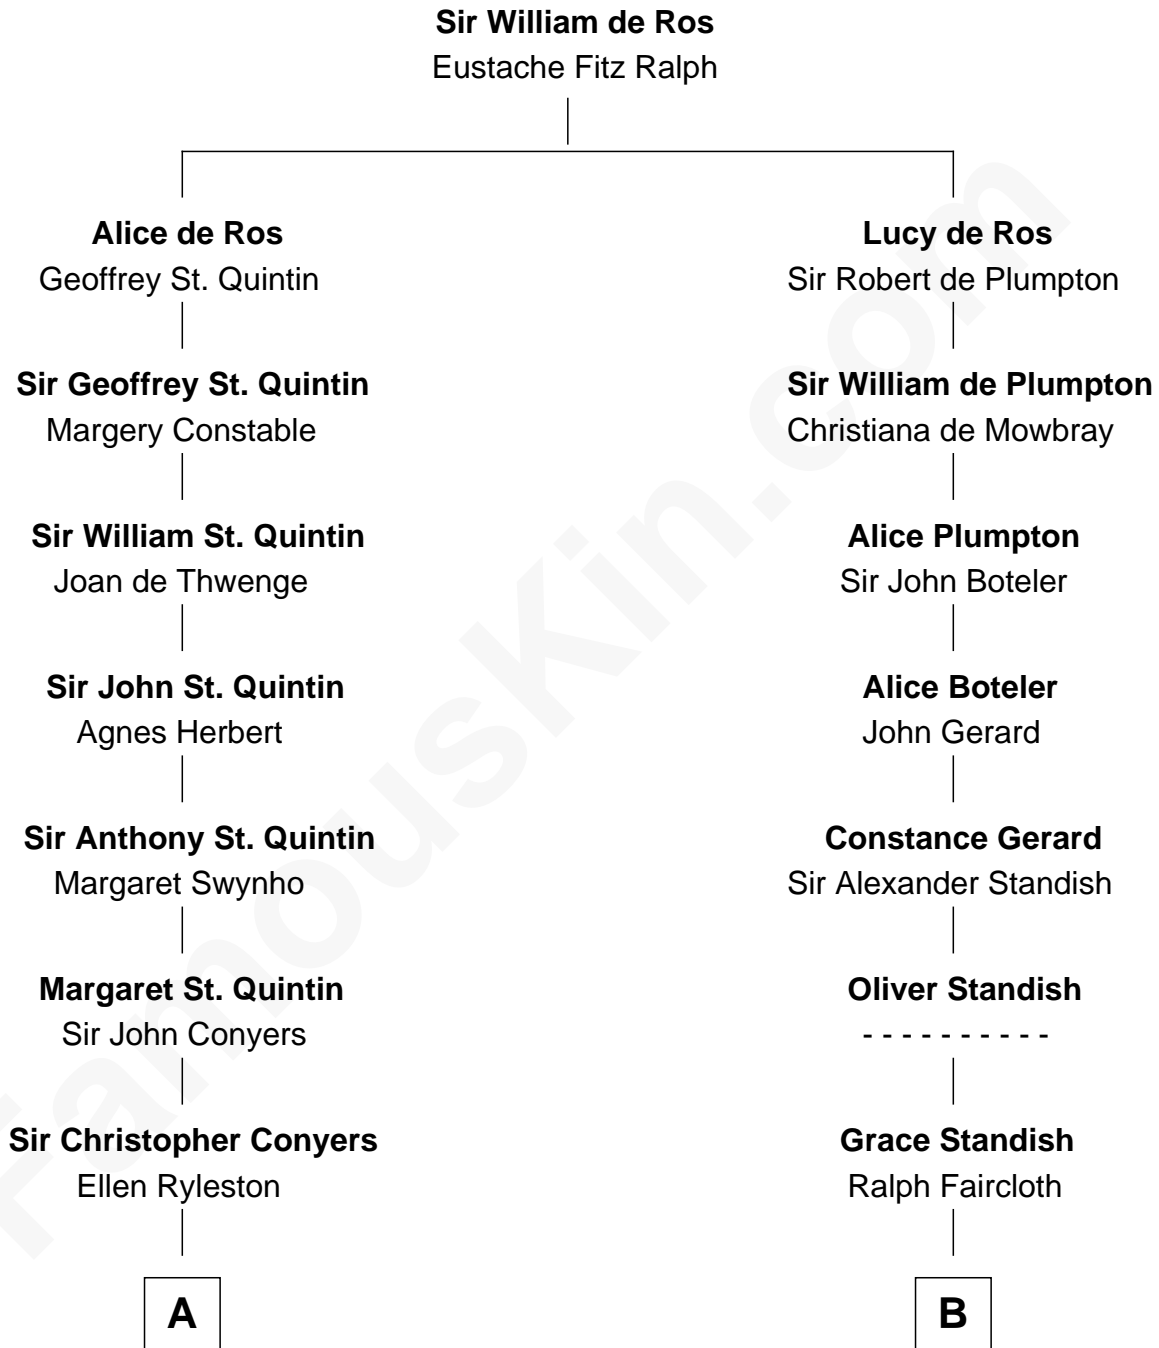

FamousKin.com
Relationship Chart of
General James Longstreet
Confederate Army - U.S. Civil War
 18th cousin 3 times removed of

Sarah Palin
9th Governor of Alaska

C

James Longstreet

Mary Anna Dent

General James Longstreet

Confederate Army - U.S. Civil War

D

Thomas S. Ruddock

Maria Nancy Newell

May Belle Ruddock

Henry Charles Brandt

Nellie Marie Brandt

Charles Francis Heath

Charles Richard Heath

Sarah Sheeran

Sarah Palin

9th Governor of Alaska

FamousKin.com