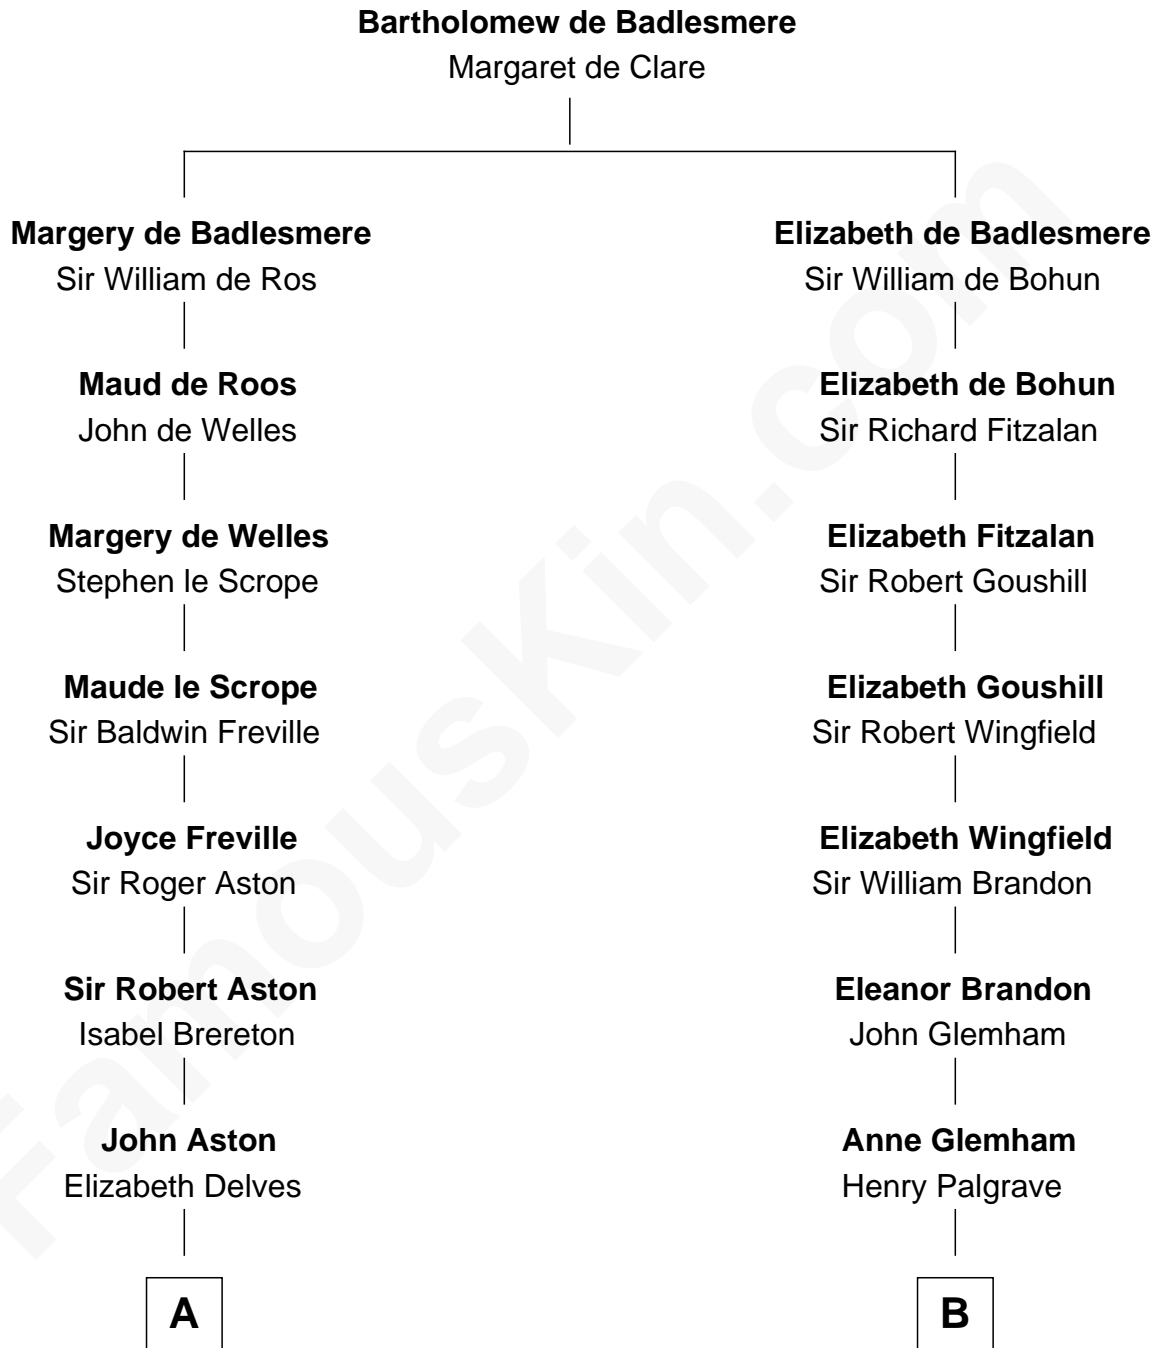

FamousKin.com
Relationship Chart of
General James Longstreet
Confederate Army - U.S. Civil War
 16th cousin 3 times removed of

Shubael D. Childs
Founder of S.D. Childs & Company

C

—
Thomas Marshall Dent

Anne Magruder

—
Mary Anna Dent

James Longstreet

—
General James Longstreet

Confederate Army - U.S. Civil War

FamousKin.com