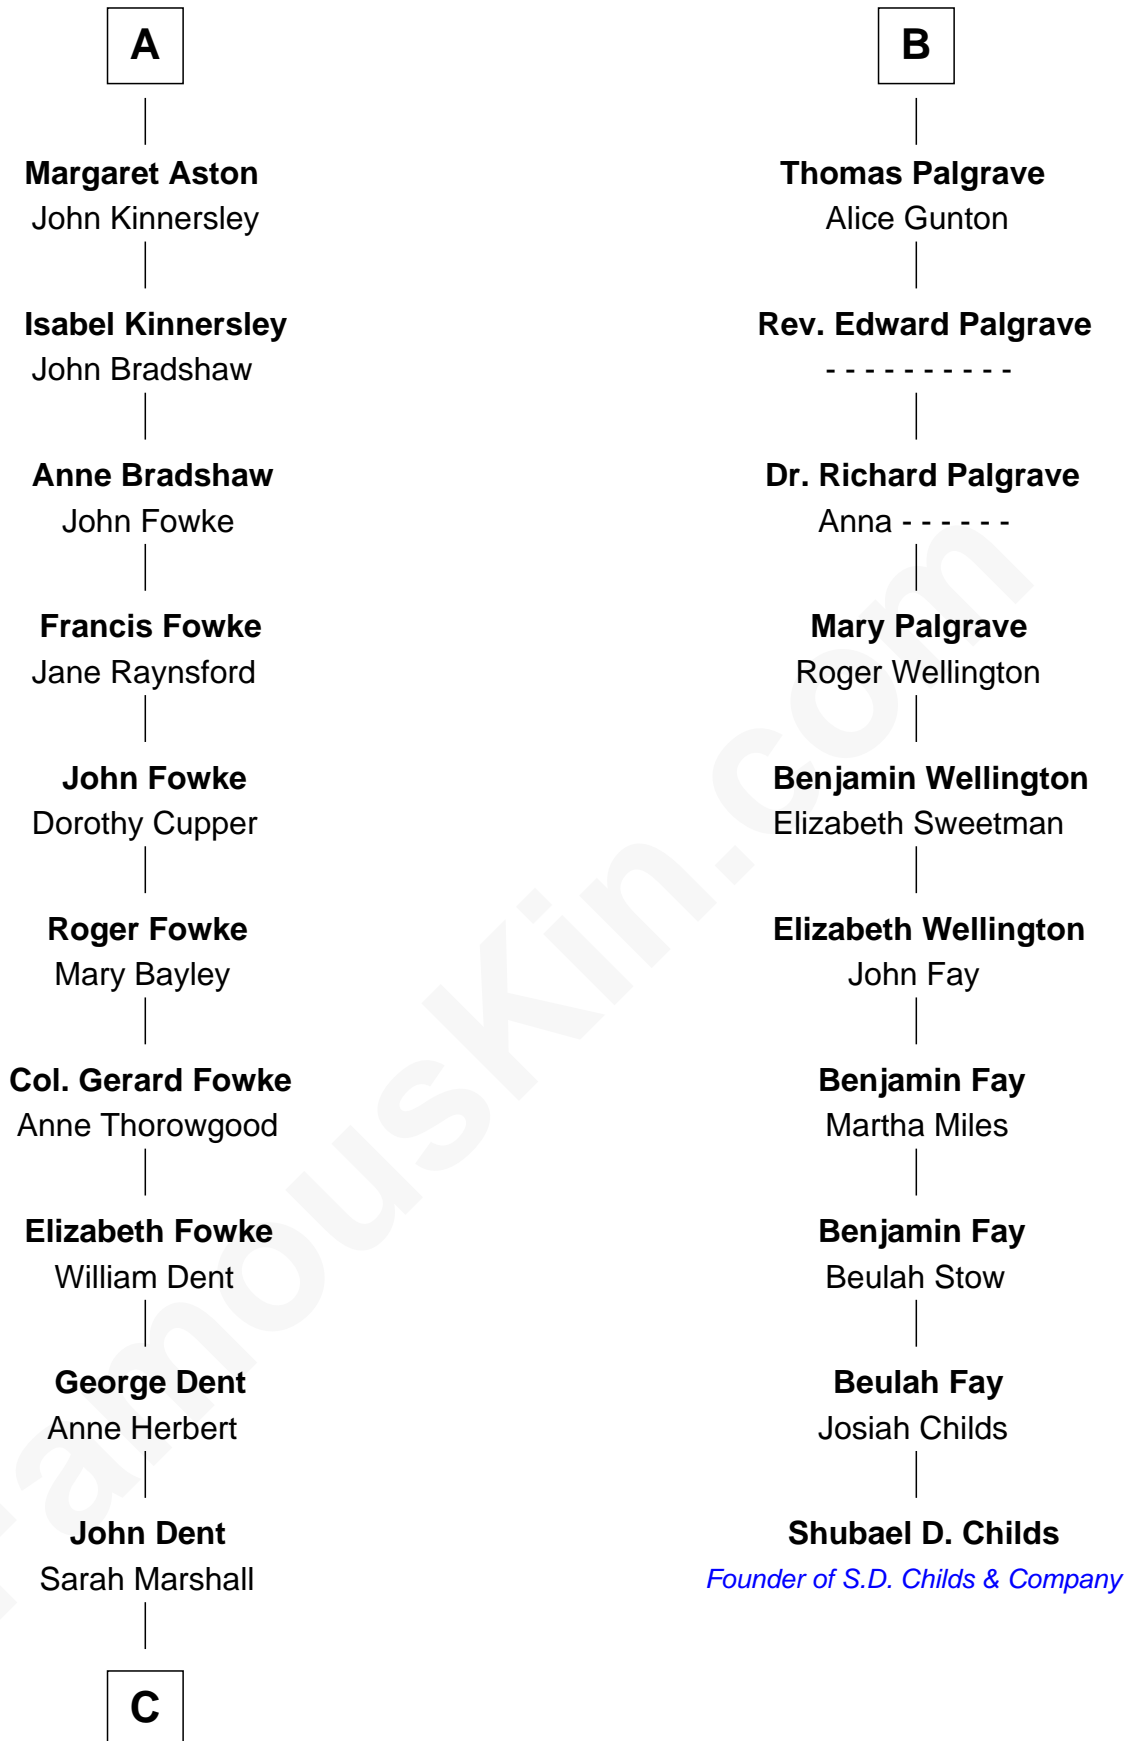

FamousKin.com
Relationship Chart of
General James Longstreet
Confederate Army - U.S. Civil War
 16th cousin 3 times removed of

Shubael D. Childs
Founder of S.D. Childs & Company

C

—
Thomas Marshall Dent

Anne Magruder

—
Mary Anna Dent

James Longstreet

—
General James Longstreet

Confederate Army - U.S. Civil War

FamousKin.com