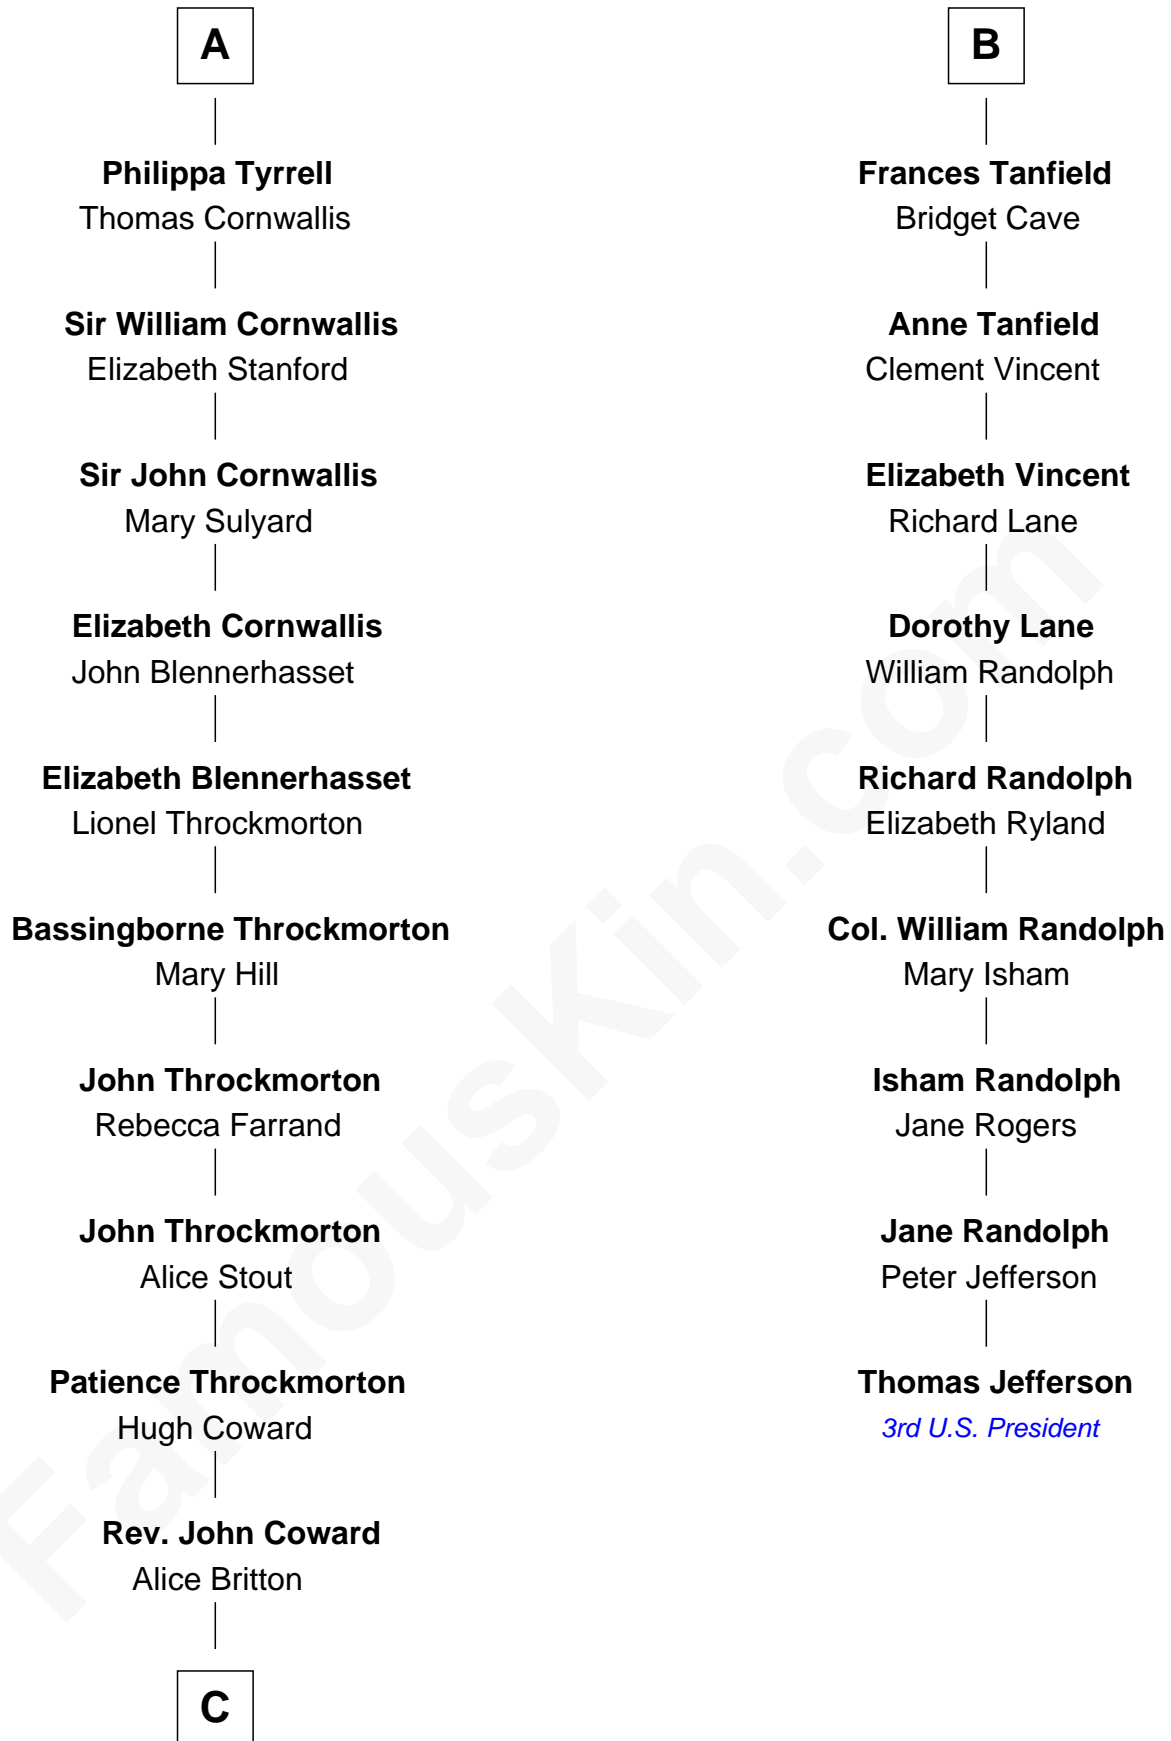

FamousKin.com
Relationship Chart of
General James Longstreet
Confederate Army - U.S. Civil War
 15th cousin 5 times removed of

Thomas Jefferson
3rd U.S. President and Signer of the Declaration of Independence

C

—
Deliverance Coward

James FitzRandolph

—
Hannah FitzRandolph

William Longstreet

—
James Longstreet

Mary Anna Dent

—
General James Longstreet