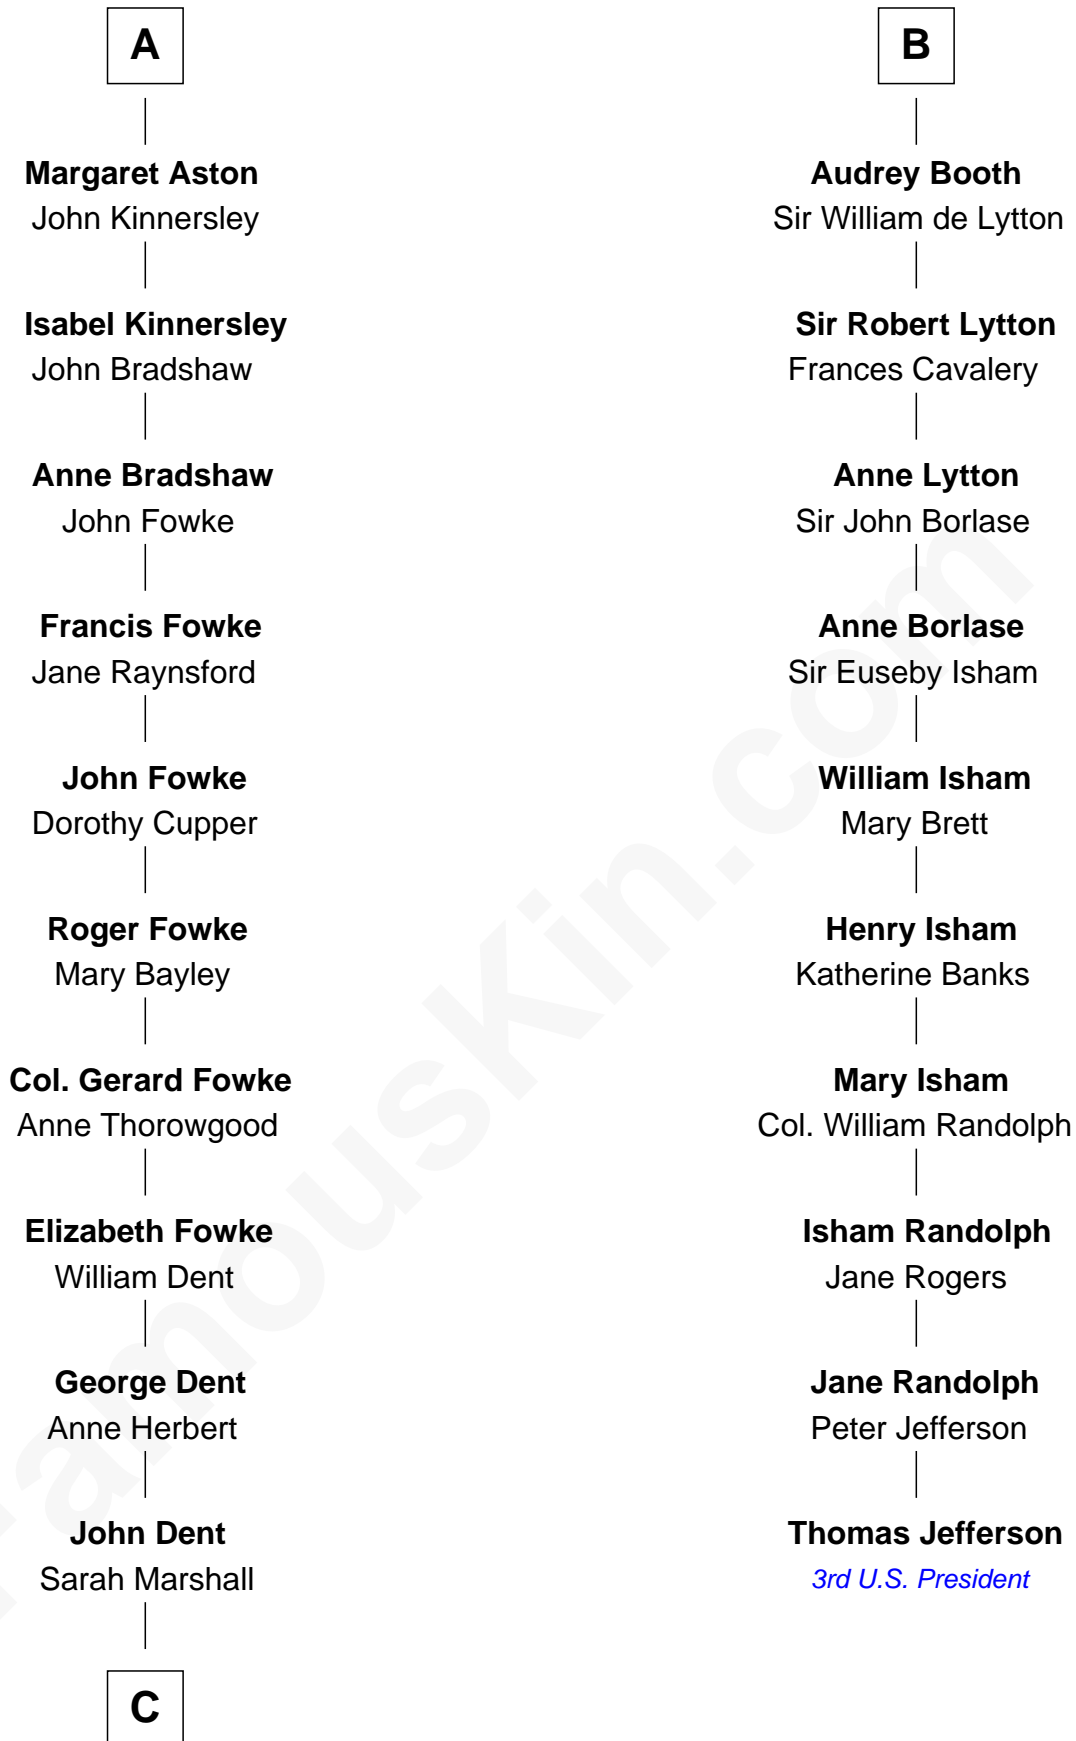

**FamousKin.com**  
**Relationship Chart of**  
**General James Longstreet**  
*Confederate Army - U.S. Civil War*  
 16th cousin 3 times removed of

**Thomas Jefferson**  
*3rd U.S. President and Signer of the Declaration of Independence*

**C**

—  
**Thomas Marshall Dent**

Anne Magruder

—  
**Mary Anna Dent**

James Longstreet

—  
**General James Longstreet**

*Confederate Army - U.S. Civil War*

FamousKin.com