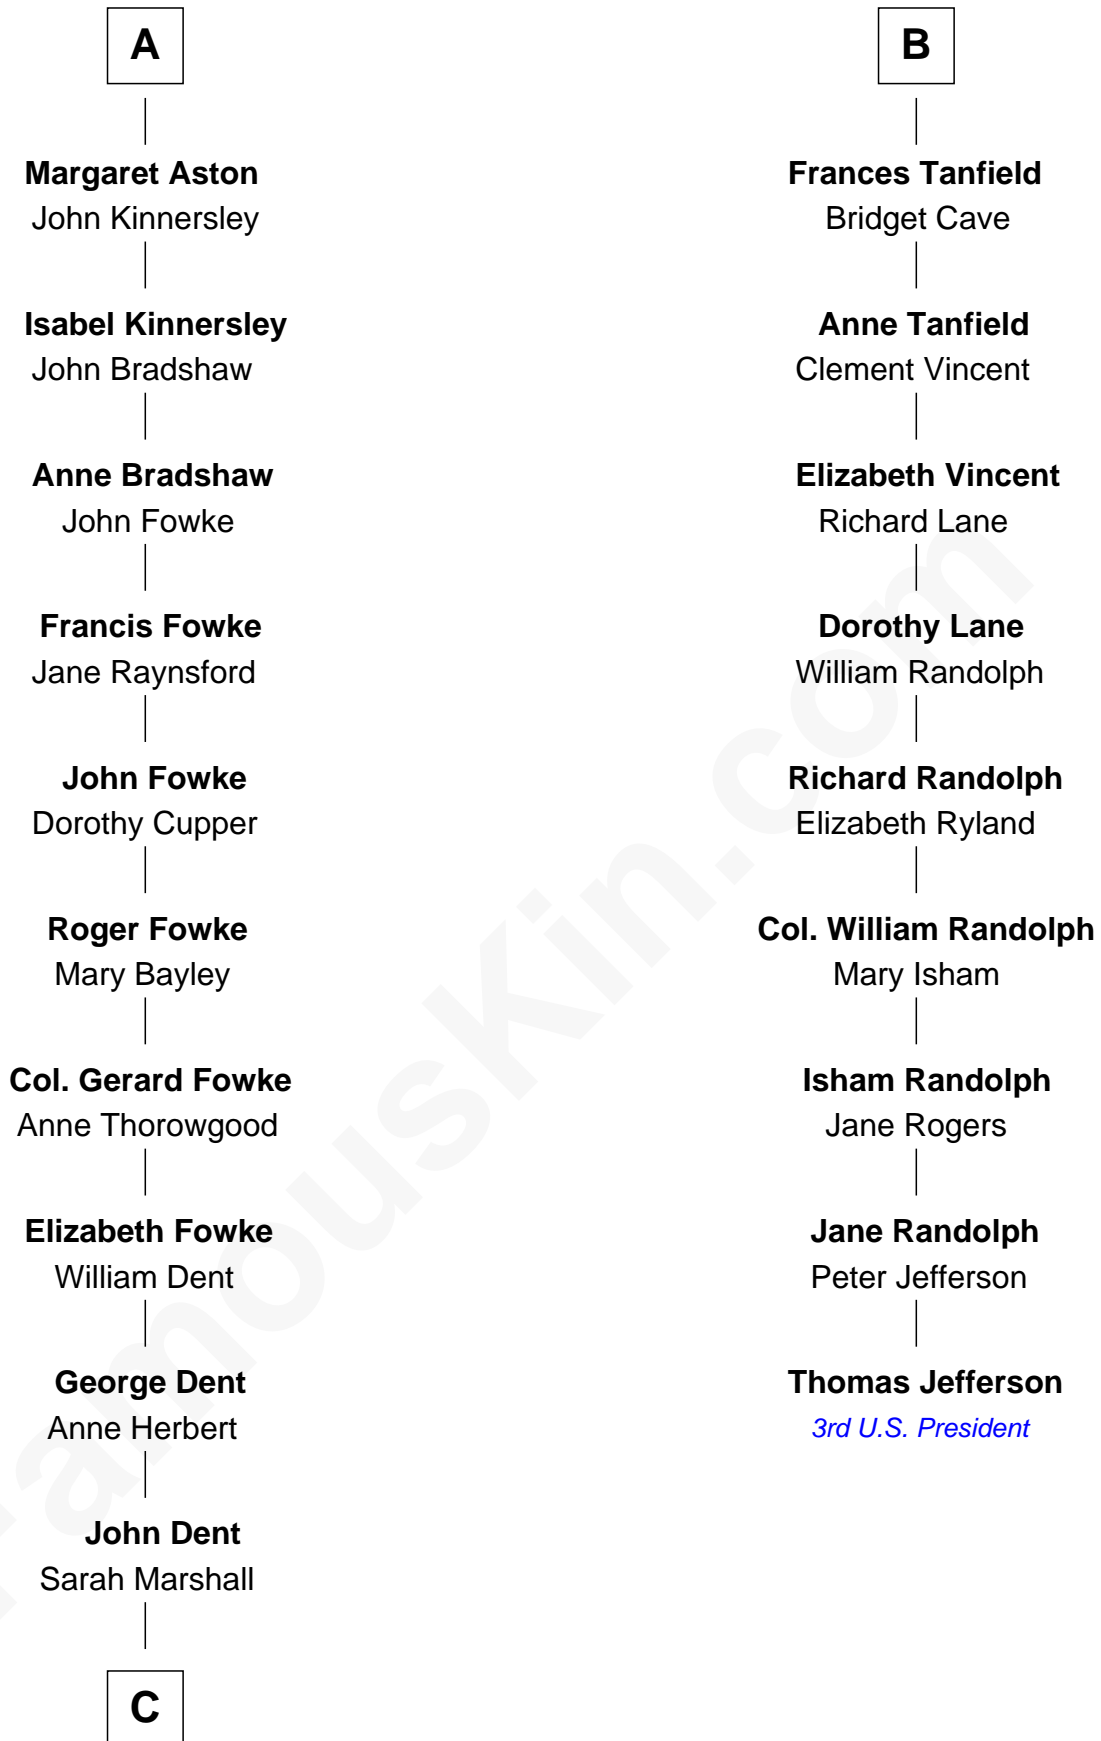

FamousKin.com
Relationship Chart of
General James Longstreet
Confederate Army - U.S. Civil War
 15th cousin 4 times removed of

Thomas Jefferson
3rd U.S. President and Signer of the Declaration of Independence

C

—
Thomas Marshall Dent

Anne Magruder

—
Mary Anna Dent

James Longstreet

—
General James Longstreet

Confederate Army - U.S. Civil War

FamousKin.com