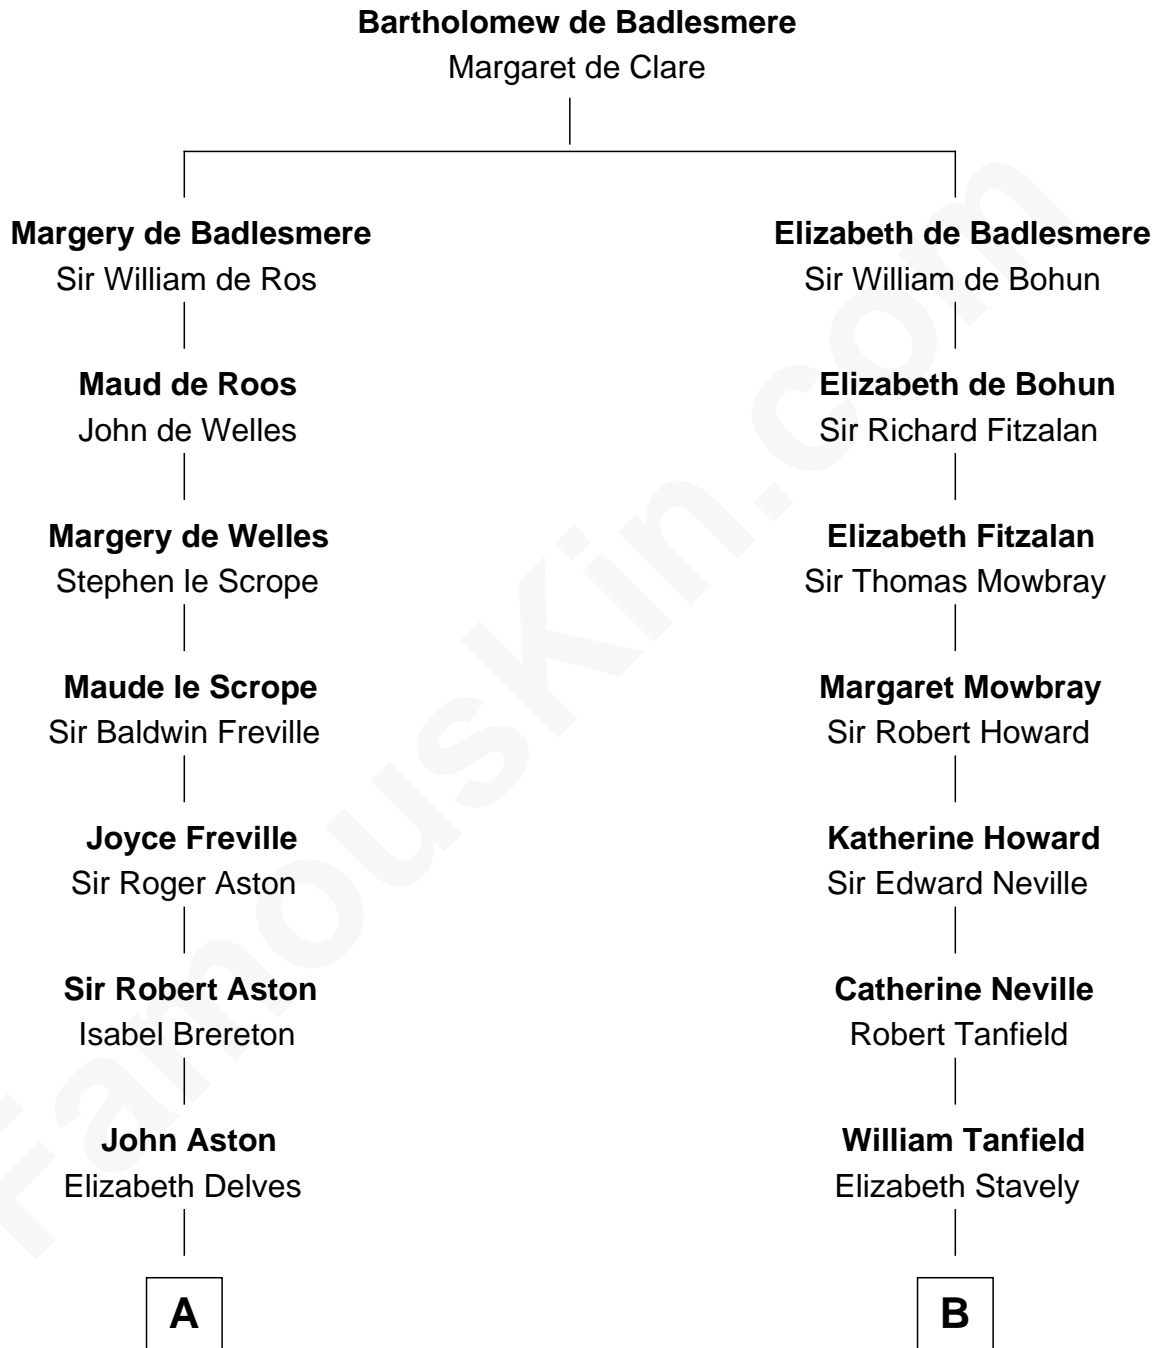

FamousKin.com
Relationship Chart of
General James Longstreet
Confederate Army - U.S. Civil War
 15th cousin 4 times removed of

Thomas Jefferson
3rd U.S. President and Signer of the Declaration of Independence

C

—
Thomas Marshall Dent

Anne Magruder

—
Mary Anna Dent

James Longstreet

—
General James Longstreet

Confederate Army - U.S. Civil War

FamousKin.com