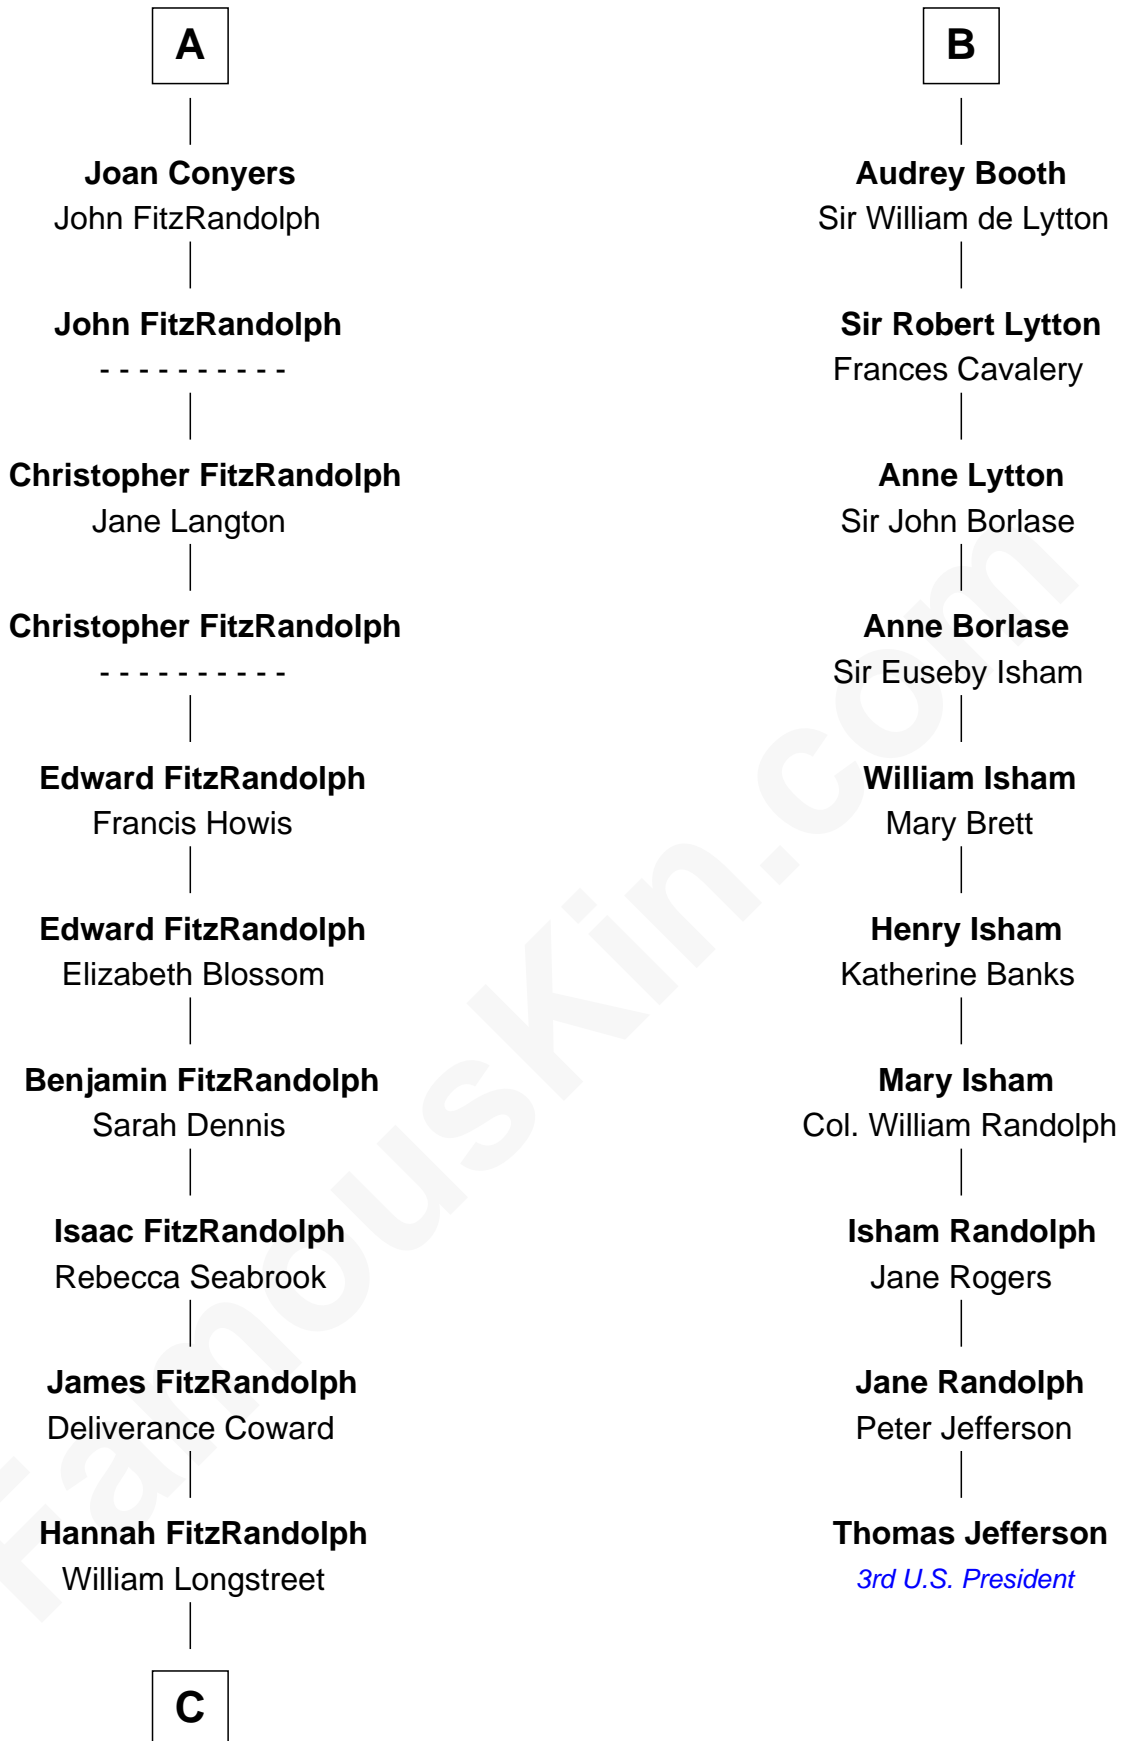

FamousKin.com
Relationship Chart of
General James Longstreet
Confederate Army - U.S. Civil War
 16th cousin 2 times removed of

Thomas Jefferson
3rd U.S. President and Signer of the Declaration of Independence

C

James Longstreet

Mary Anna Dent

General James Longstreet

Confederate Army - U.S. Civil War

FamousKin.com