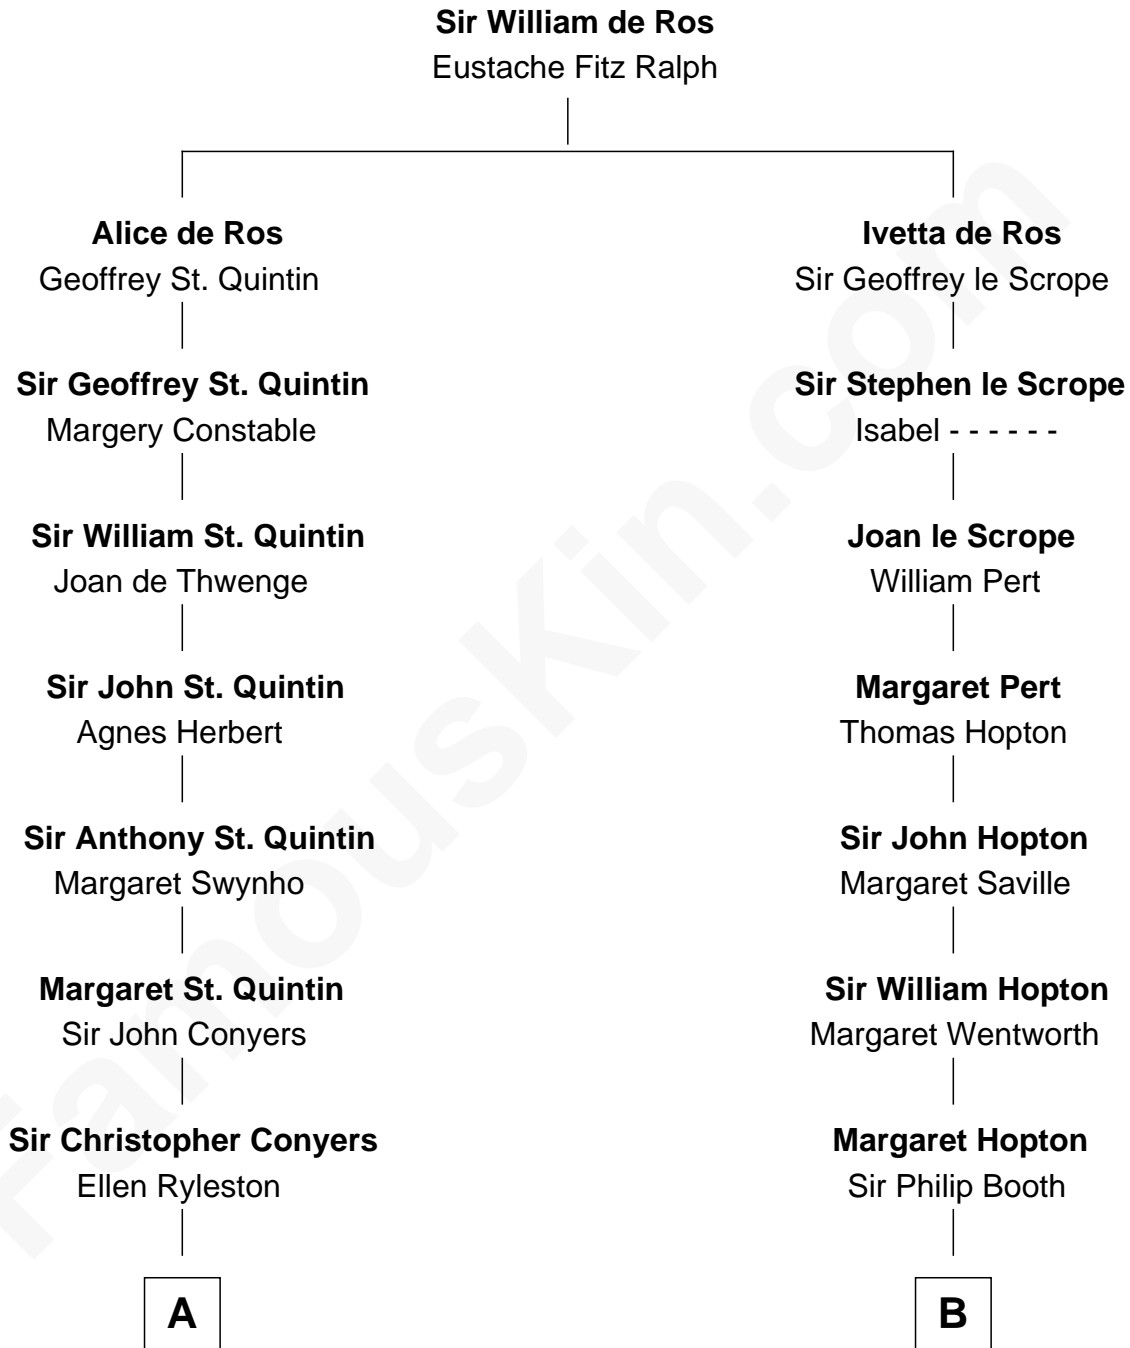

FamousKin.com
Relationship Chart of
General James Longstreet
Confederate Army - U.S. Civil War
 16th cousin 2 times removed of

Thomas Jefferson
3rd U.S. President and Signer of the Declaration of Independence

C

James Longstreet

Mary Anna Dent

General James Longstreet

Confederate Army - U.S. Civil War

FamousKin.com