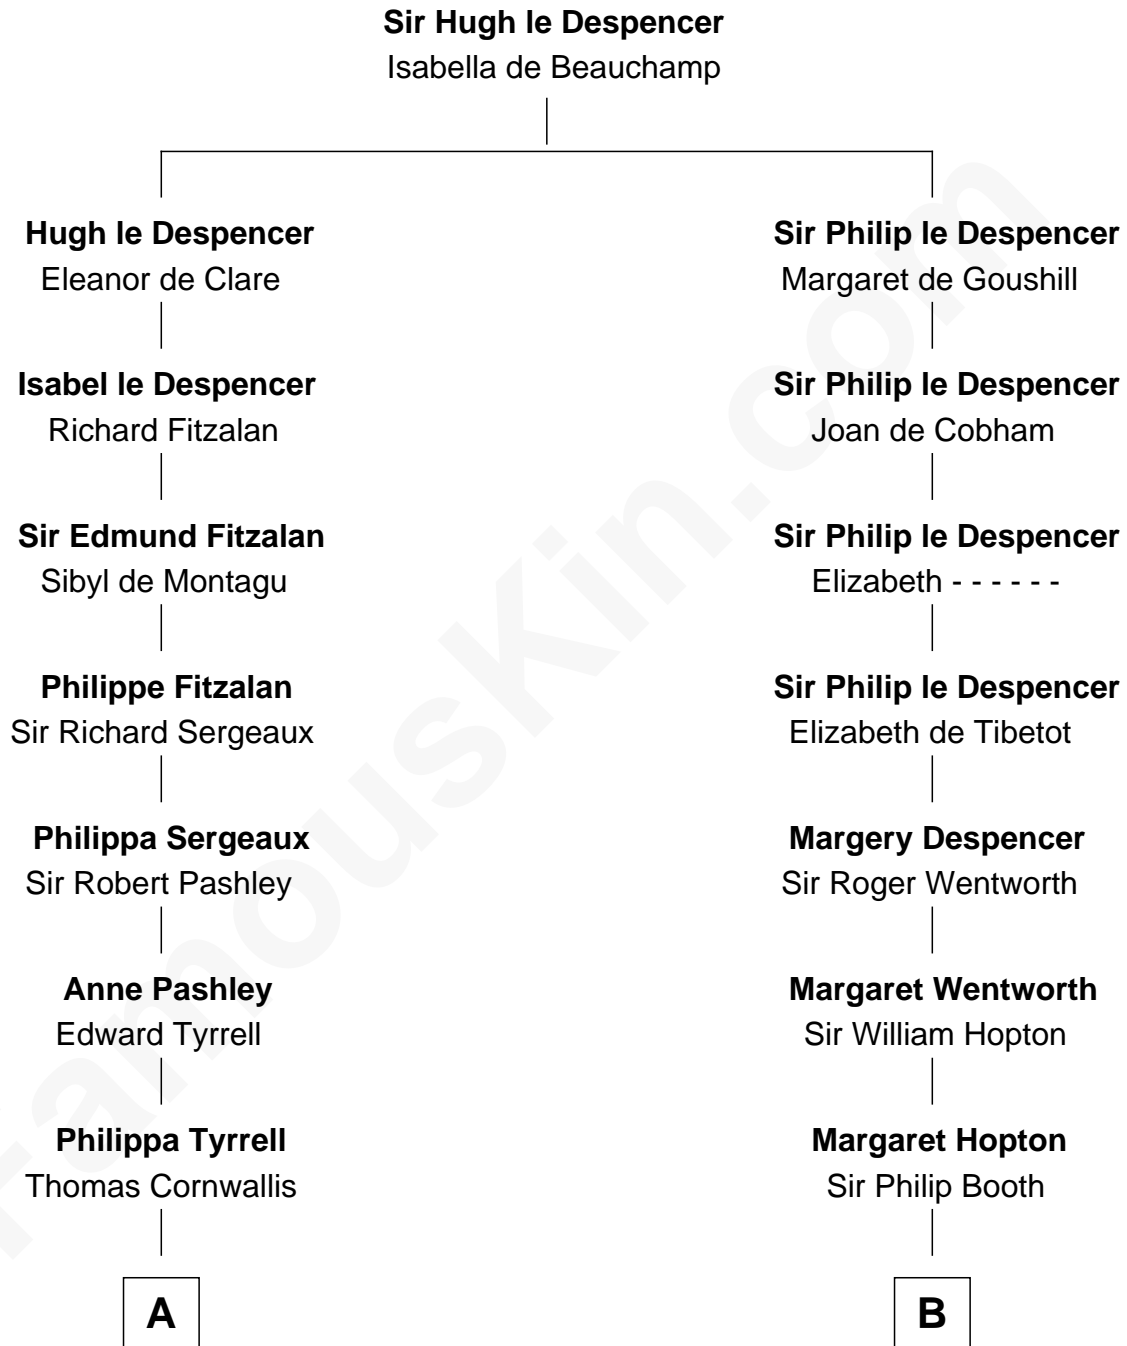

FamousKin.com
Relationship Chart of
General James Longstreet
Confederate Army - U.S. Civil War
 16th cousin 3 times removed of

Thomas Jefferson
3rd U.S. President and Signer of the Declaration of Independence

C

—
Hannah FitzRandolph

William Longstreet

—
James Longstreet

Mary Anna Dent

—
General James Longstreet

Confederate Army - U.S. Civil War

FamousKin.com