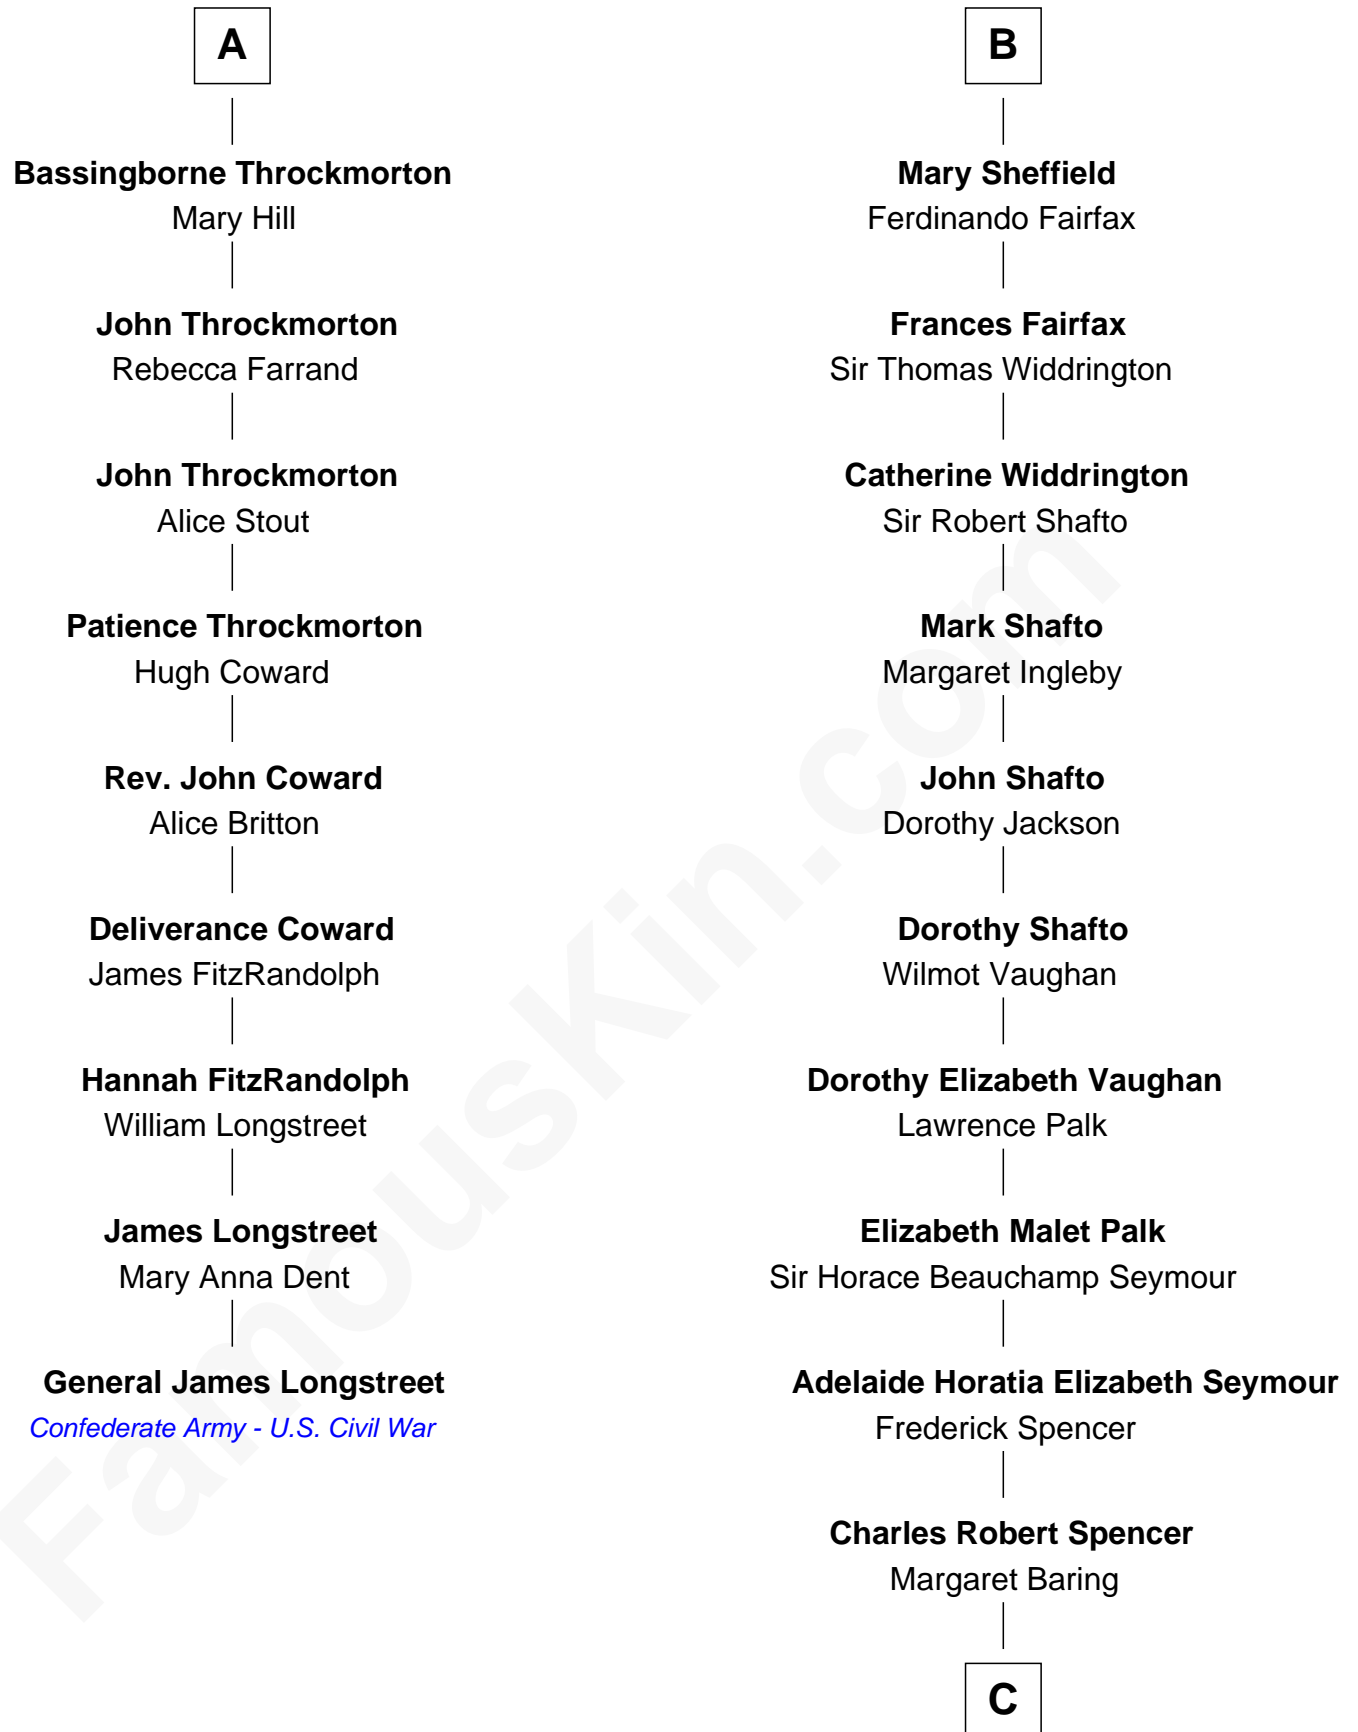

FamousKin.com
Relationship Chart of
General James Longstreet
Confederate Army - U.S. Civil War
 15th cousin 4 times removed of

Princess Diana
Princess of Wales

Sir Richard Sergeaux
 Philippe Fitzalan

C

Albert Edward John Spencer
Cynthia Elinor Beatrix Hamilton

Edward John Spencer
Frances Ruth Burke Roche

Princess Diana
Princess of Wales

FamousKin.com