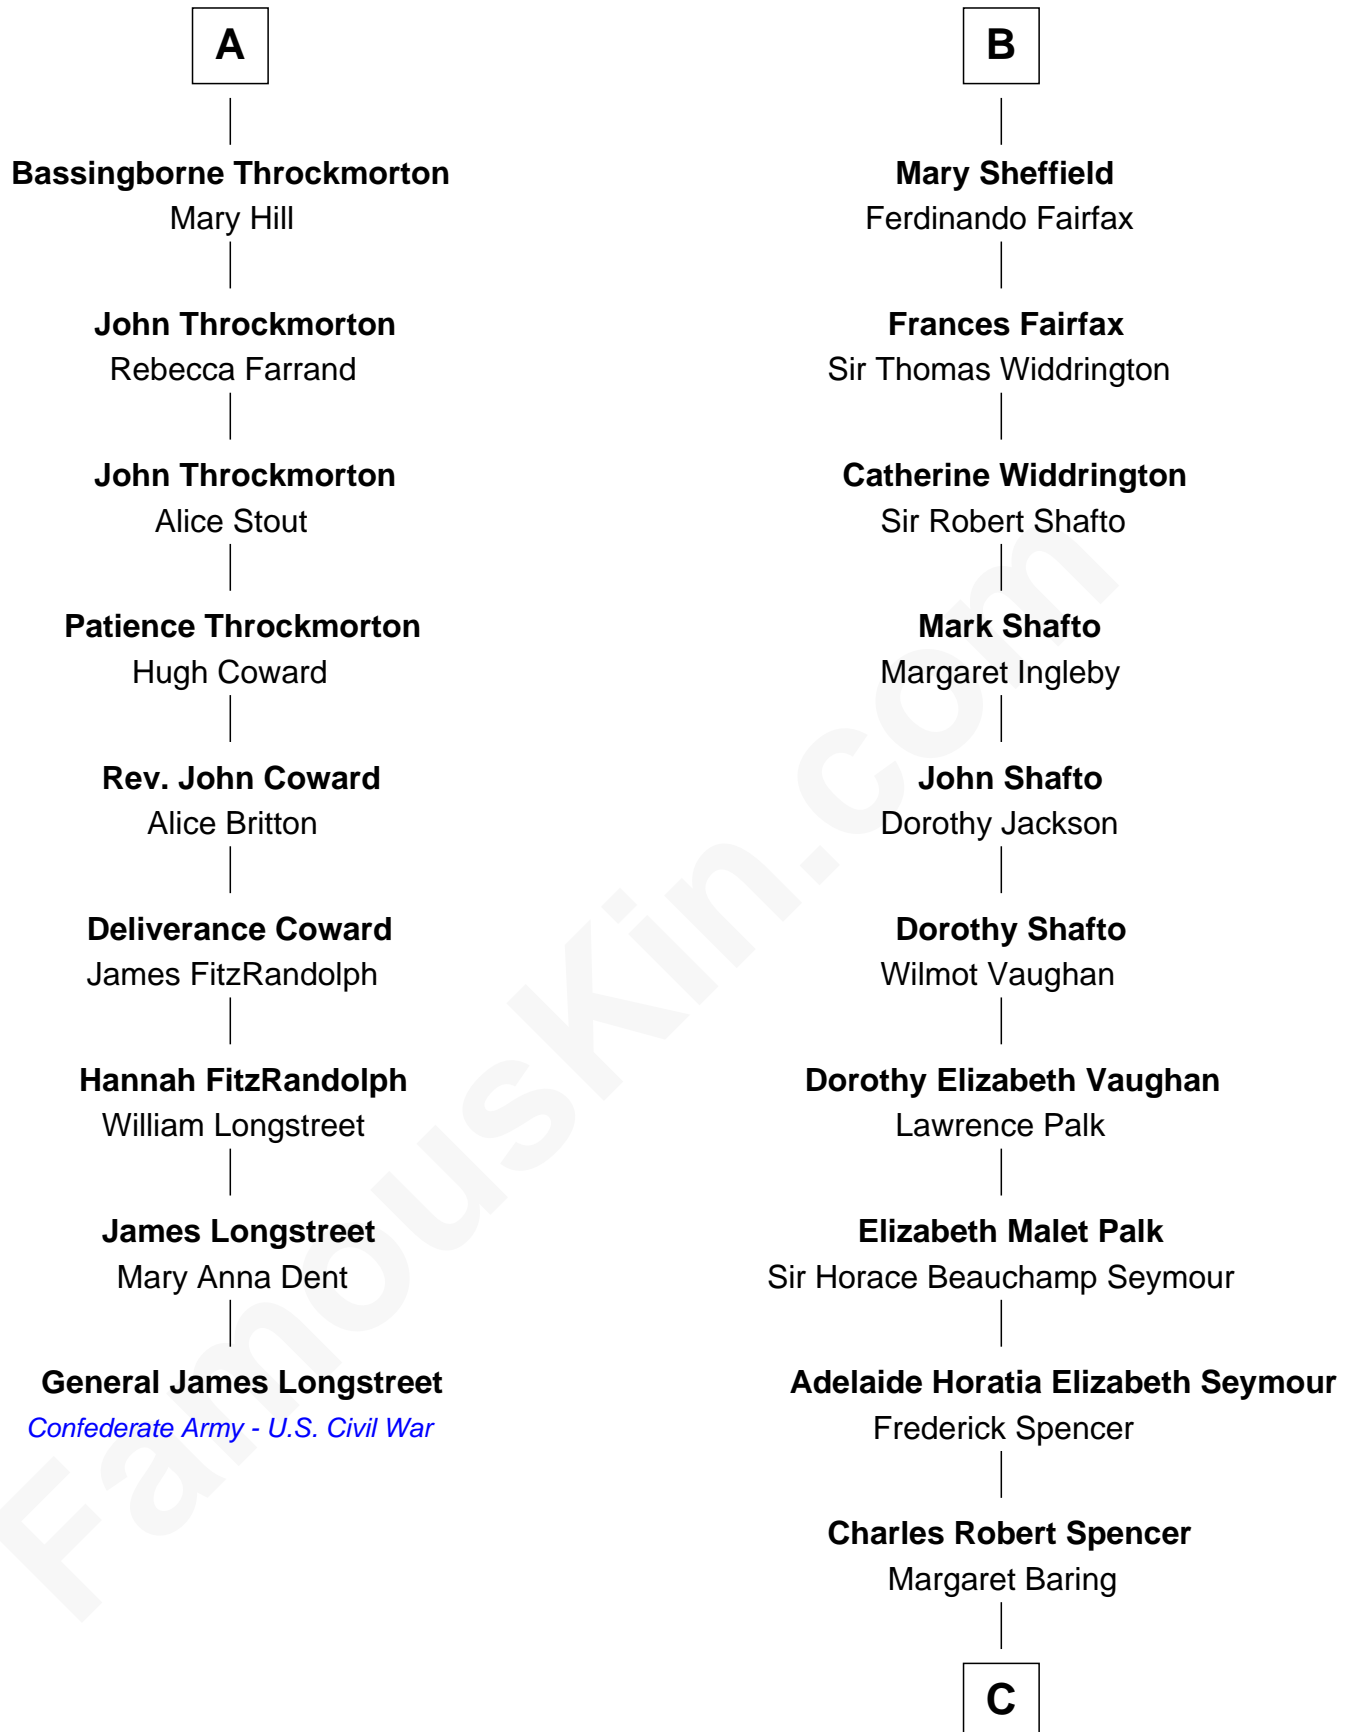

**FamousKin.com**  
**Relationship Chart of**  
**General James Longstreet**  
*Confederate Army - U.S. Civil War*  
 15th cousin 5 times removed of

**Prince William**  
*Prince of Wales*

**Sir Richard Sergeaux**  
 Philippe Fitzalan

C

**Albert Edward John Spencer**

Cynthia Elinor Beatrix Hamilton

**Edward John Spencer**

Frances Ruth Burke Roche

**Princess Diana Frances Spencer**

Charles III, King of the United Kingdom

**Prince William**