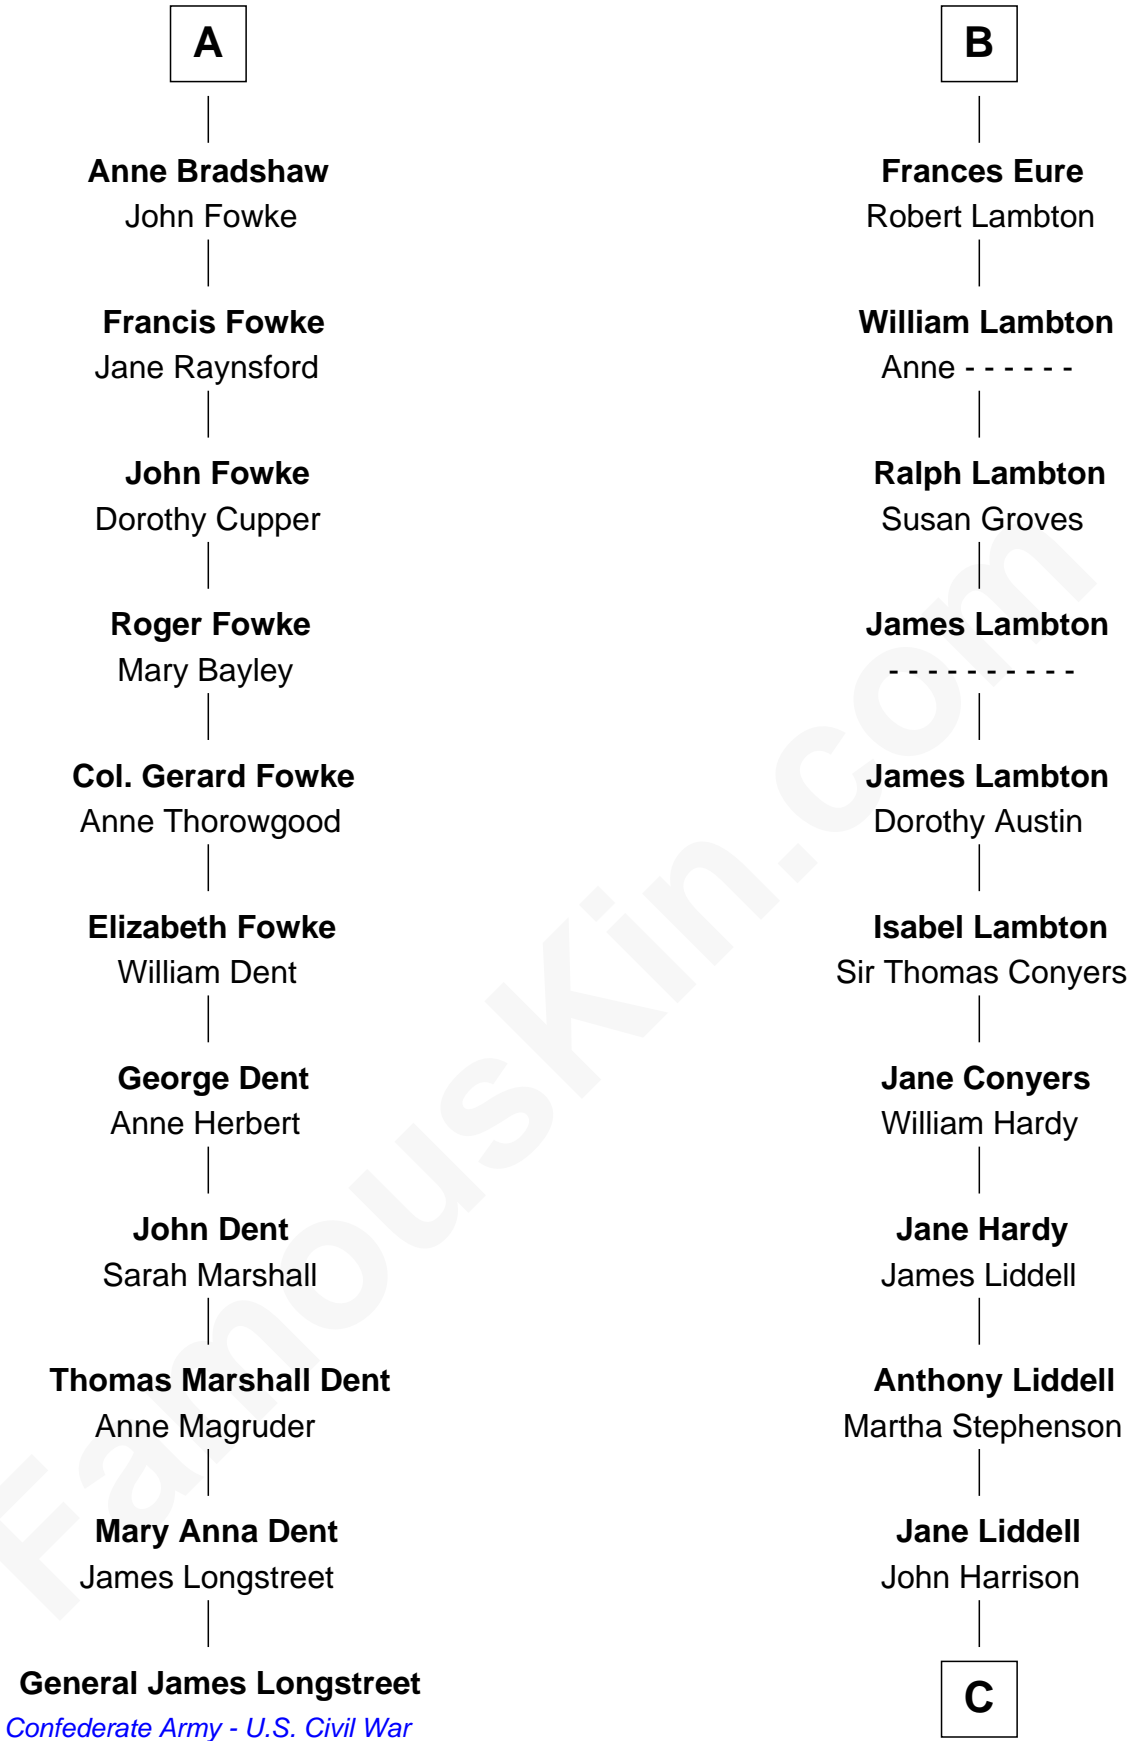

**FamousKin.com**  
**Relationship Chart of**  
**General James Longstreet**  
*Confederate Army - U.S. Civil War*  
 17th cousin 4 times removed of

**Catherine Middleton**  
*Princess of Wales*

**C**

**John Harrison**

Jane Hill

**Thomas Harrison**

Elizabeth Mary Temple

**Dorothy Harrison**

Ronald John James Goldsmith

**Carole Elizabeth Goldsmith**

Michael Francis Middleton

**Catherine Middleton**

*Princess of Wales*