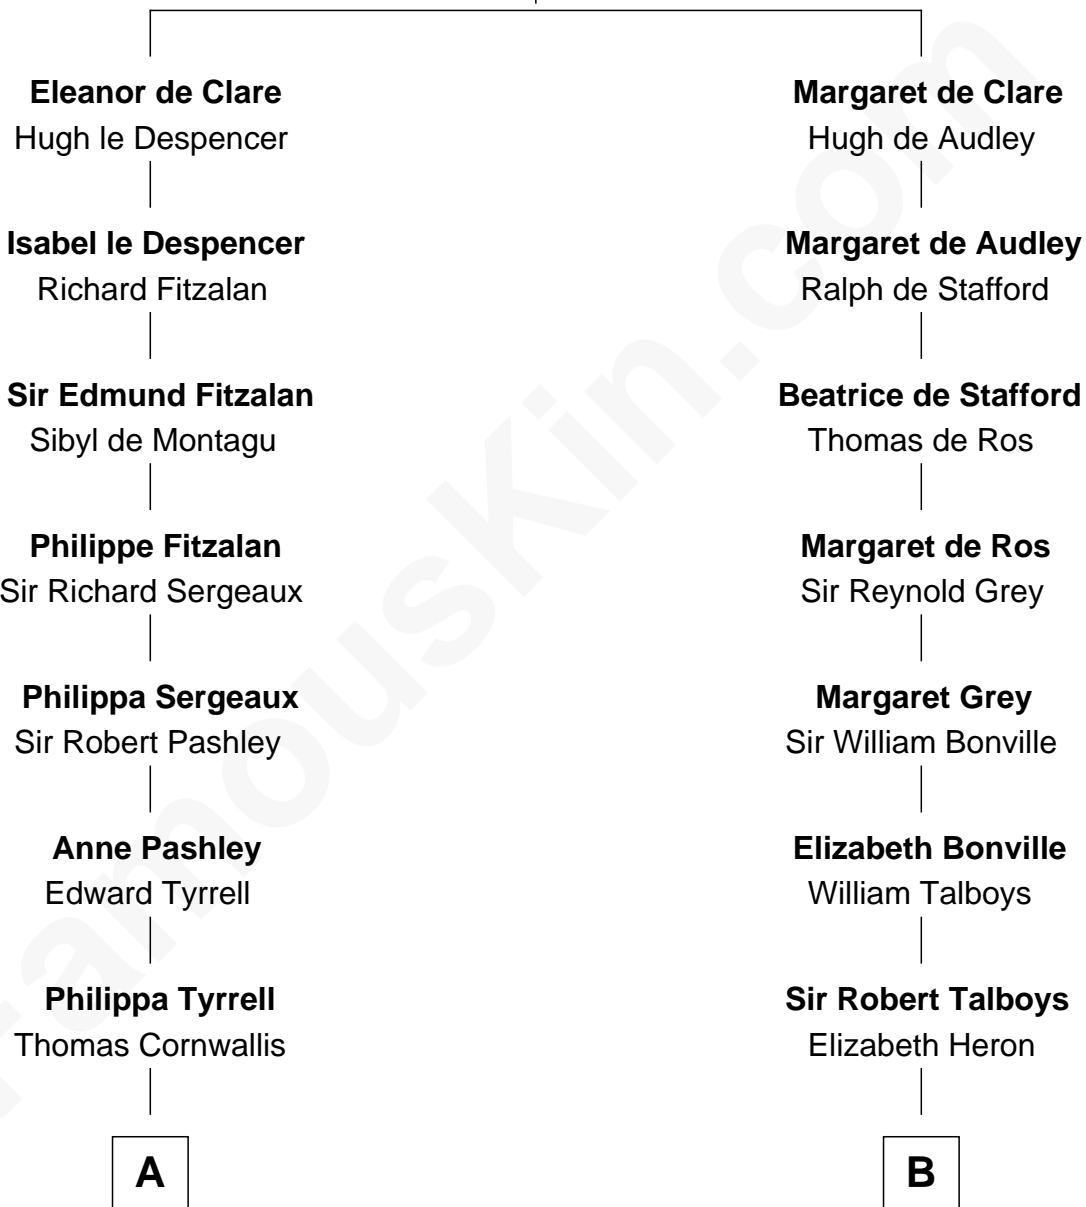

FamousKin.com
Relationship Chart of
General James Longstreet
Confederate Army - U.S. Civil War

18th cousin 1 time removed of

William Rufus Day
36th U.S. Secretary of State

Sir Gilbert de Clare
 Joan of Acre

C

Hannah FitzRandolph

William Longstreet

James Longstreet

Mary Anna Dent

General James Longstreet

Confederate Army - U.S. Civil War

D