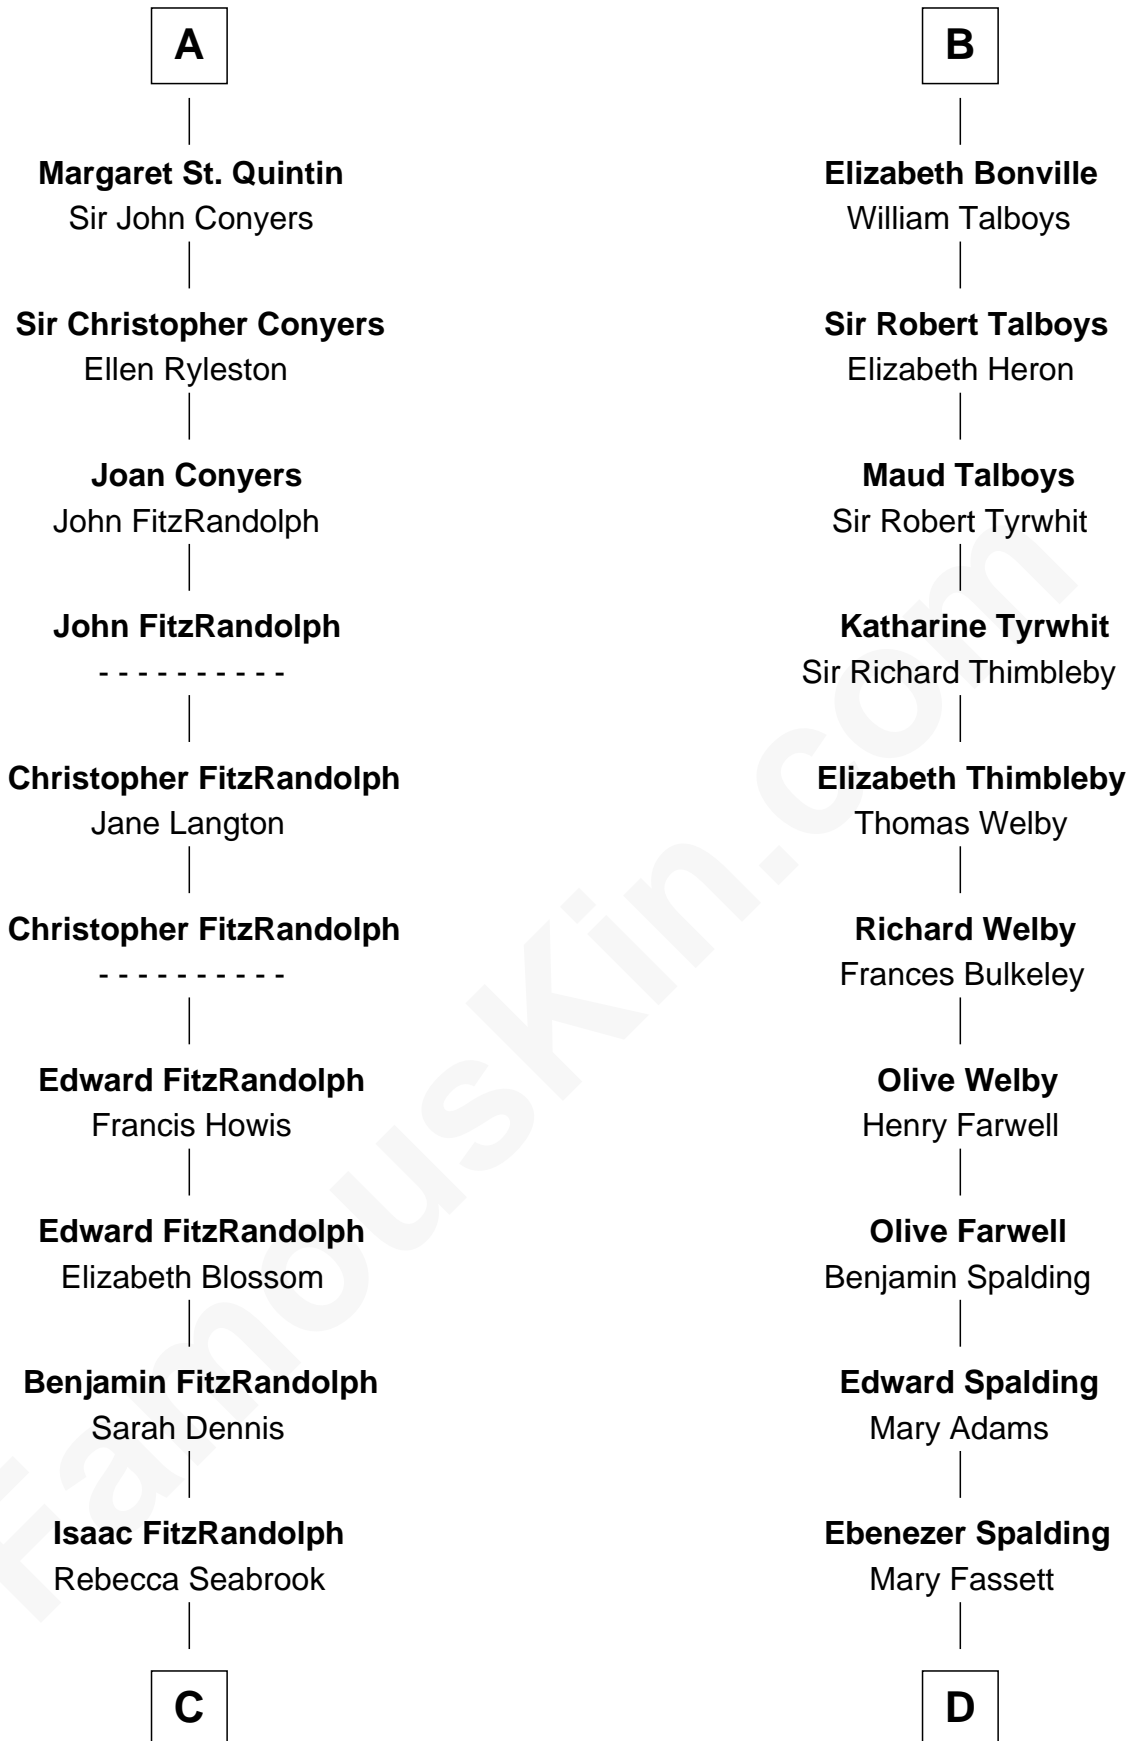

FamousKin.com
Relationship Chart of
General James Longstreet
Confederate Army - U.S. Civil War

20th cousin of

William Rufus Day
36th U.S. Secretary of State

Robert de Ros
 Isabel of Scotland

C

James FitzRandolph
Deliverance Coward

Hannah FitzRandolph
William Longstreet

James Longstreet
Mary Anna Dent

General James Longstreet
Confederate Army - U.S. Civil War

D

Dr. Rufus Spalding
Lydia Paine

Rufus Paine Spalding
Lucretia A. Swift

Emily Swift Spalding
Luther Day