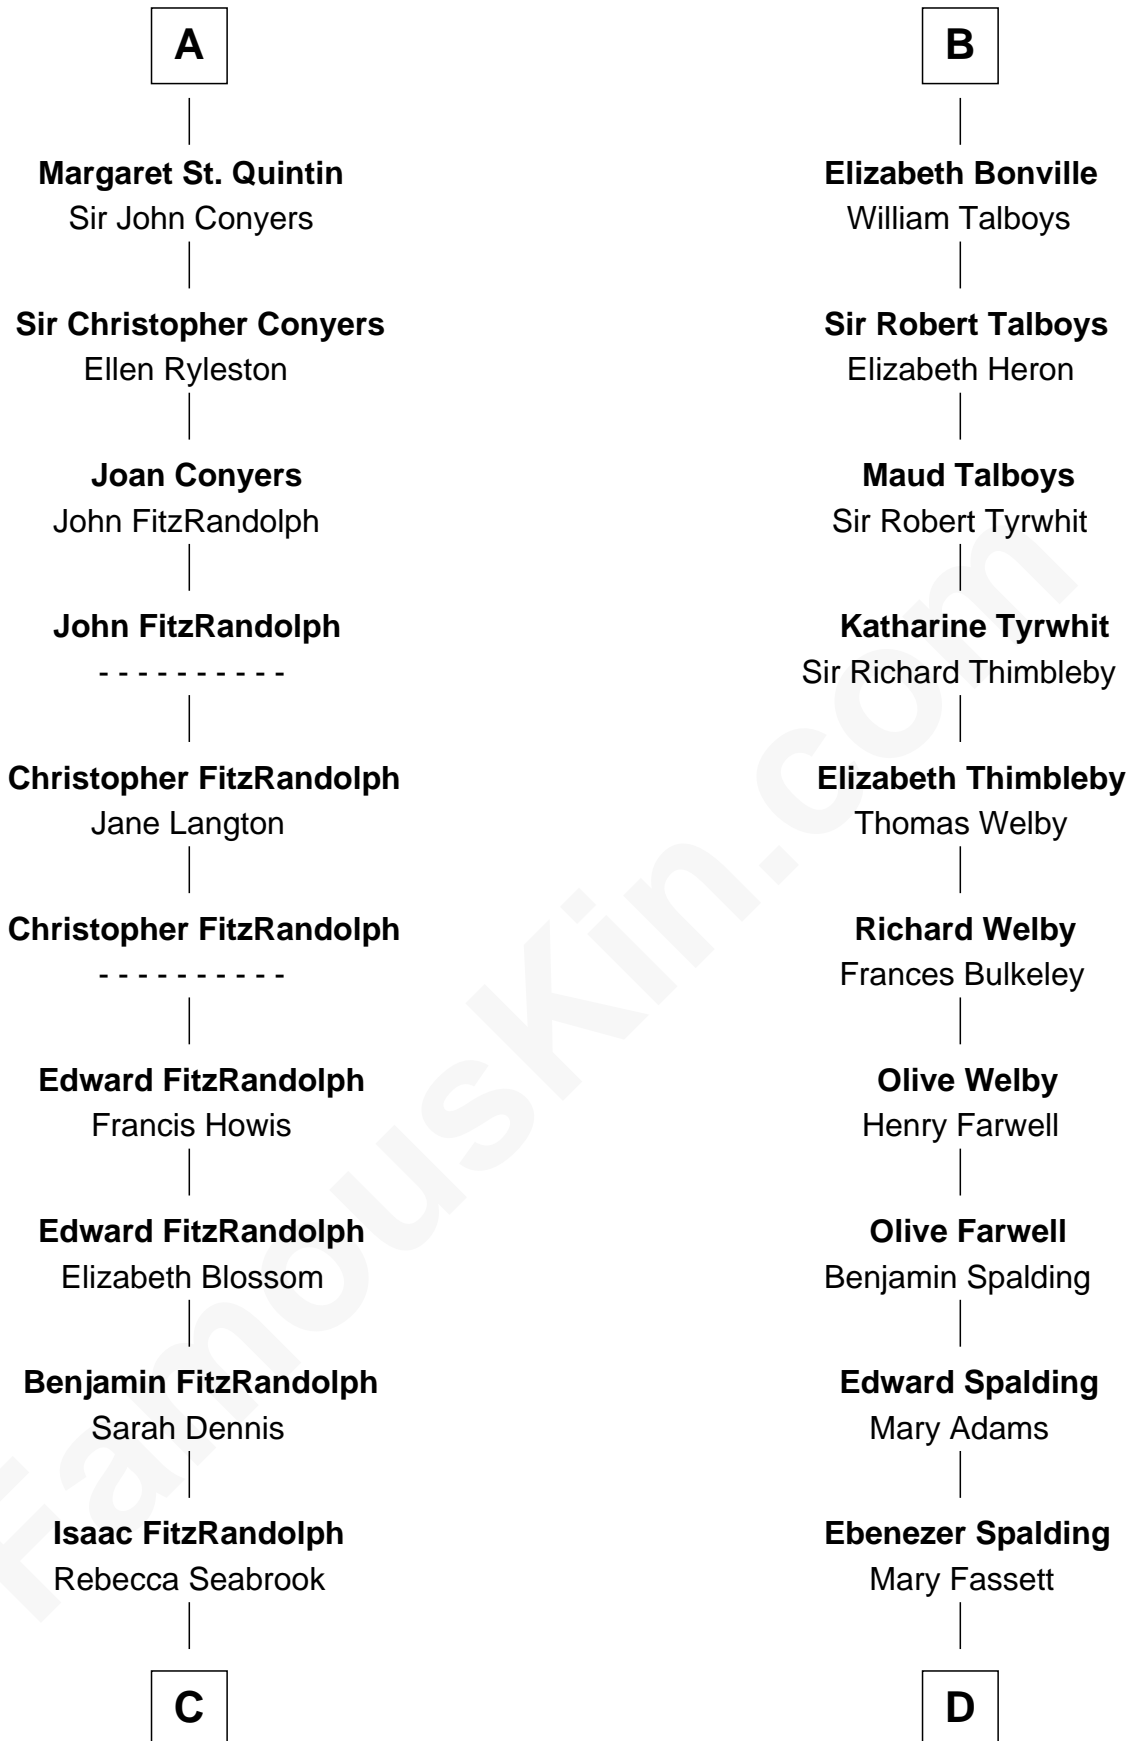

FamousKin.com
Relationship Chart of
General James Longstreet
Confederate Army - U.S. Civil War

20th cousin of
William Rufus Day
36th U.S. Secretary of State

Reginald FitzPiers

C

James FitzRandolph
Deliverance Coward

Hannah FitzRandolph
William Longstreet

James Longstreet
Mary Anna Dent

General James Longstreet
Confederate Army - U.S. Civil War

D

Dr. Rufus Spalding
Lydia Paine

Rufus Paine Spalding
Lucretia A. Swift

Emily Swift Spalding
Luther Day